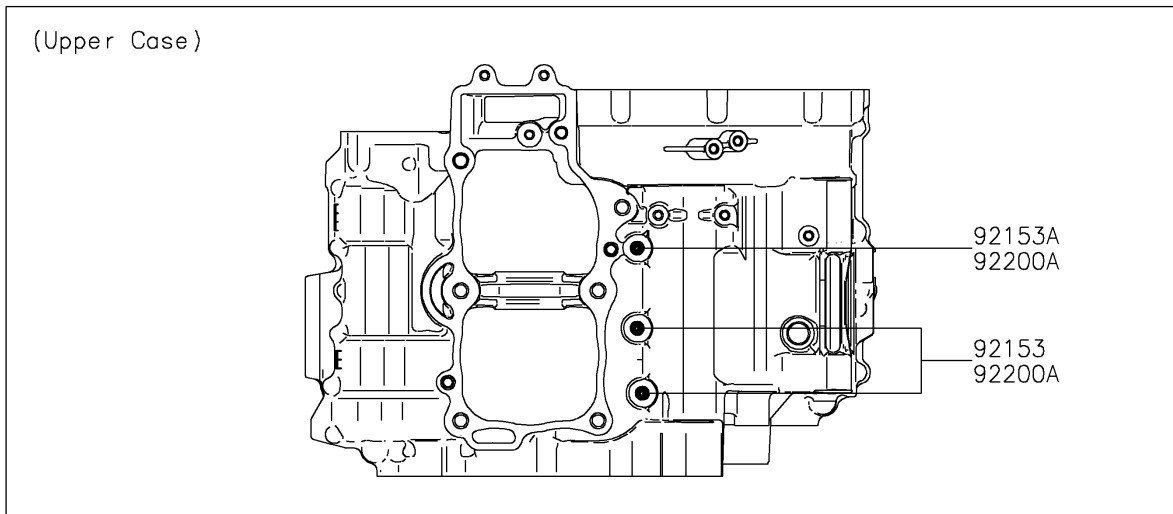

2024 Vulcan S CAFÉ

PARTS DIAGRAM

Crankcase Bolt Pattern

E1412

2024 Vulcan S CAFÉ

PARTS LIST

Crankcase Bolt Pattern

ITEM NAME

PART NUMBER

QUANTITY
