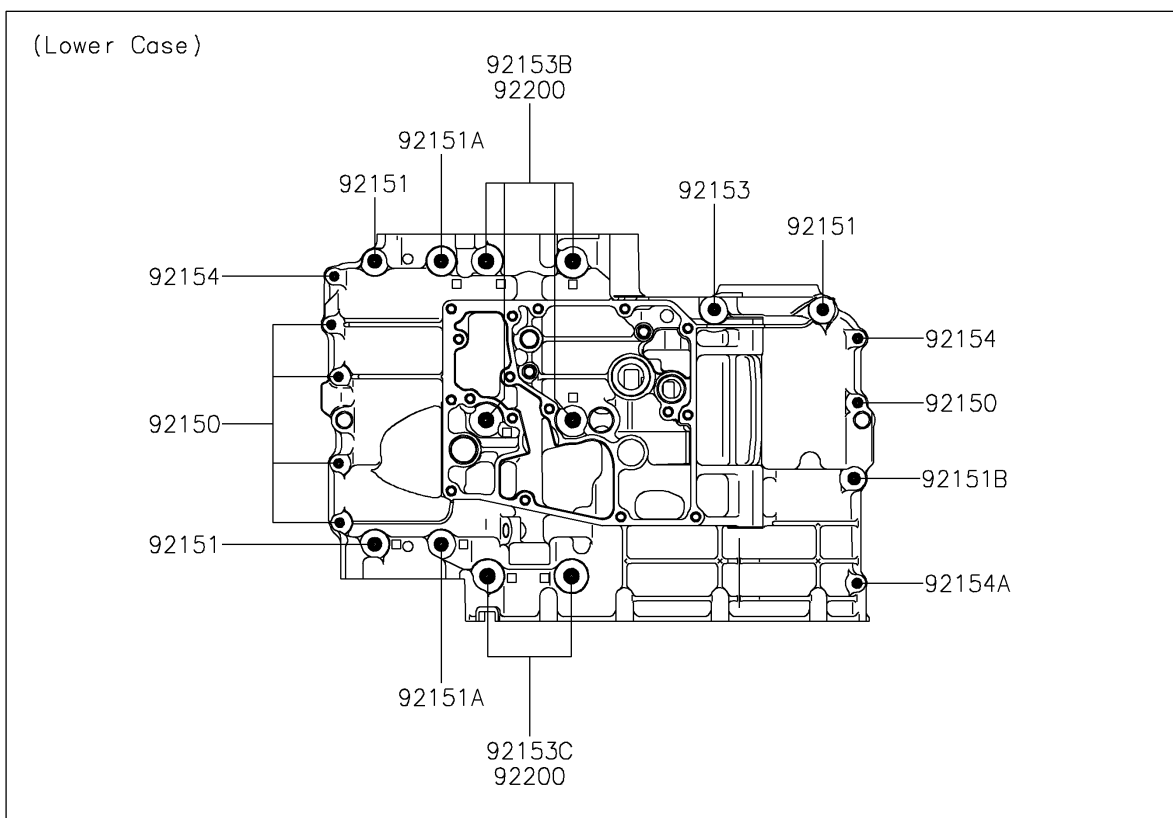

2024 Vulcan S CAFÉ

PARTS DIAGRAM

Crankcase Bolt Pattern

E1412

2024 Vulcan S CAFÉ

PARTS LIST

Crankcase Bolt Pattern

ITEM NAME

PART NUMBER

QUANTITY
