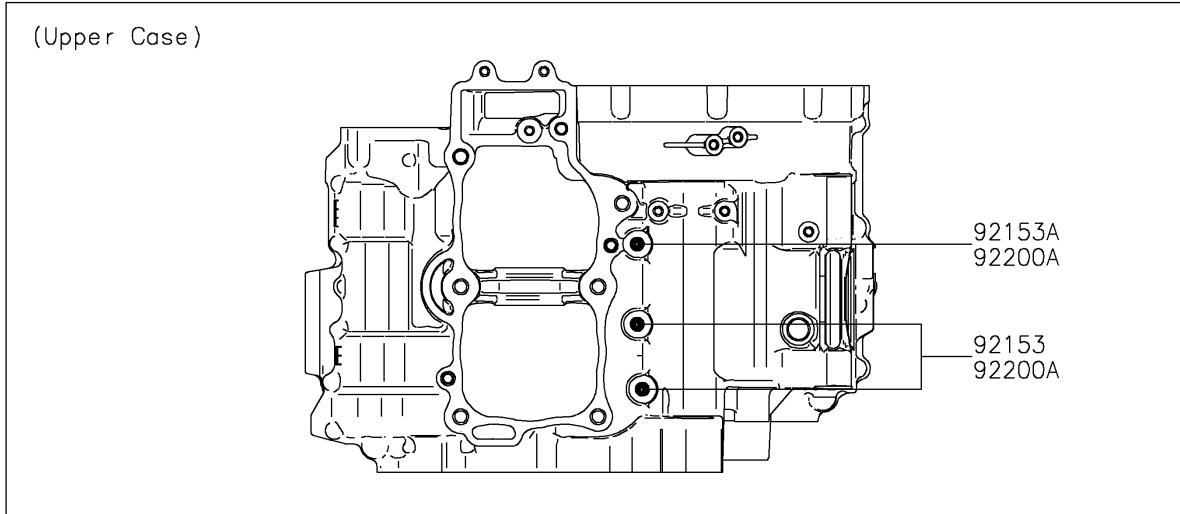

2024 VULCAN[®] S CAFE ABS

PARTS DIAGRAM

Crankcase Bolt Pattern

E1412

2024 VULCAN[®] S CAFE ABS

PARTS LIST

Crankcase Bolt Pattern

ITEM NAME	PART NUMBER	QUANTITY
-----------	-------------	----------
