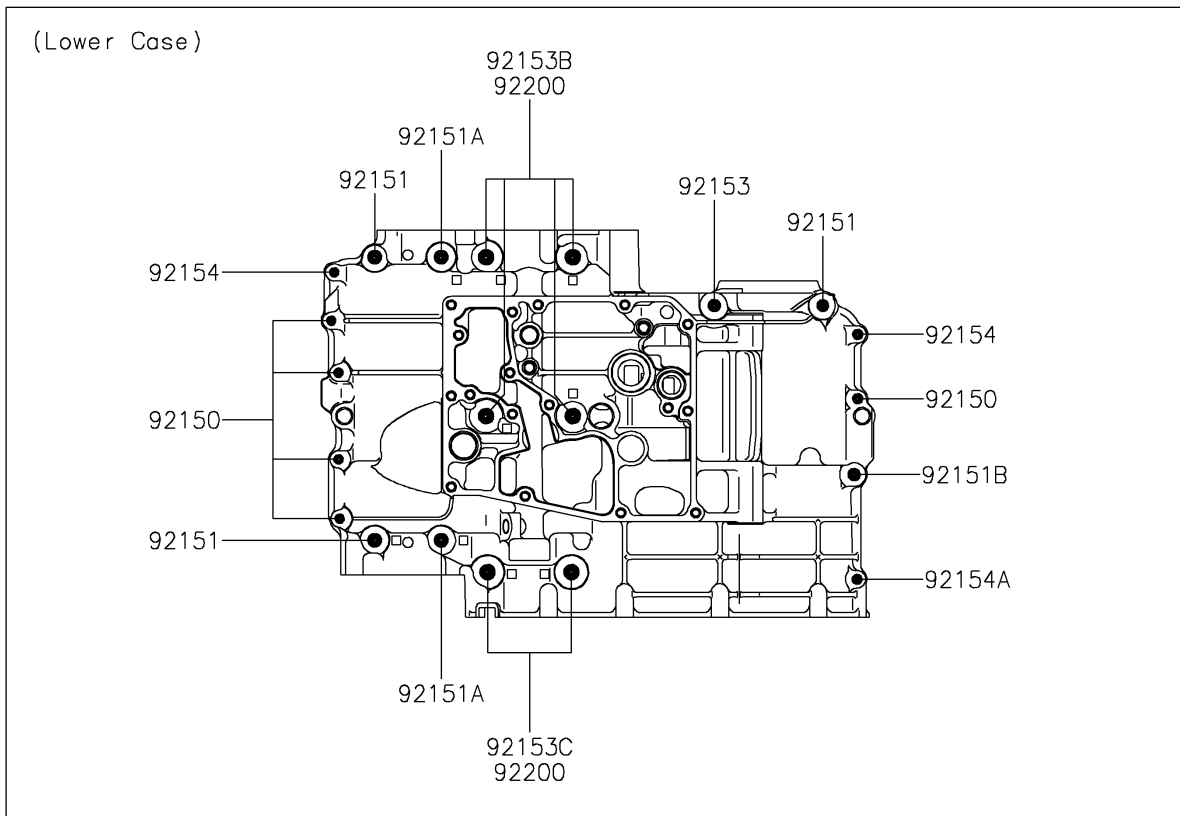

2024 VULCAN[®] S CAFE ABS

PARTS DIAGRAM

Crankcase Bolt Pattern

E1412

2024 VULCAN[®] S CAFE ABS

PARTS LIST

Crankcase Bolt Pattern

ITEM NAME	PART NUMBER	QUANTITY
-----------	-------------	----------
