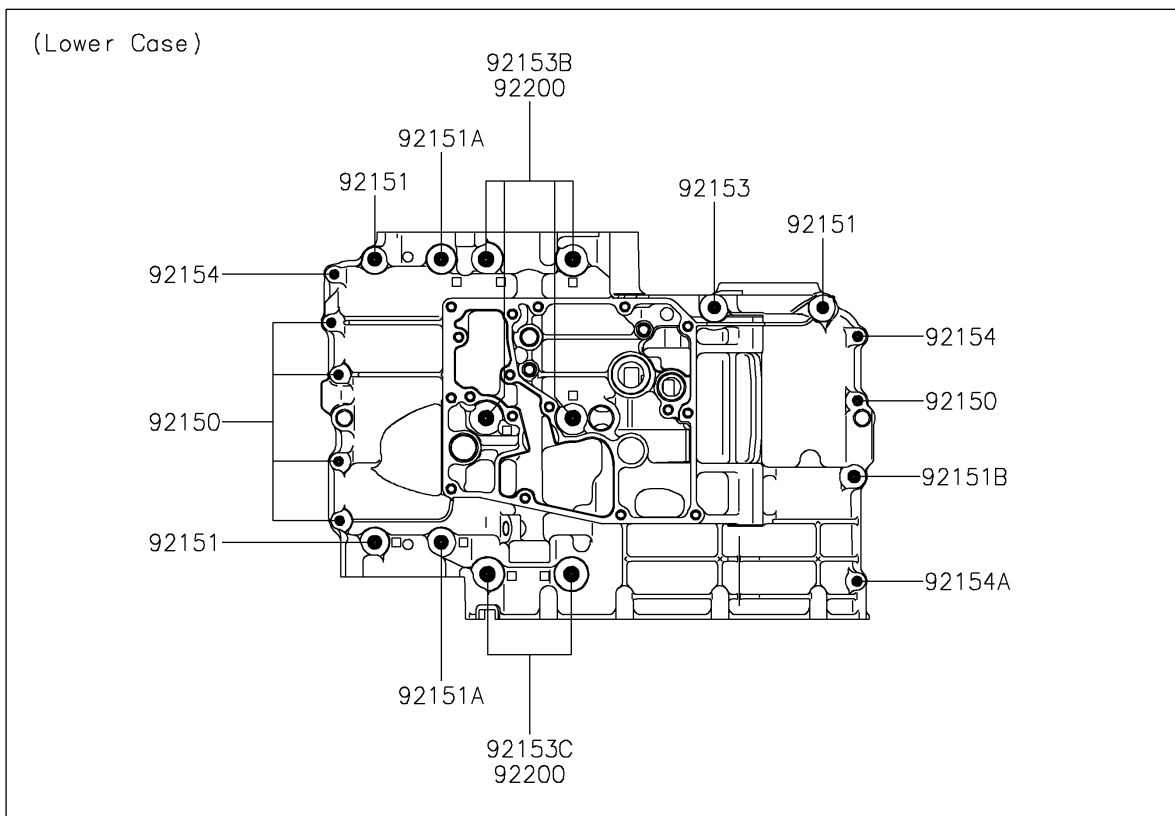

2026 VULCAN[®] S CAFE ABS

PARTS DIAGRAM

Crankcase Bolt Pattern

E1412

2026 VULCAN® S CAFE ABS

PARTS LIST

Crankcase Bolt Pattern

ITEM NAME	PART NUMBER	QUANTITY
BOLT,6X38 (Ref # 92150)	92150-1301	5
BOLT,8X60 (Ref # 92151)	92151-1461	3
BOLT,8X73 (Ref # 92151A)	92151-1462	2
BOLT,8X50 (Ref # 92151B)	92151-1463	1
BOLT,FLANGED,8X110 (Ref # 92153)	92153-0959	3
BOLT,FLANGED,8X120 (Ref # 92153A)	92153-0960	1
BOLT,FLANGED,9X113 (Ref # 92153B)	92153-1449	4
BOLT,FLANGED,9X83 (Ref # 92153C)	92153-1450	2
BOLT,FLANGED,6X45 (Ref # 92154)	92154-0966	2
BOLT,FLANGED,6X32 (Ref # 92154A)	92154-0967	1
WASHER,9.2X19X2.3 (Ref # 92200)	92200-0115	6
WASHER,8.5X16X1.2 (Ref # 92200A)	92200-1063	3