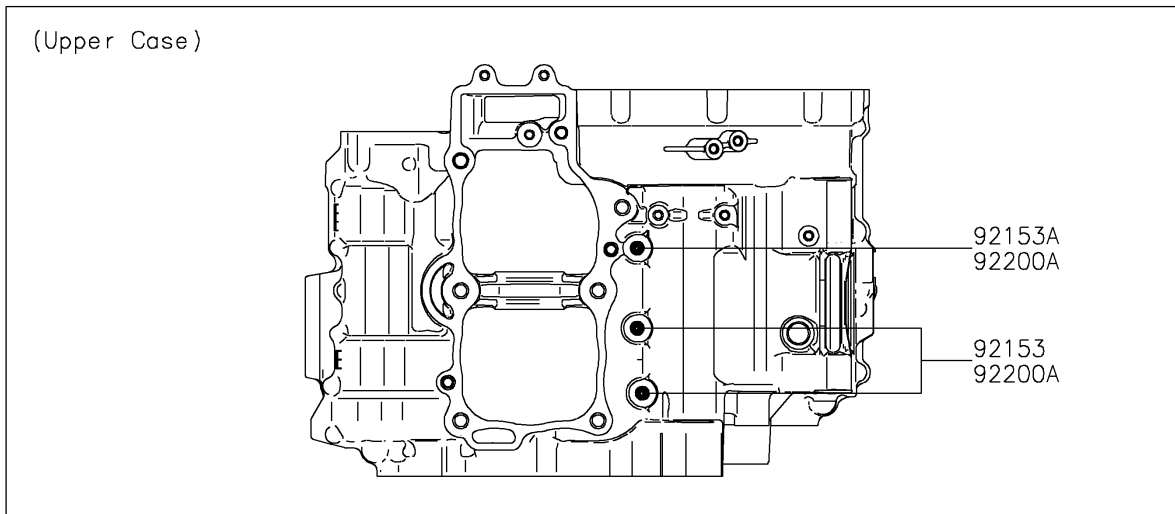

2026 VULCAN[®] S CAFE ABS

PARTS DIAGRAM

Crankcase Bolt Pattern

E1412

2026 VULCAN® S CAFE ABS

PARTS LIST

Crankcase Bolt Pattern

ITEM NAME	PART NUMBER	QUANTITY
BOLT,6X38 (Ref # 92150)	92150-1301	5
BOLT,8X60 (Ref # 92151)	92151-1461	3
BOLT,8X73 (Ref # 92151A)	92151-1462	2
BOLT,8X50 (Ref # 92151B)	92151-1463	1
BOLT,FLANGED,8X110 (Ref # 92153)	92153-0959	3
BOLT,FLANGED,8X120 (Ref # 92153A)	92153-0960	1
BOLT,FLANGED,9X113 (Ref # 92153B)	92153-1449	4
BOLT,FLANGED,9X83 (Ref # 92153C)	92153-1450	2
BOLT,FLANGED,6X45 (Ref # 92154)	92154-0966	2
BOLT,FLANGED,6X32 (Ref # 92154A)	92154-0967	1
WASHER,9.2X19X2.3 (Ref # 92200)	92200-0115	6
WASHER,8.5X16X1.2 (Ref # 92200A)	92200-1063	3