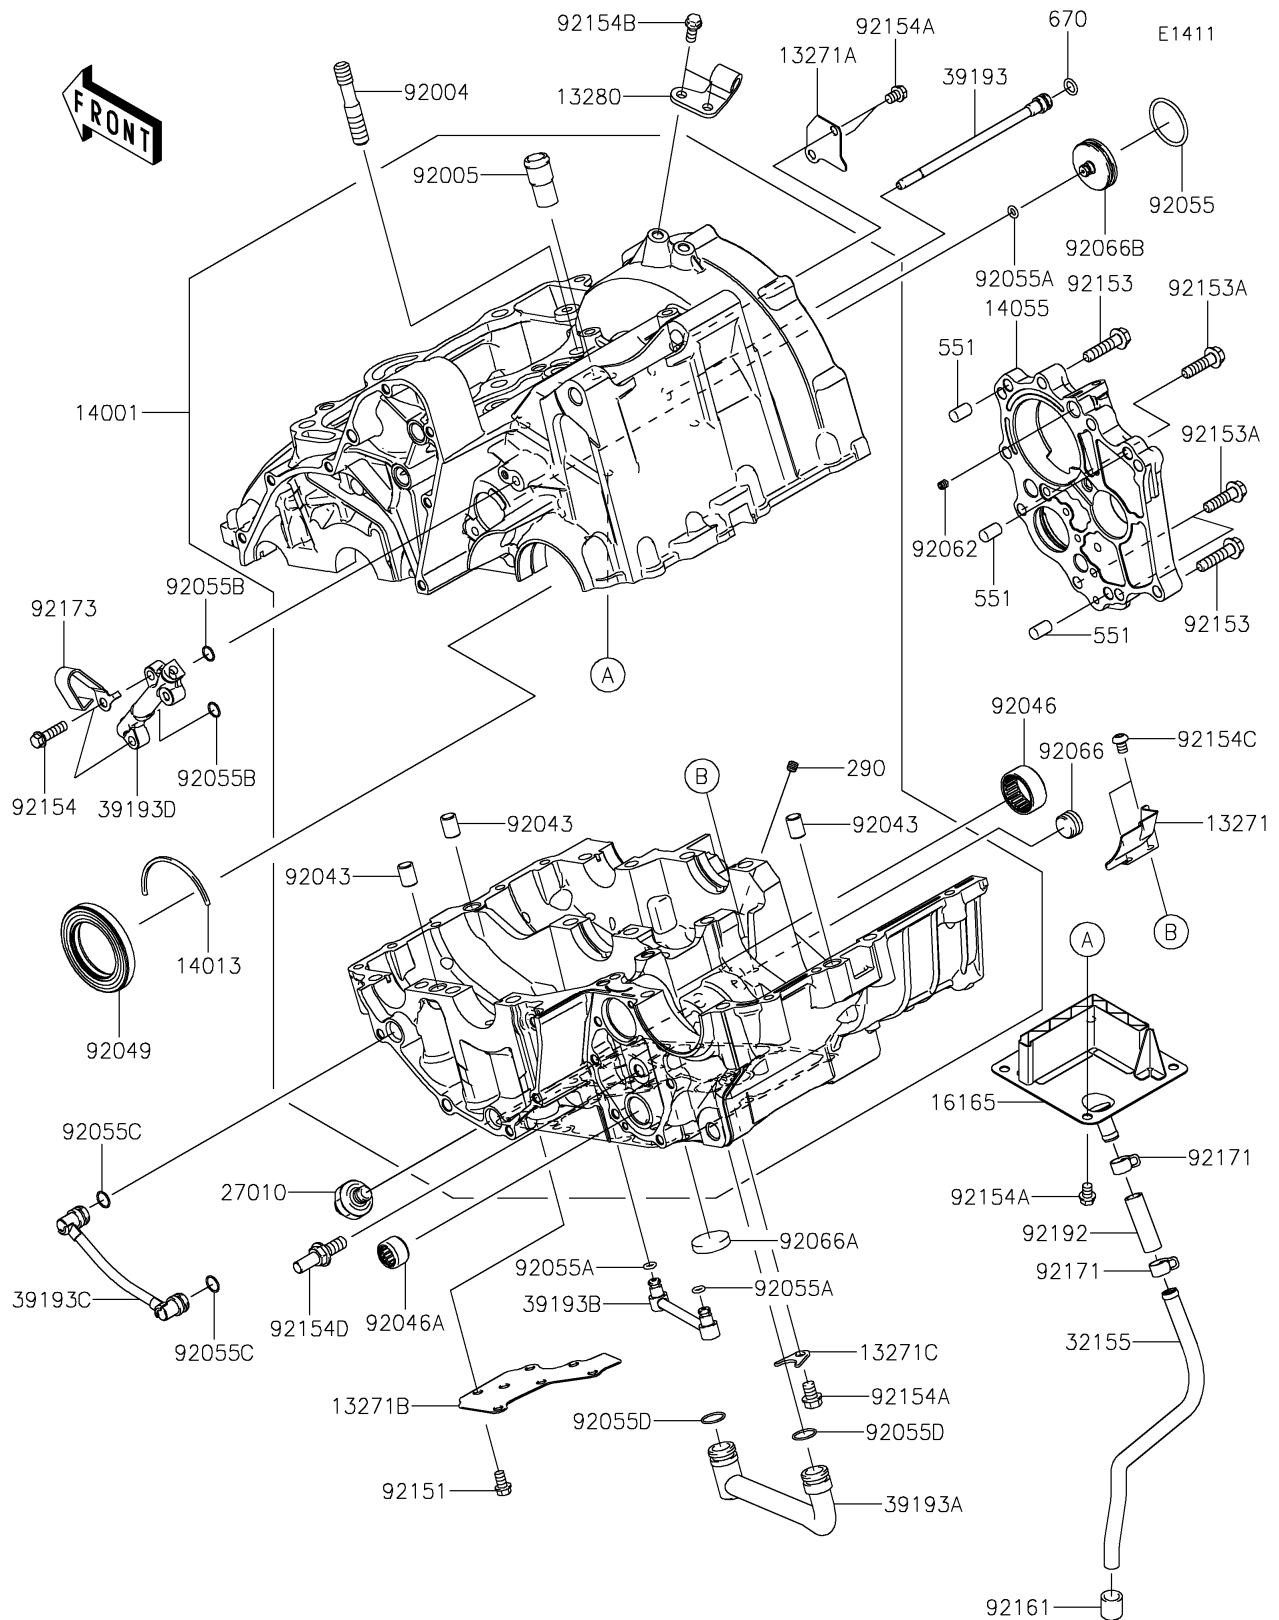

2025 Vulcan S CAFÉ

PARTS DIAGRAM

Crankcase

2025 Vulcan S CAFÉ

PARTS LIST

Crankcase

ITEM NAME	PART NUMBER	QUANTITY
PLATE,OIL SHIELDING (Ref # 13271)	13271-0575	1
PLATE (Ref # 13271A)	13271-0577	1
PLATE (Ref # 13271B)	13271-0584	1
PLATE,OIL PIPE (Ref # 13271C)	13271-1187	1
HOLDER,CLUTCH CABLE (Ref # 13280)	13280-0224	1
SET-CRANKCASE (Ref # 14001)	14001-0715	1
RING-POSITION,T=1.98 (Ref # 14013)	14013-1004	1
CASE-GEAR,TRANSMISSION (Ref # 14055)	14055-0051	1
SEPARATOR,BREATHER (Ref # 16165)	16165-0056	1
SWITCH,OIL PRESSURE (Ref # 27010)	27010-1313	1
PIPE,BREATHER (Ref # 32155)	32155-0891	1
PIPE-OIL (Ref # 39193)	39193-0564	1
PIPE-OIL (Ref # 39193A)	39193-0565	1
PIPE-OIL (Ref # 39193B)	39193-0566	1
PIPE-OIL (Ref # 39193C)	39193-0567	1
PIPE-OIL (Ref # 39193D)	39193-0569	1
STUD,10X34.5 (Ref # 92004)	92004-0024	1
FITTING,BREATHER (Ref # 92005)	92005-0713	1
PIN,DOWEL,10X14 (Ref # 92043)	92043-1037	3
BEARING-NEEDLE,24BTM3013 (Ref # 92046)	92046-0017	1
BEARING-NEEDLE,HK1312 (Ref # 92046A)	92046-1148	1
SEAL-OIL,HTC40628 (Ref # 92049)	92049-1501	1
RING-O,29.7X2.4 (Ref # 92055)	92055-0006	1
RING-O,4.8MM (Ref # 92055A)	92055-0845	3
RING-O,8.8MM (Ref # 92055B)	92055-0846	2
RING-O,9.8MM (Ref # 92055C)	92055-0847	2
RING-O,13.8MM (Ref # 92055D)	92055-0848	2
NOZZLE,5X6,SILVER (Ref # 92062)	92062-1086	1
PLUG,PT3/8X10 (Ref # 92066)	92066-0003	1