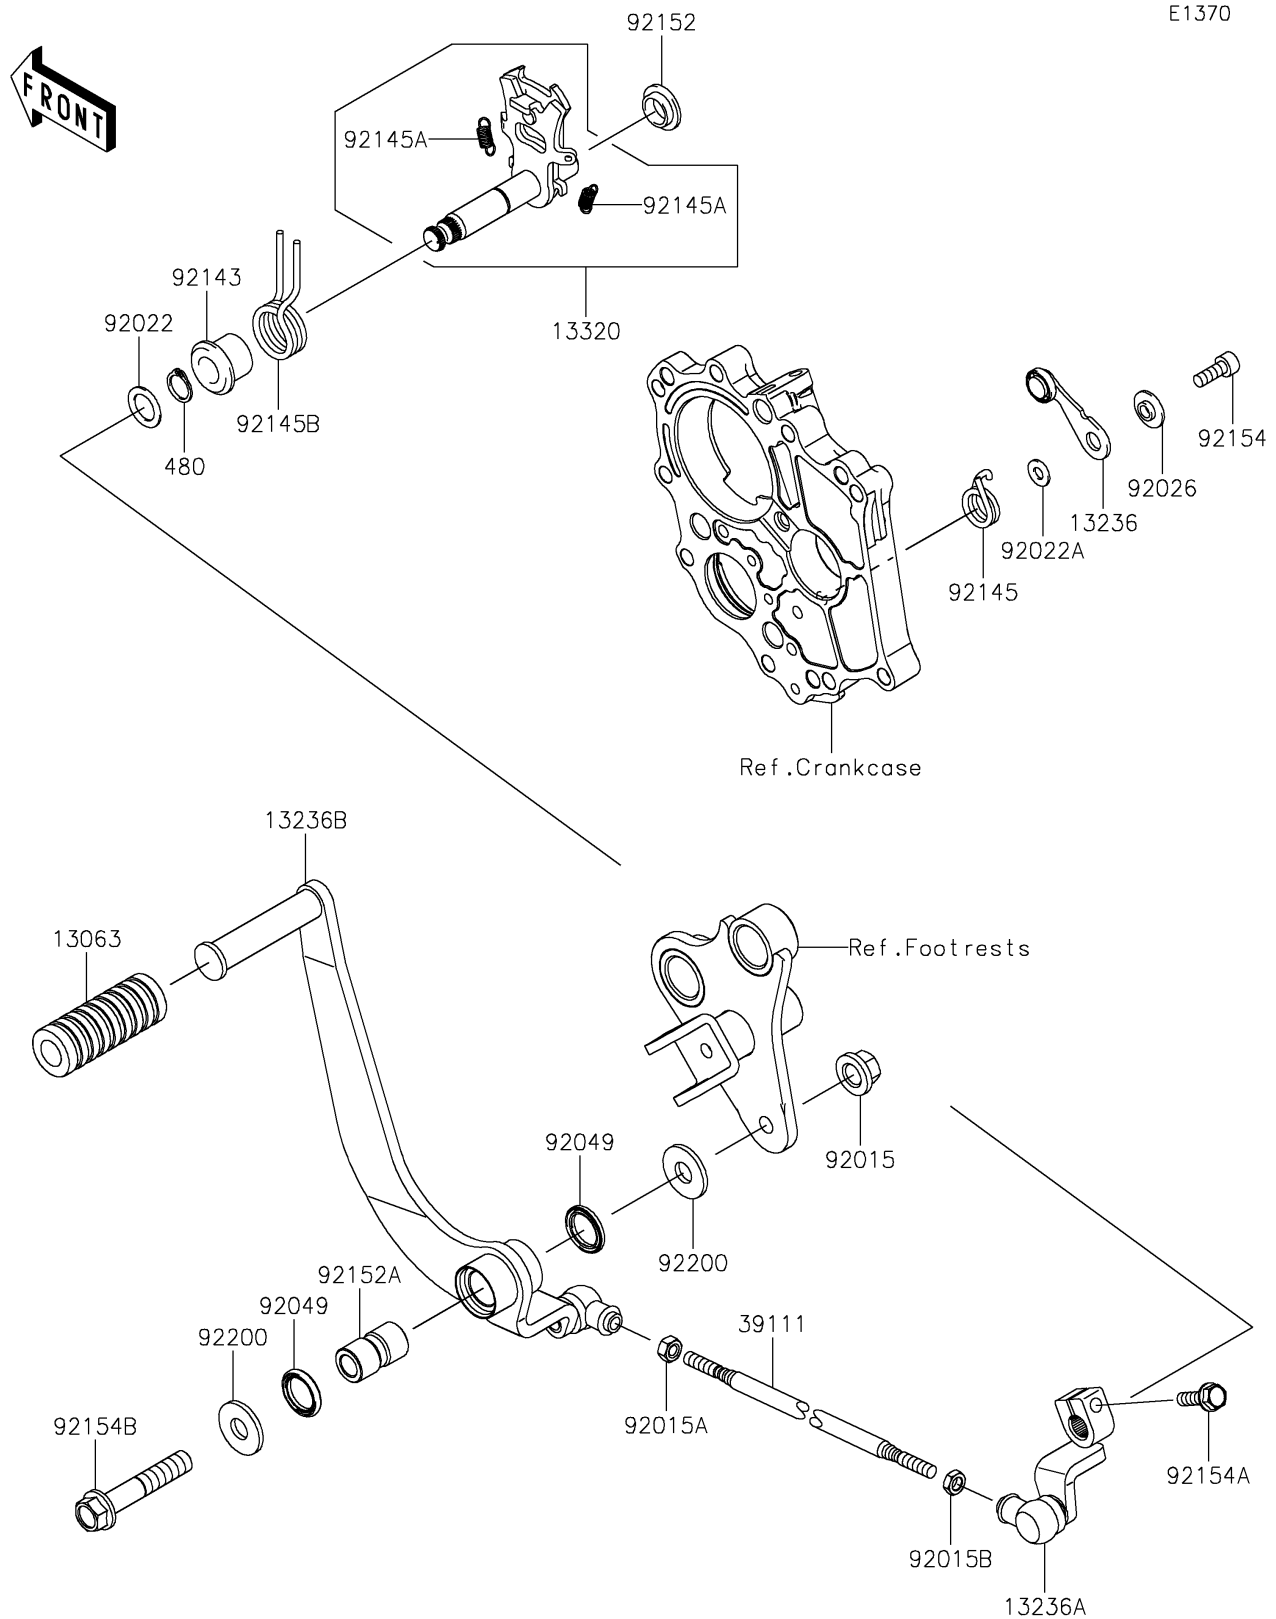

2026 VULCAN® S CAFE ABS

PARTS DIAGRAM

Gear Change Mechanism

2026 VULCAN[®] S CAFE ABS

PARTS LIST

Gear Change Mechanism

ITEM NAME

PART NUMBER

QUANTITY
