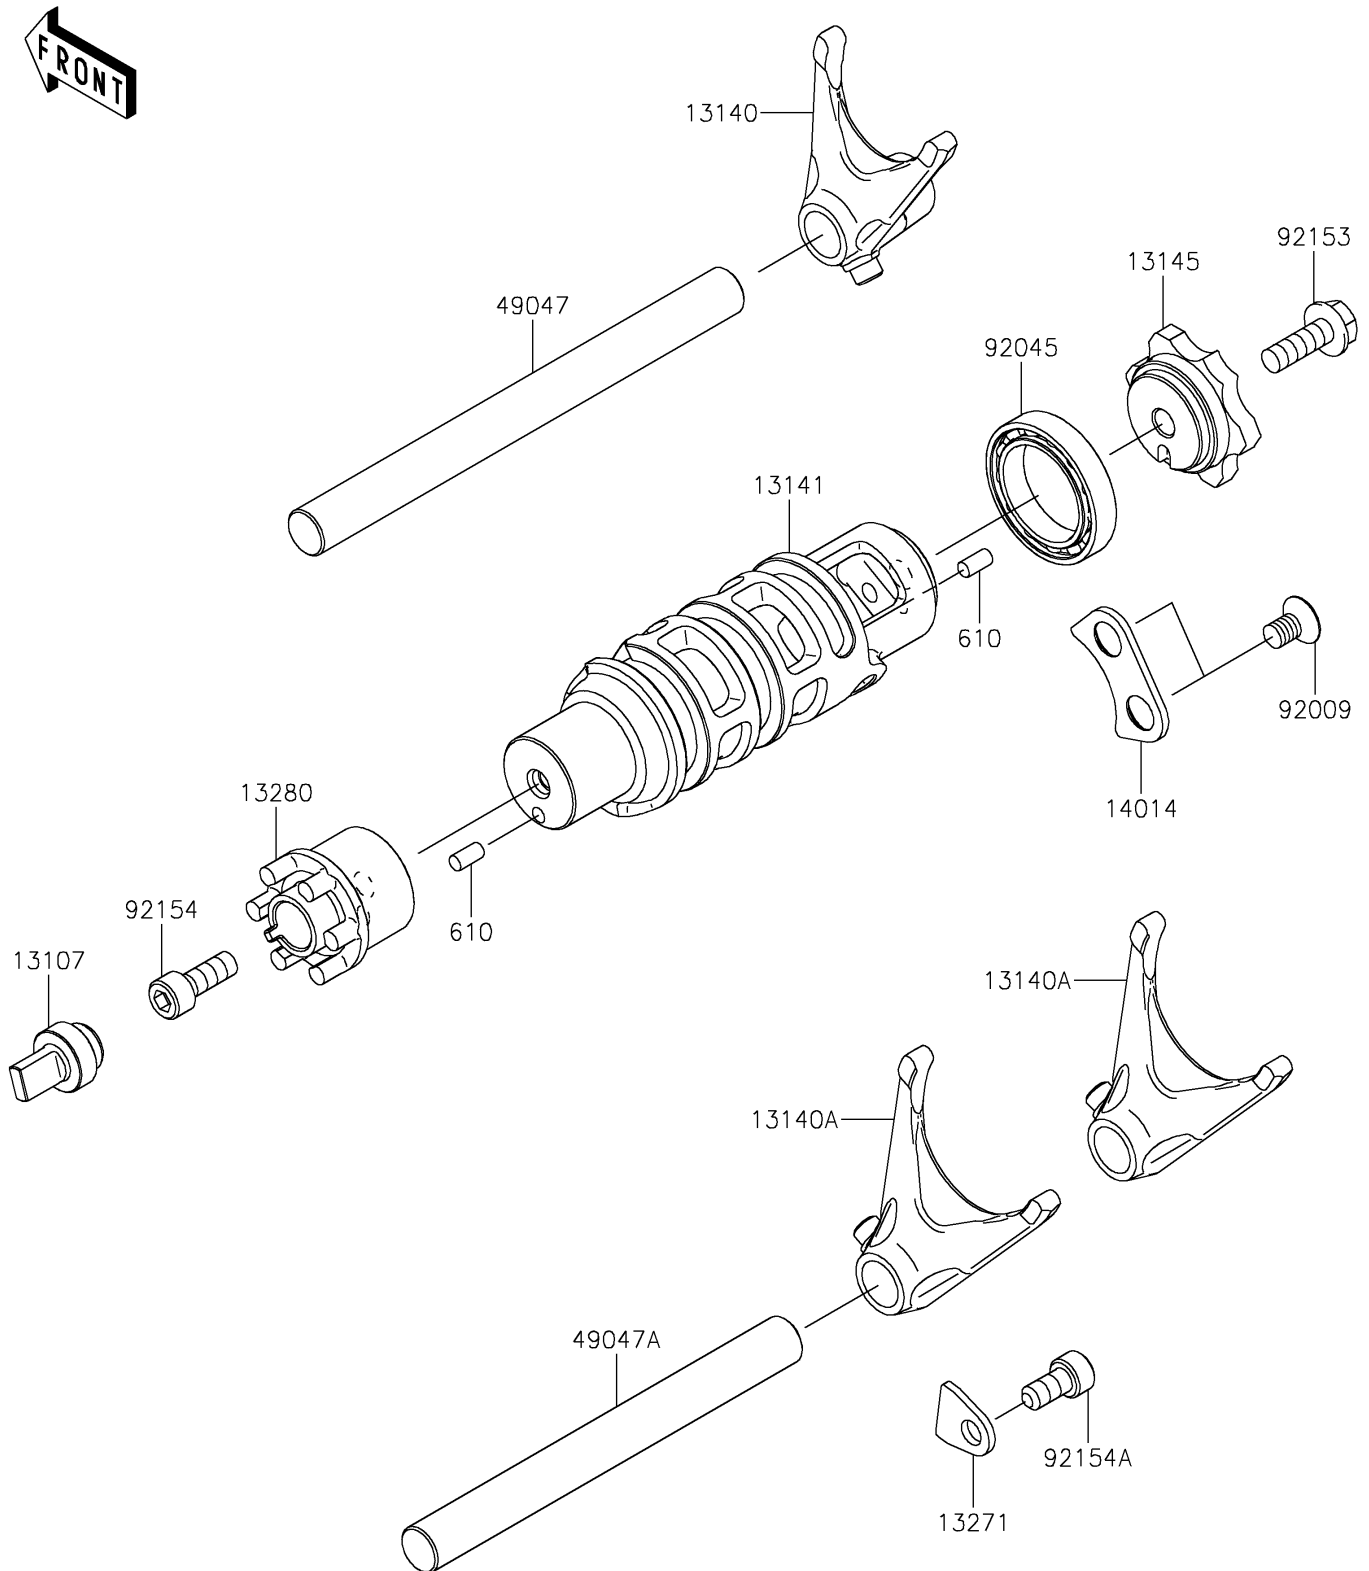

2026 VULCAN® S CAFE ABS

PARTS DIAGRAM

Gear Change Drum/Shift Fork(s)

E1362

2026 VULCAN[®] S CAFE ABS

PARTS LIST

Gear Change Drum/Shift Fork(s)

ITEM NAME	PART NUMBER	QUANTITY
-----------	-------------	----------
