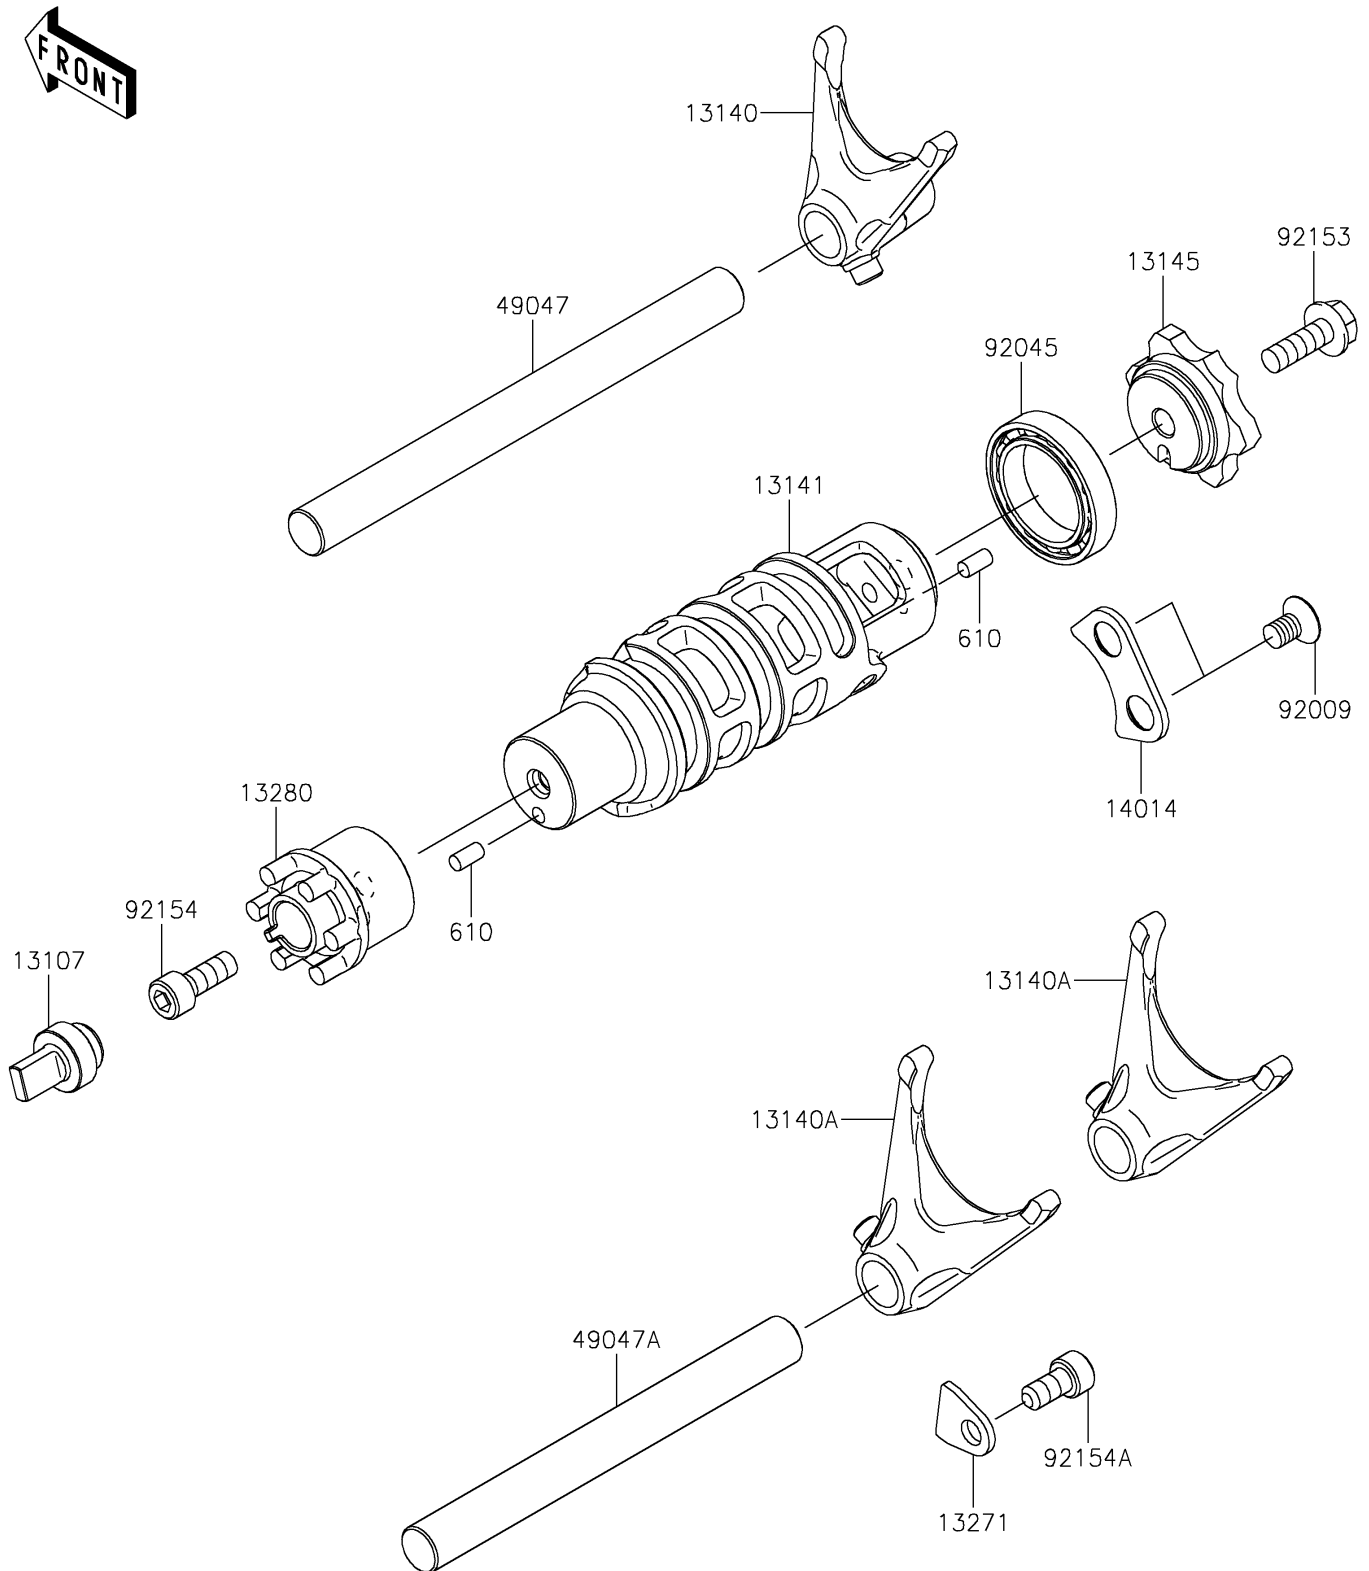

2025 Vulcan S CAFÉ

PARTS DIAGRAM

Gear Change Drum/Shift Fork(s)

E1362

2025 Vulcan S CAFÉ

PARTS LIST

Gear Change Drum/Shift Fork(s)

ITEM NAME

PART NUMBER

QUANTITY
