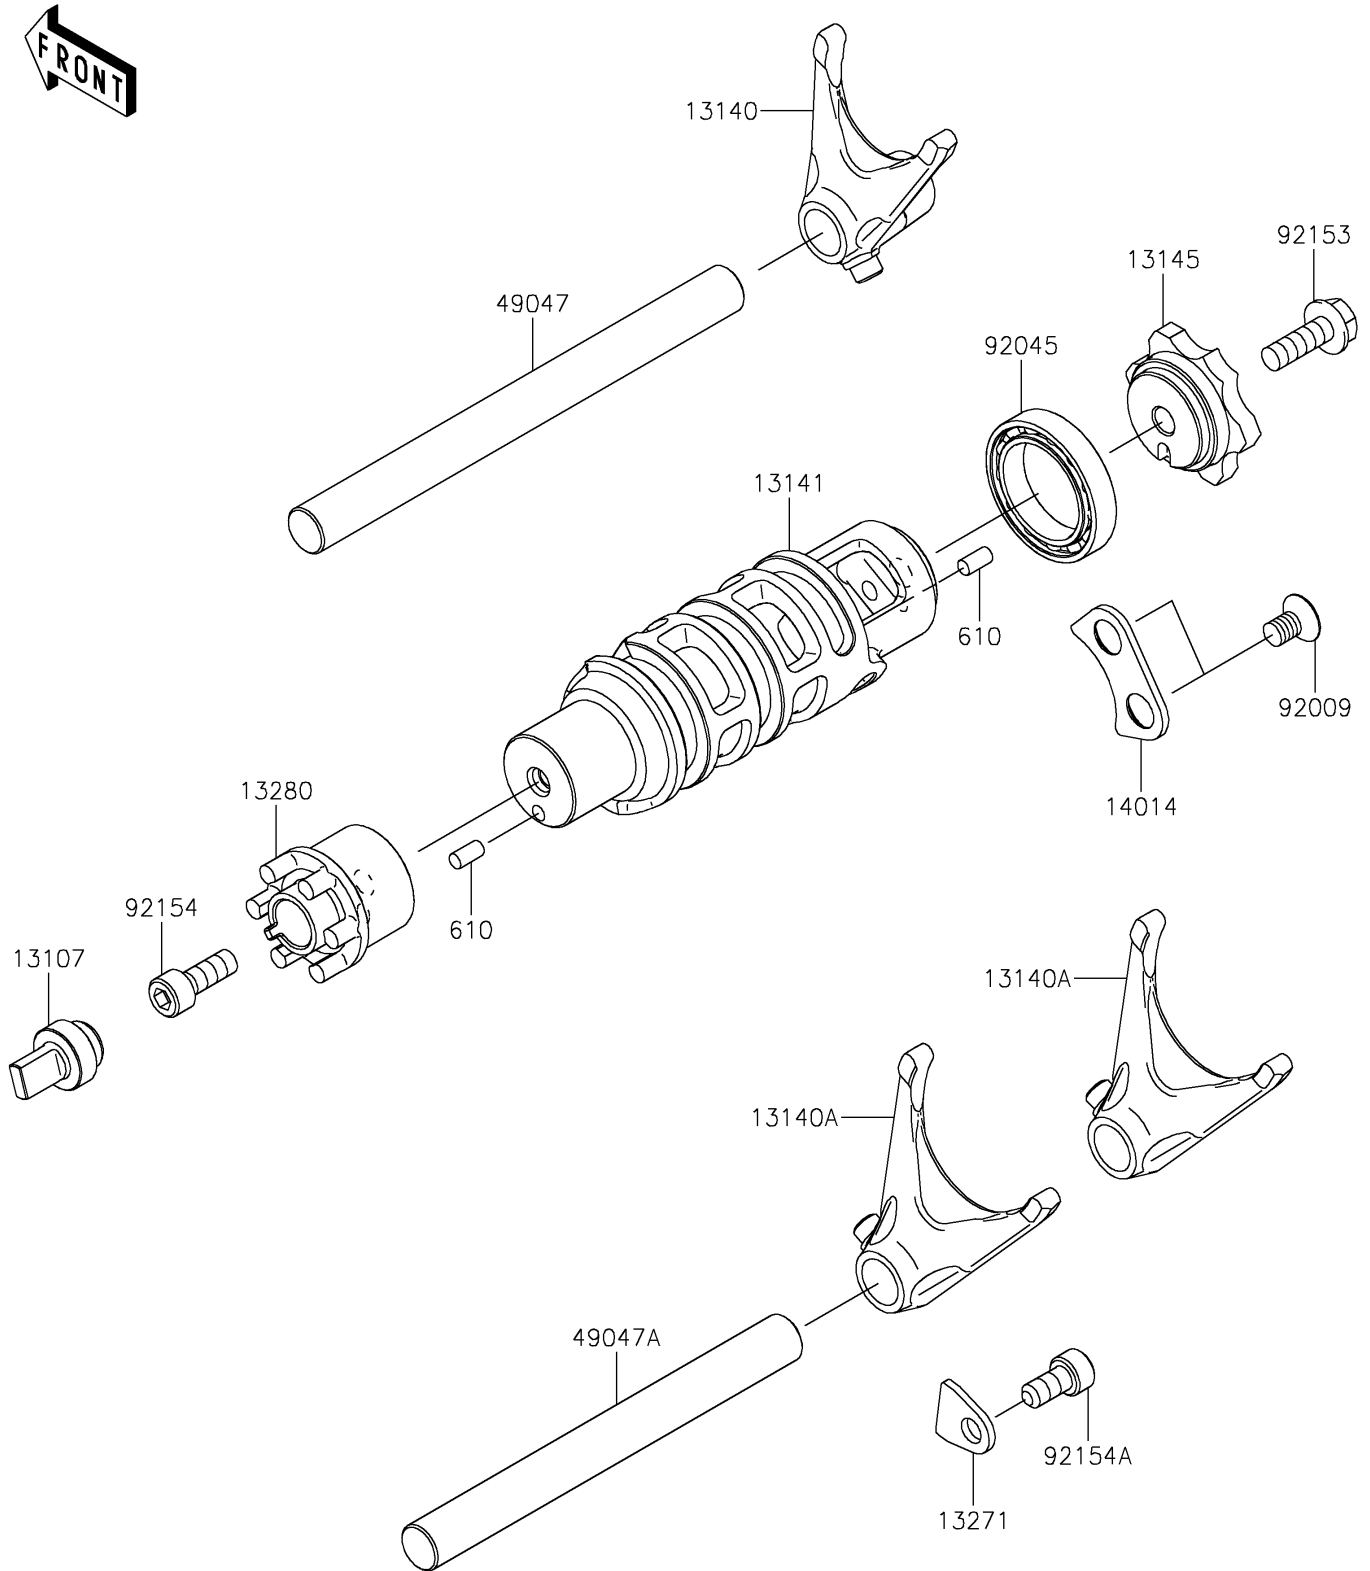

2024 VULCAN® S CAFE ABS

PARTS DIAGRAM

Gear Change Drum/Shift Fork(s)

E1362

2024 VULCAN® S CAFE ABS

PARTS LIST

Gear Change Drum/Shift Fork(s)

ITEM NAME

PART NUMBER

QUANTITY
