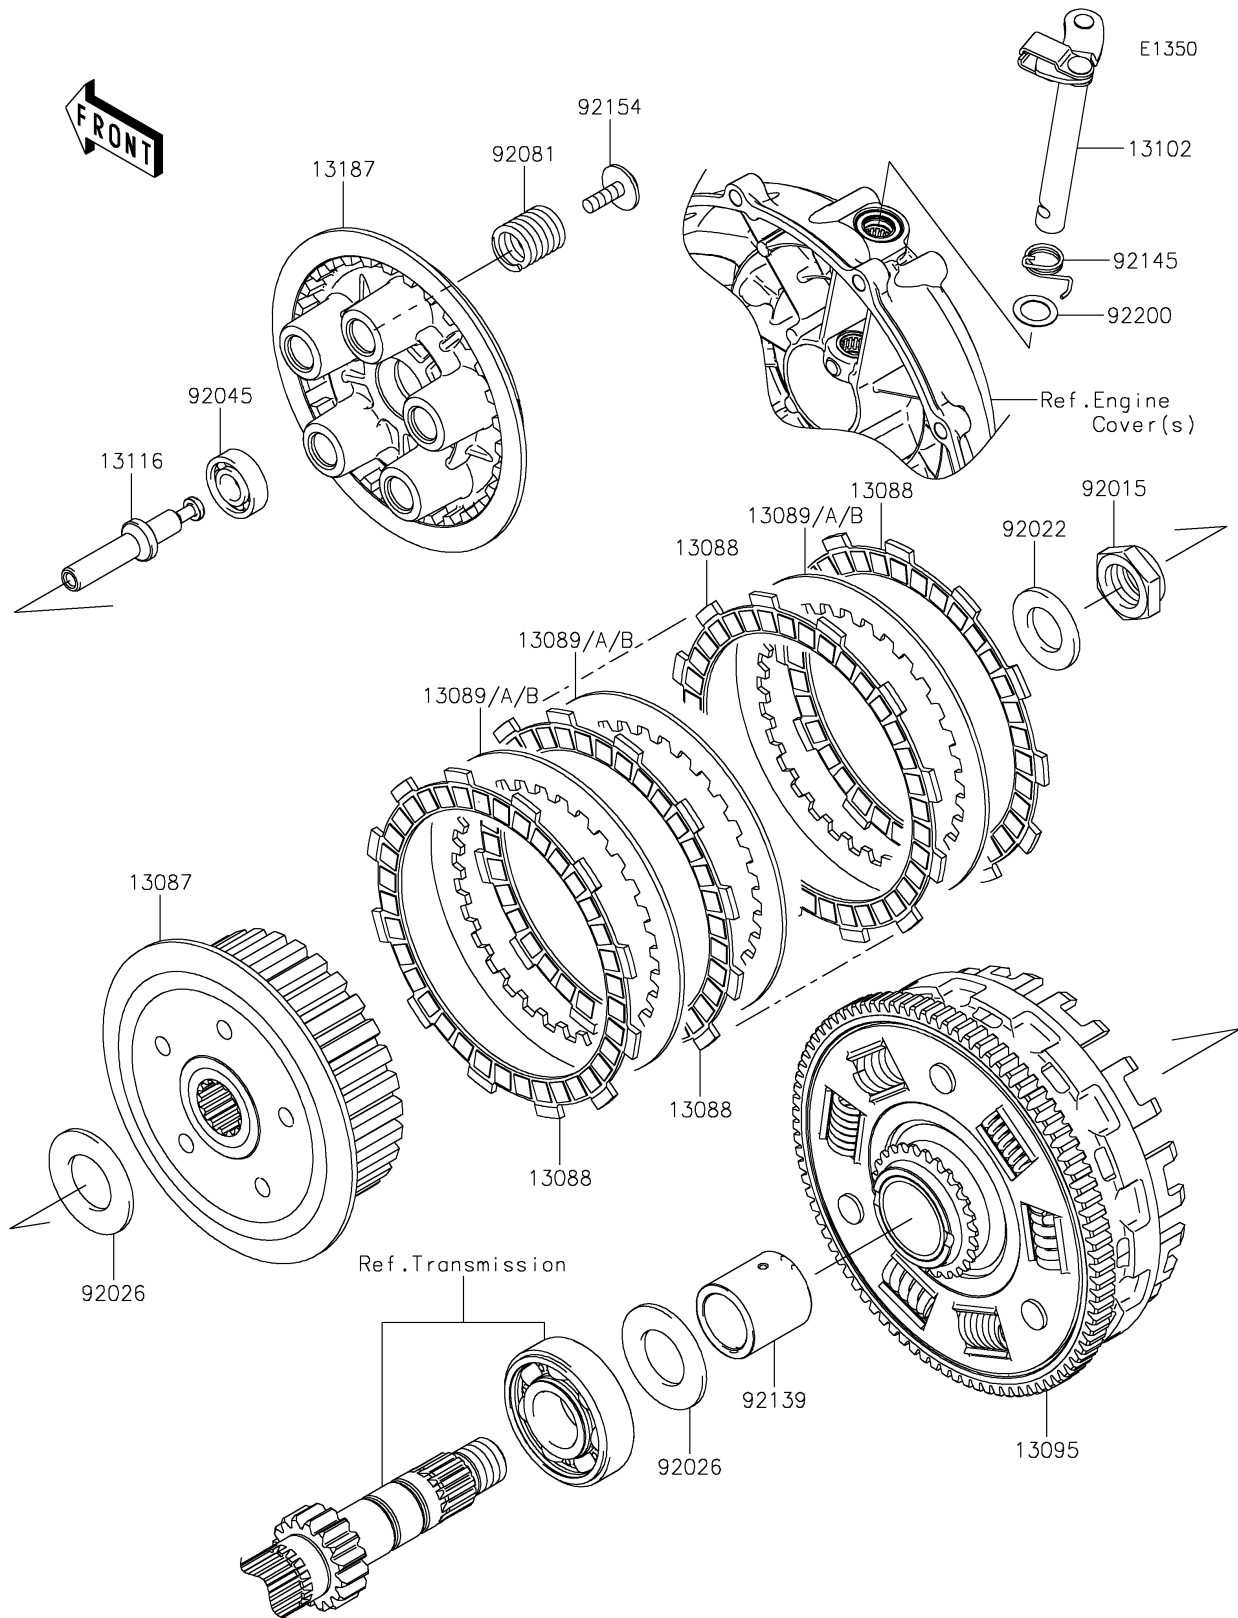

2025 Vulcan S CAFÉ

PARTS DIAGRAM

Clutch

2025 Vulcan S CAFÉ

PARTS LIST

Clutch

ITEM NAME

PART NUMBER

QUANTITY
