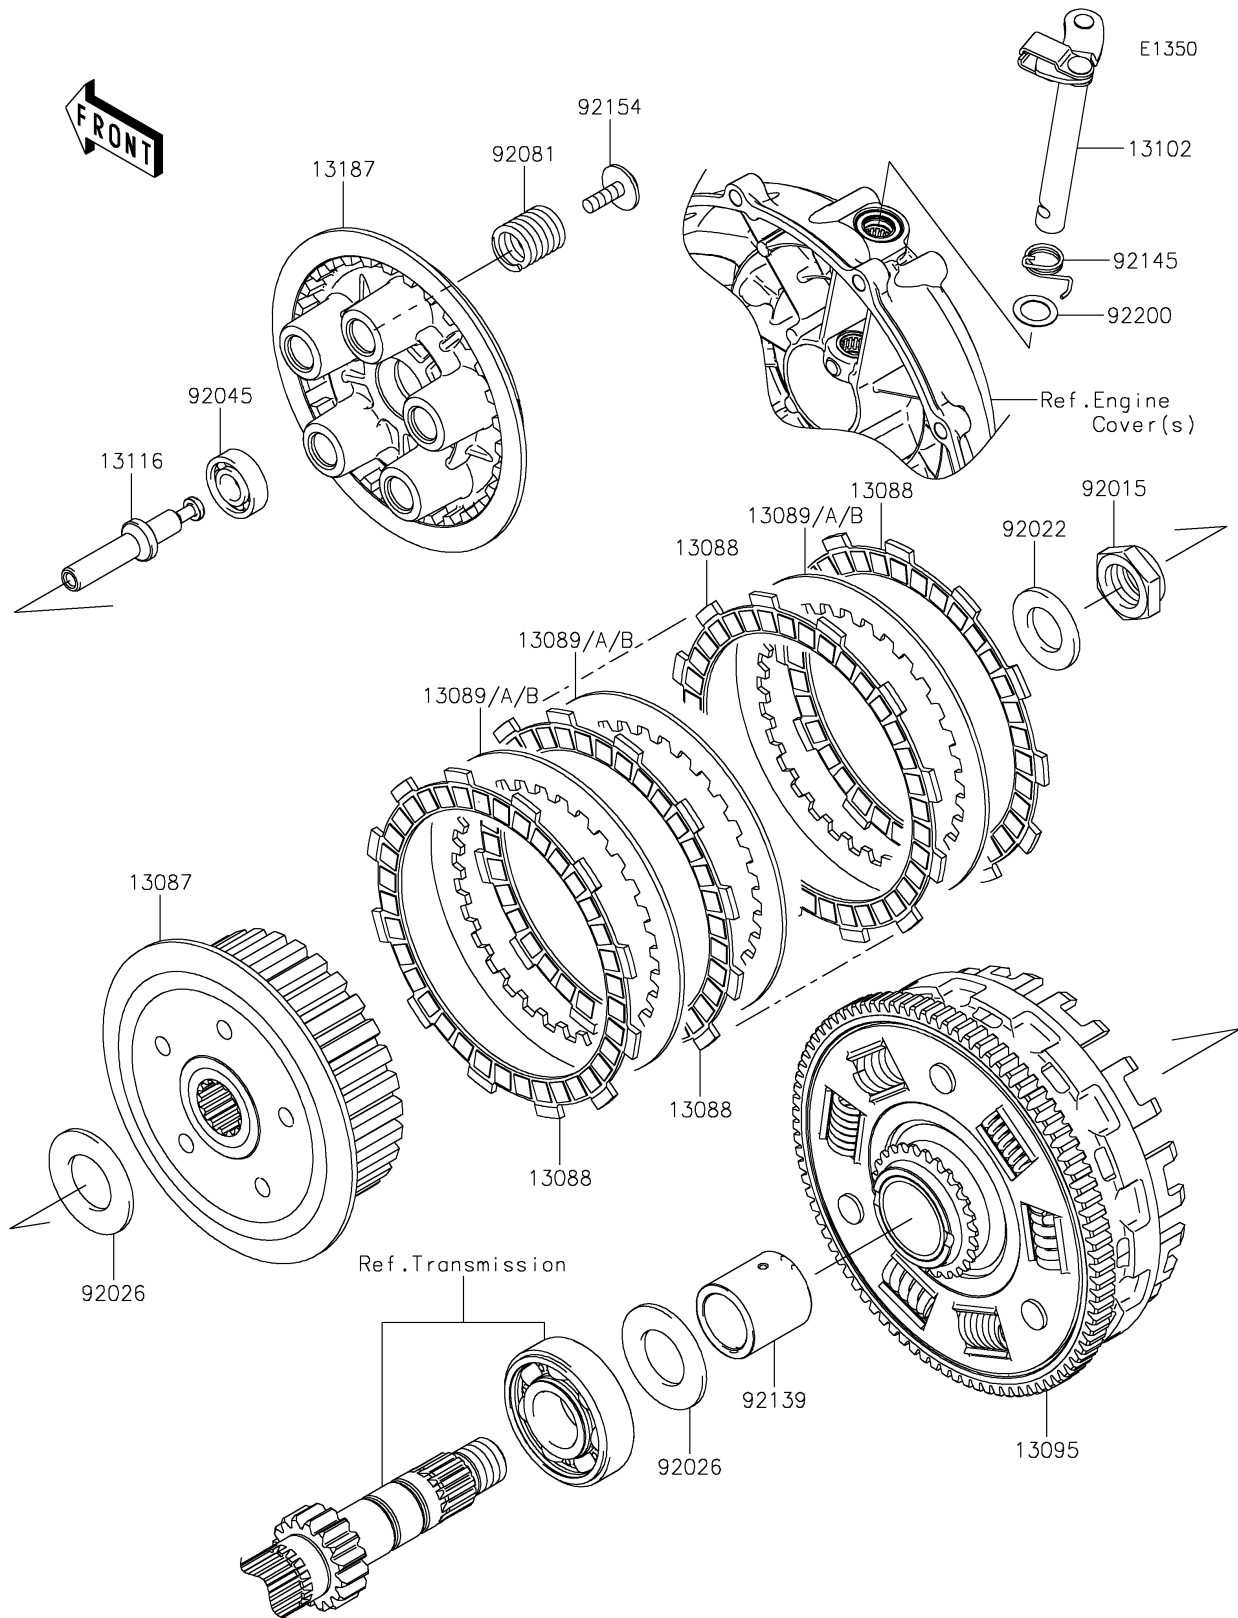

2024 Vulcan S CAFÉ

PARTS DIAGRAM

Clutch

2024 Vulcan S CAFÉ

PARTS LIST

Clutch

ITEM NAME

PART NUMBER

QUANTITY
