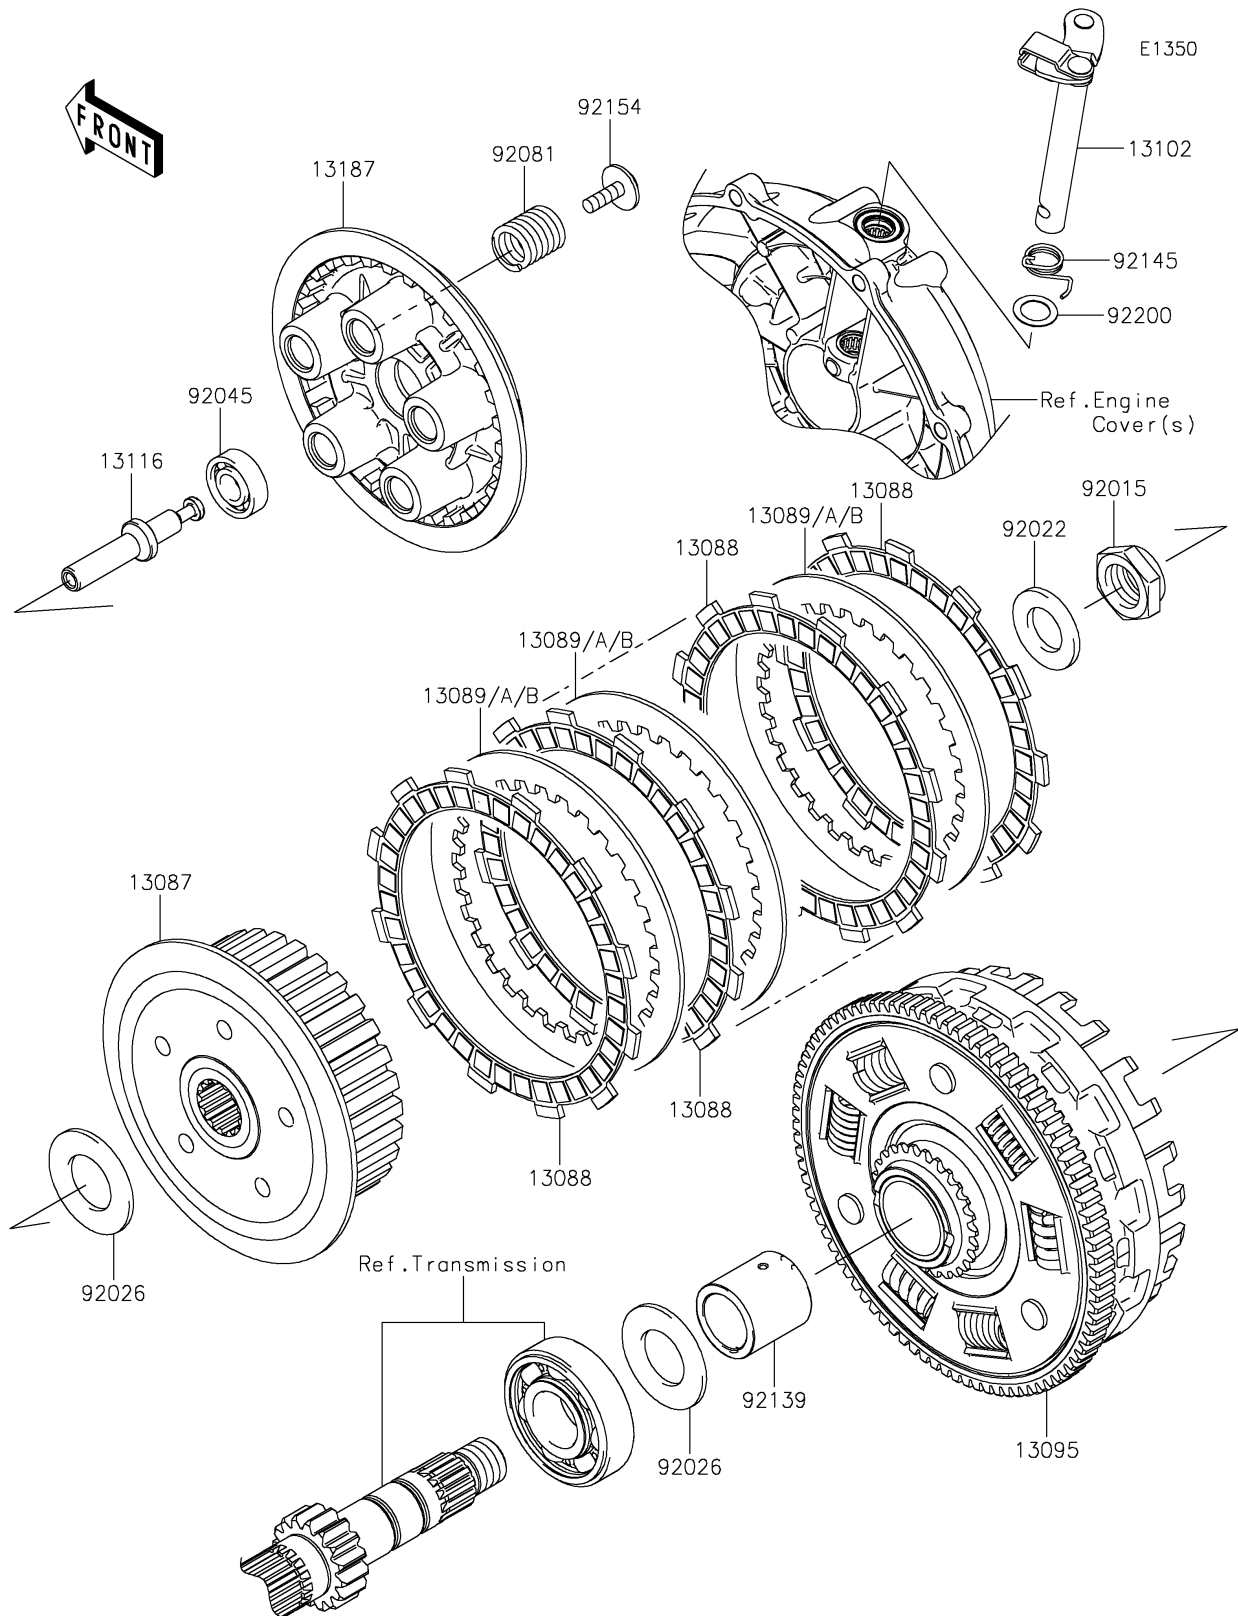

2024 VULCAN® S CAFE ABS

PARTS DIAGRAM

Clutch

2024 VULCAN[®] S CAFE ABS

PARTS LIST

Clutch

ITEM NAME

PART NUMBER

QUANTITY
