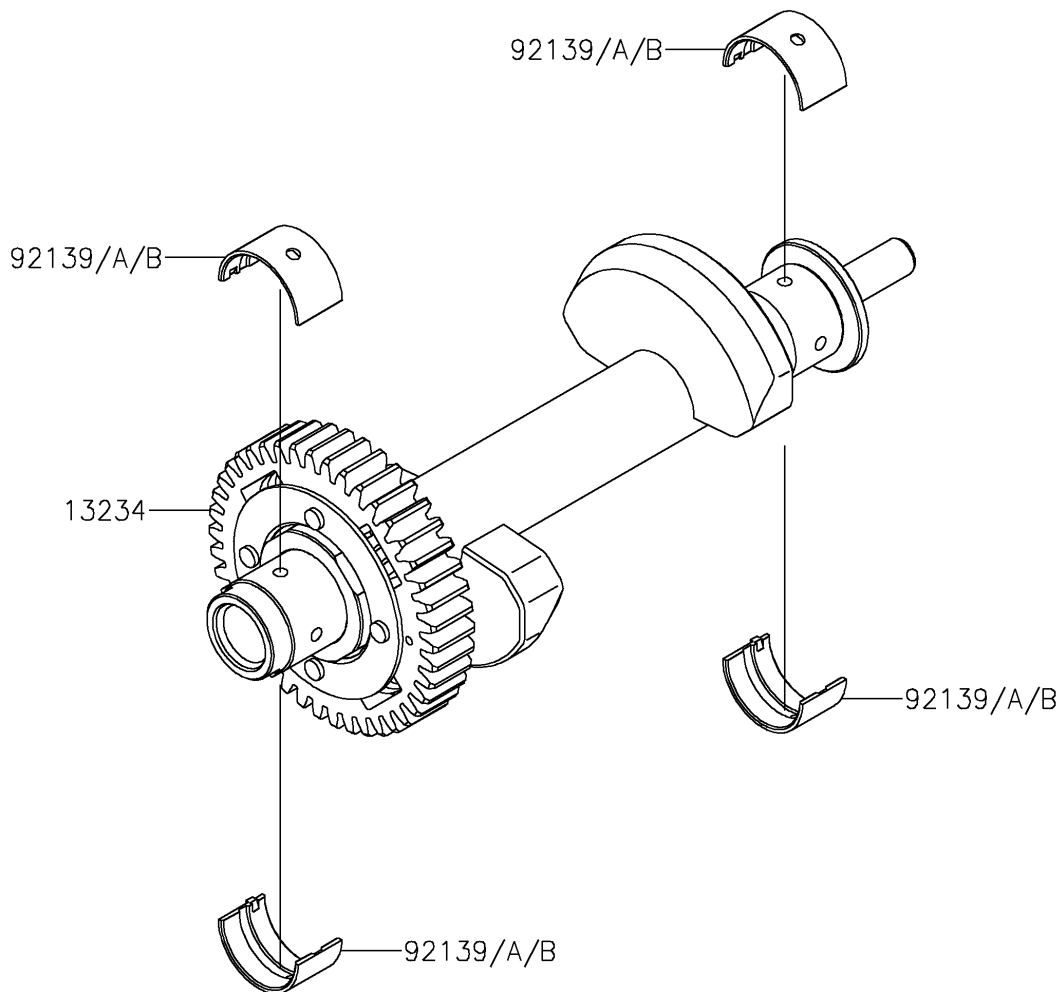

2024 VULCAN[®] S CAFE ABS

PARTS DIAGRAM

Balancer

E1323

2024 VULCAN[®] S CAFE ABS

PARTS LIST

Balancer

ITEM NAME

PART NUMBER

QUANTITY
