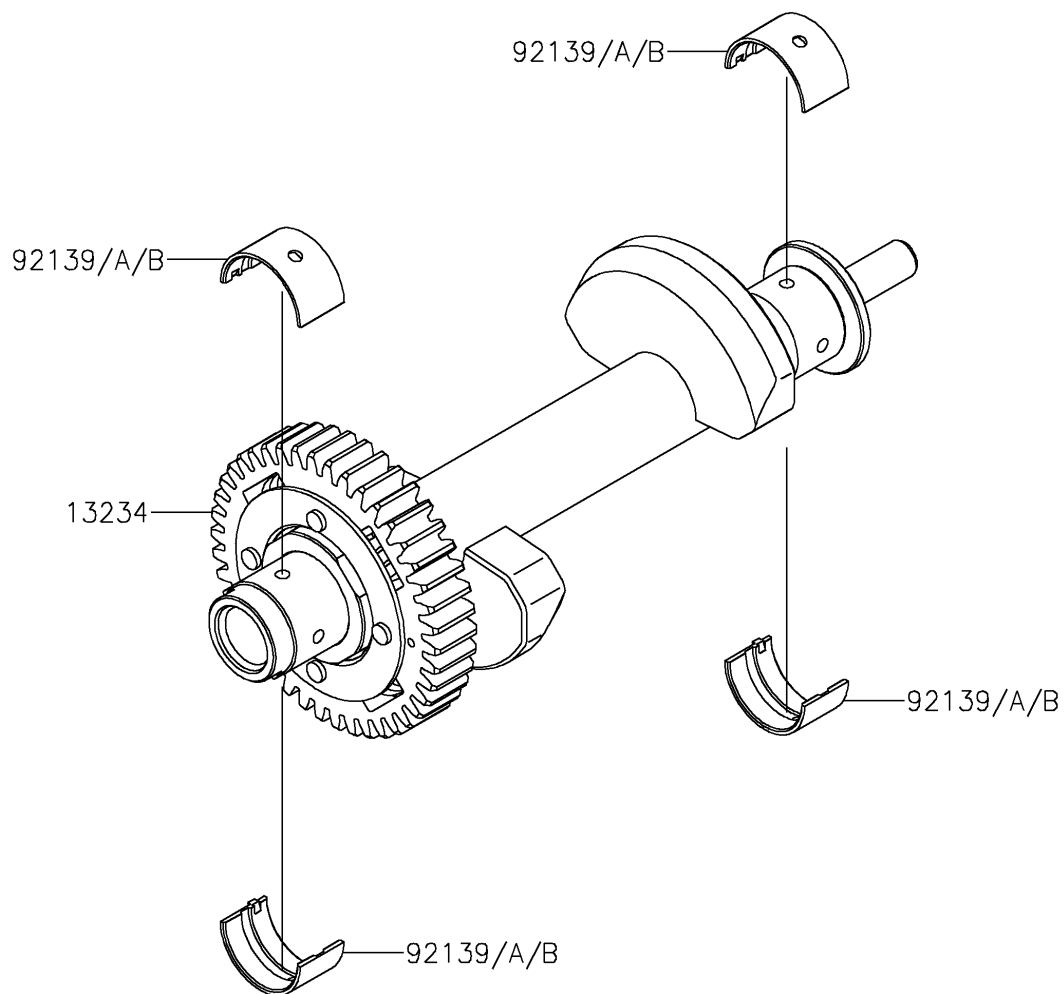

2025 Vulcan S CAFÉ

PARTS DIAGRAM

Balancer

E1323

2025 Vulcan S CAFÉ

PARTS LIST

Balancer

ITEM NAME	PART NUMBER	QUANTITY
SHAFT-COMP,BALANCER (Ref # 13234)	13234-0602	1
BUSHING,BALANCER,BLUE (Ref # 92139)	92139-0117	4
BUSHING,BALANCER,BLACK (Ref # 92139A)	92139-0118	AR
BUSHING,BALANCER,BROWN (Ref # 92139B)	92139-0119	AR