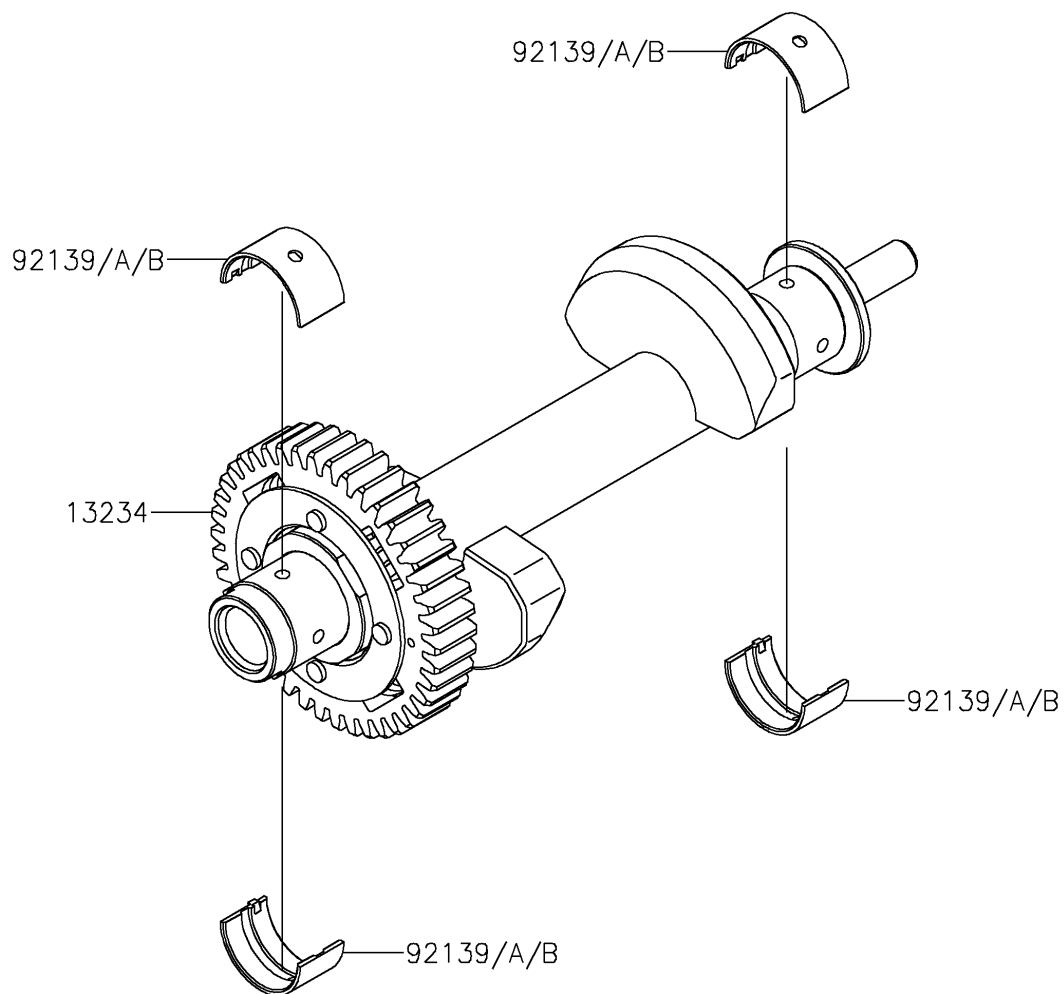

2024 Vulcan S CAFÉ

PARTS DIAGRAM

Balancer

E1323

2024 Vulcan S CAFÉ

PARTS LIST

Balancer

ITEM NAME	PART NUMBER	QUANTITY
SHAFT-COMP,BALANCER (Ref # 13234)	13234-0602	1
BUSHING,BALANCER,BLUE (Ref # 92139)	92139-0117	4
BUSHING,BALANCER,BLACK (Ref # 92139A)	92139-0118	AR
BUSHING,BALANCER,BROWN (Ref # 92139B)	92139-0119	AR