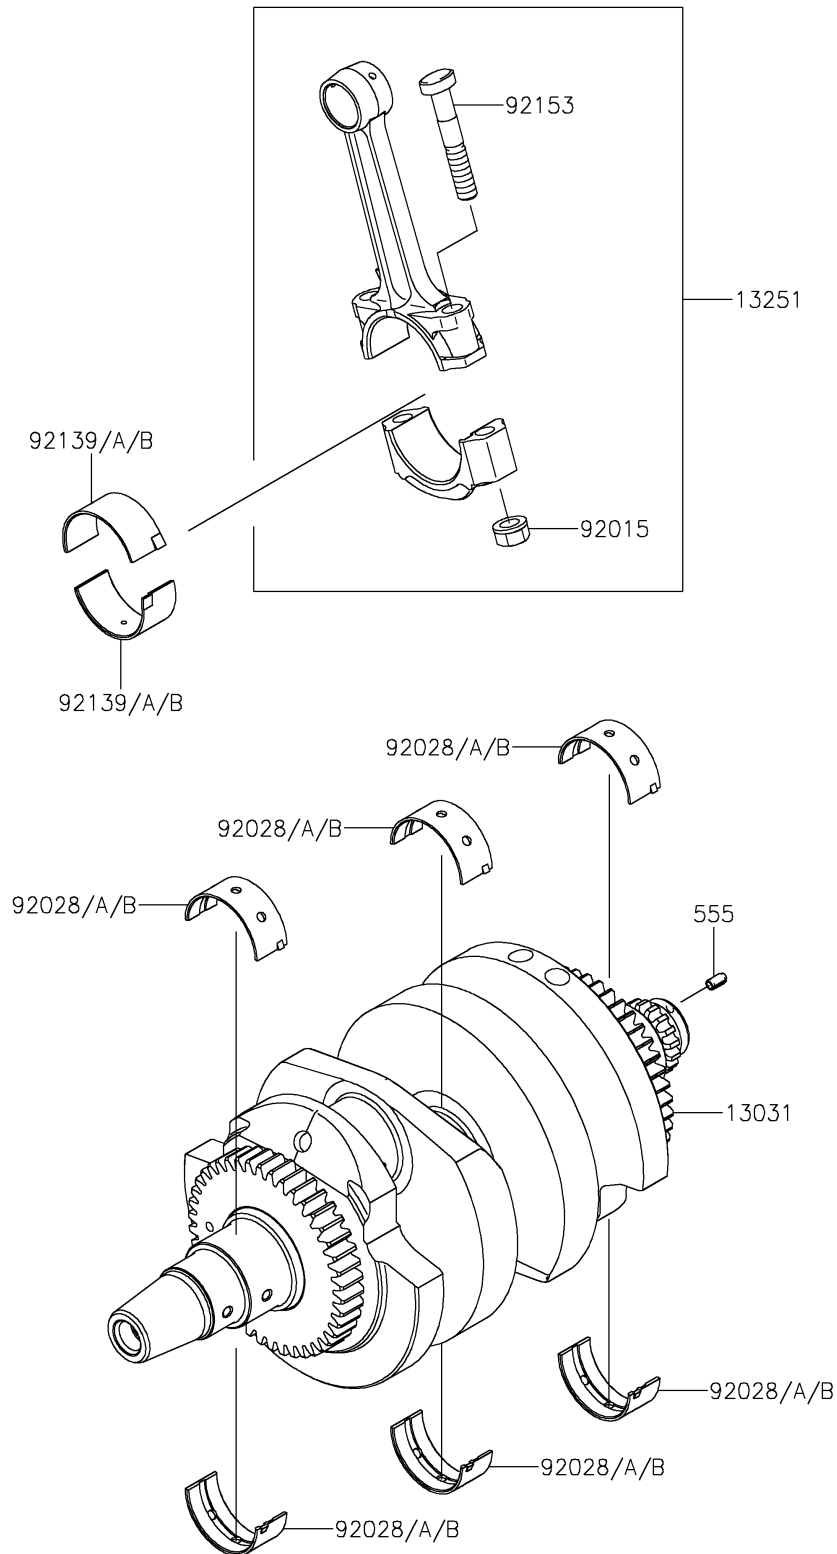

2025 Vulcan S CAFÉ

PARTS DIAGRAM

Crankshaft

E1321

2025 Vulcan S CAFÉ

PARTS LIST

Crankshaft

Kawasaki

Let the Good Times Roll®

ITEM NAME	PART NUMBER	QUANTITY
CRANKSHAFT-COMP (Ref # 13031)	13031-0803	1
ROD-ASSY-CONNECTING,J (Ref # 13251)	13251-0759-JJ	2
NUT,FLANGED,8MM (Ref # 92015)	92015-1311	4
BUSHING,CRANKSHAFT,BLUE (Ref # 92028)	92028-1903	6
BUSHING,CRANKSHAFT,BLACK (Ref # 92028A)	92028-1904	AR
BUSHING,CRANKSHAFT,BROWN (Ref # 92028B)	92028-1905	AR
BUSHING,CON-ROD,BLUE (Ref # 92139)	92139-0114	4
BUSHING,CON-ROD,BLACK (Ref # 92139A)	92139-0115	AR
BUSHING,CON-ROD,BROWN (Ref # 92139B)	92139-0116	AR
BOLT,CON-ROD,8X49 (Ref # 92153)	92153-0957	4
PIN-SPRING,4X8 (Ref # 555)	555A0408	1