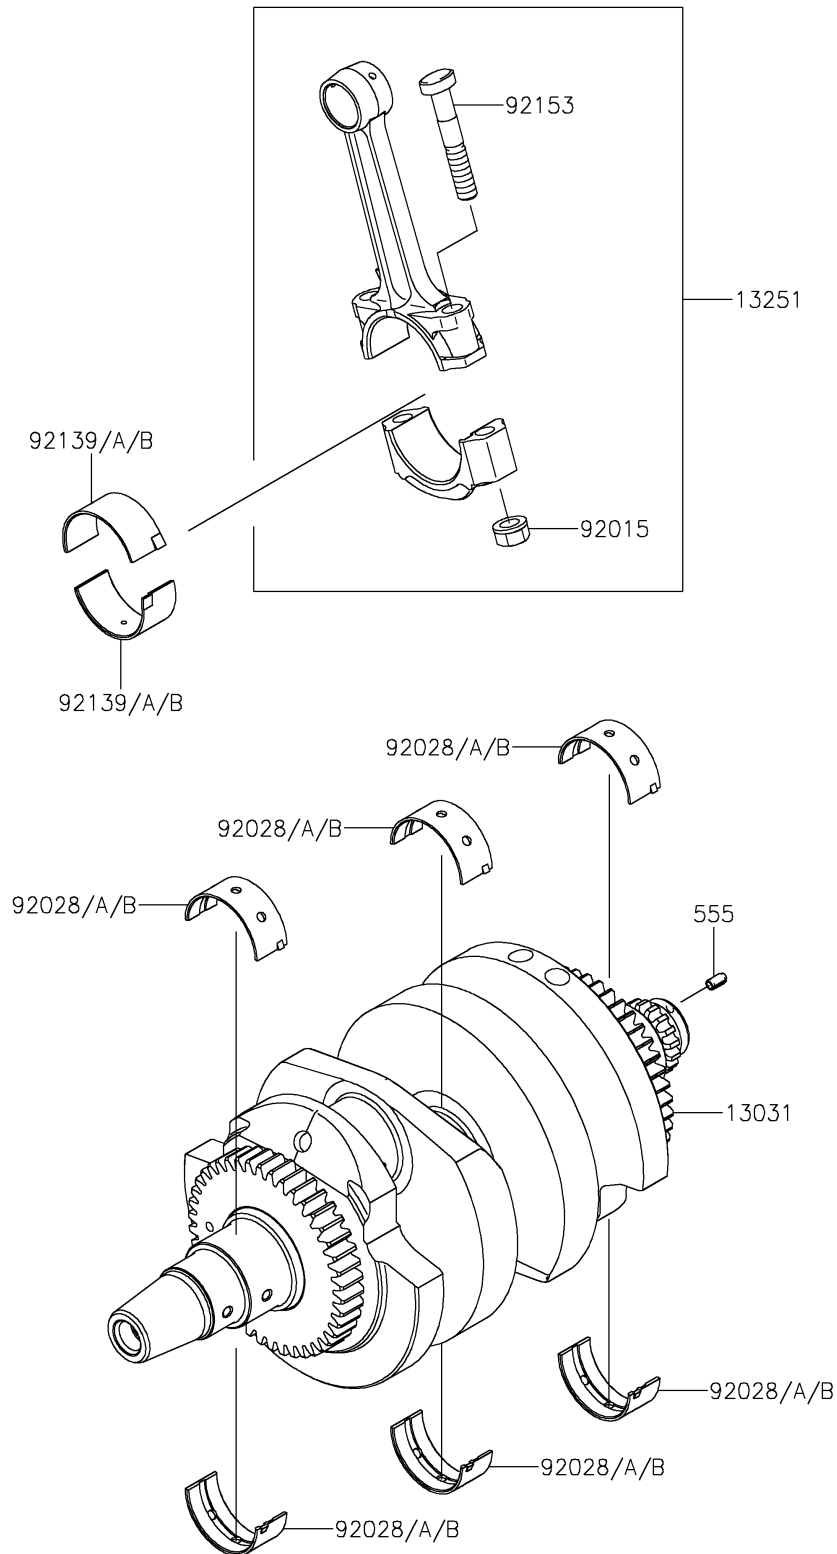

2024 Vulcan S CAFÉ

PARTS DIAGRAM

Crankshaft

E1321

2024 Vulcan S CAFÉ

PARTS LIST

Crankshaft

Kawasaki

Let the Good Times Roll®

ITEM NAME	PART NUMBER	QUANTITY
CRANKSHAFT-COMP (Ref # 13031)	13031-0803	1
ROD-ASSY-CONNECTING,J (Ref # 13251)	13251-0759-JJ	2
NUT,FLANGED,8MM (Ref # 92015)	92015-1311	4
BUSHING,CRANKSHAFT,BLUE (Ref # 92028)	92028-1903	6
BUSHING,CRANKSHAFT,BLACK (Ref # 92028A)	92028-1904	AR
BUSHING,CRANKSHAFT,BROWN (Ref # 92028B)	92028-1905	AR
BUSHING,CON-ROD,BLUE (Ref # 92139)	92139-0114	4
BUSHING,CON-ROD,BLACK (Ref # 92139A)	92139-0115	AR
BUSHING,CON-ROD,BROWN (Ref # 92139B)	92139-0116	AR
BOLT,CON-ROD,8X49 (Ref # 92153)	92153-0957	4
PIN-SPRING,4X8 (Ref # 555)	555A0408	1