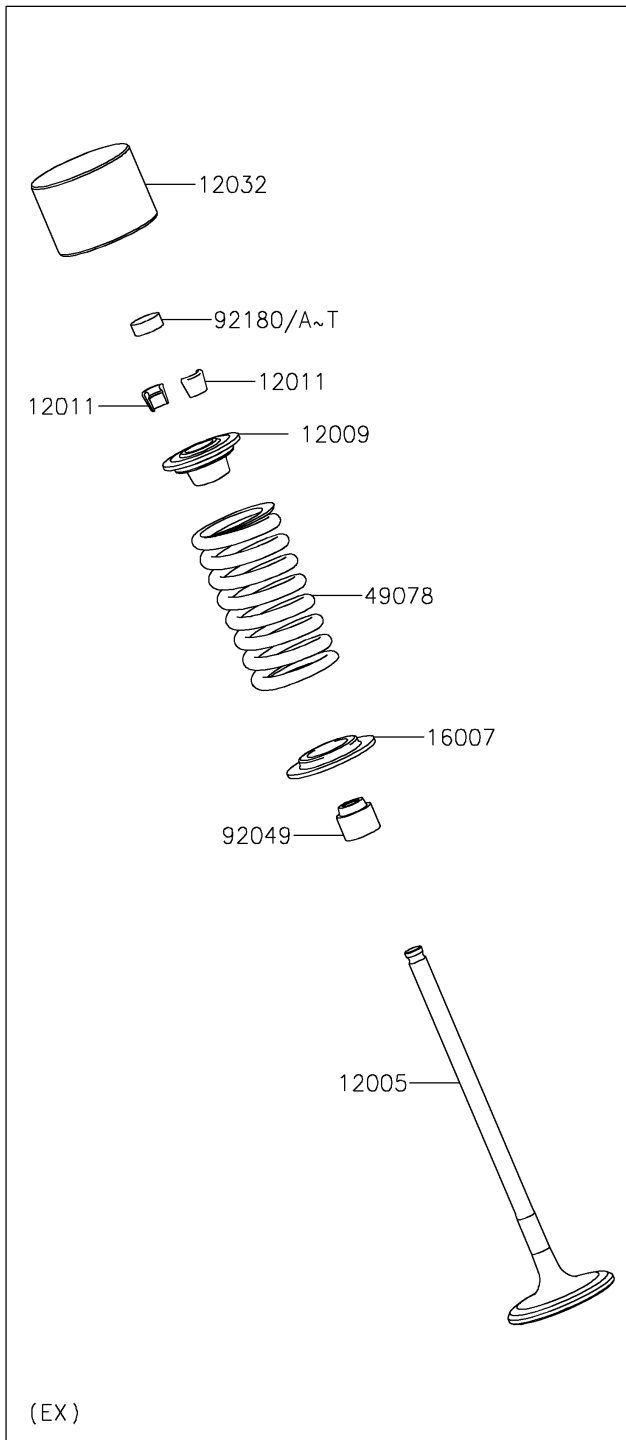

2026 VULCAN® S CAFE ABS

PARTS DIAGRAM

Valve(s)

E1210

2026 VULCAN[®] S CAFE ABS

PARTS LIST

Valve(s)

ITEM NAME

PART NUMBER

QUANTITY
