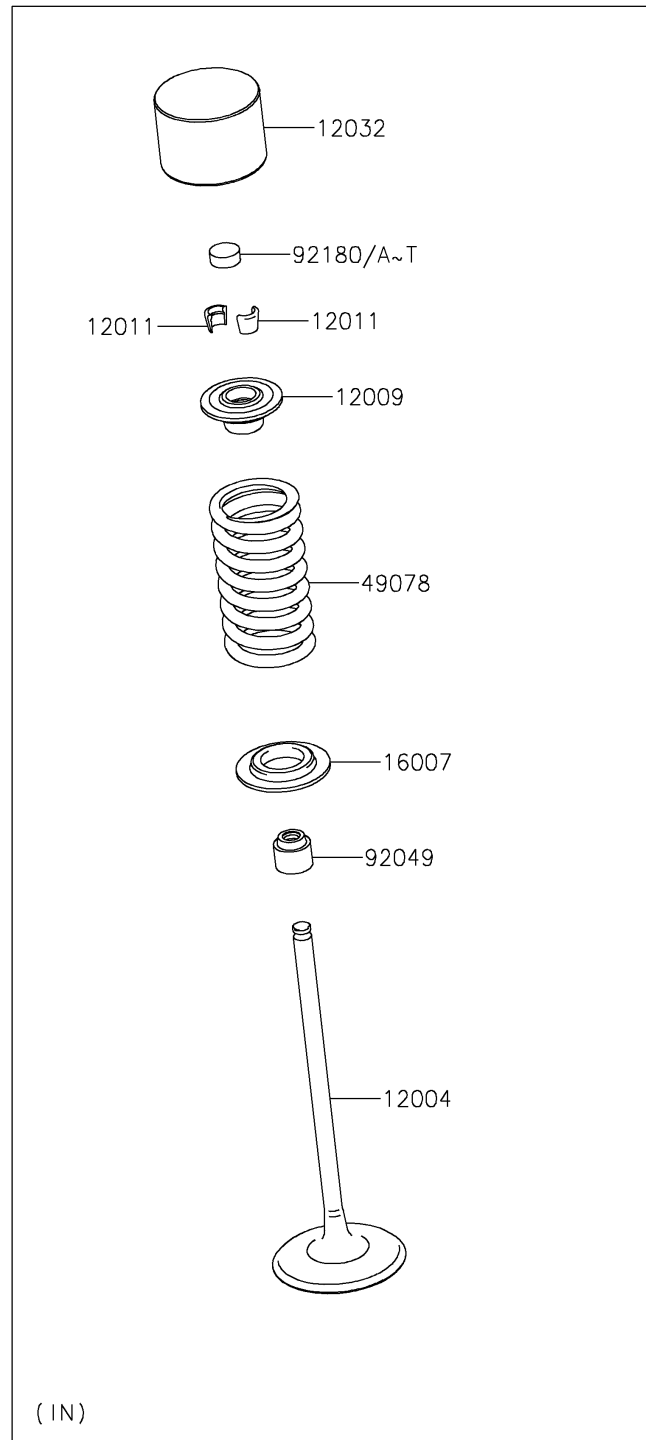

2026 VULCAN® S CAFE ABS

PARTS DIAGRAM

Valve(s)

E1210

2026 VULCAN[®] S CAFE ABS

PARTS LIST

Valve(s)

ITEM NAME

PART NUMBER

QUANTITY
