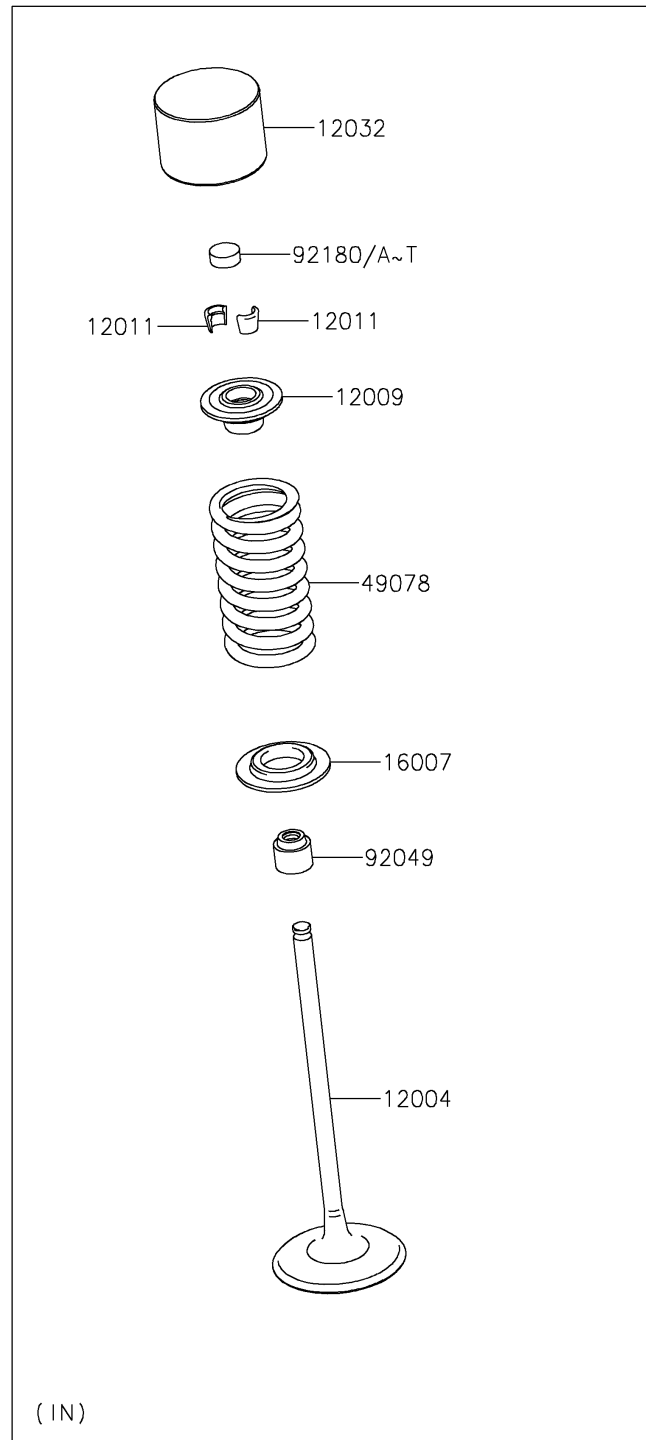

2024 VULCAN[®] S CAFE ABS

PARTS DIAGRAM

Valve(s)

E1210

2024 VULCAN[®] S CAFE ABS

PARTS LIST

Valve(s)

ITEM NAME

PART NUMBER

QUANTITY
