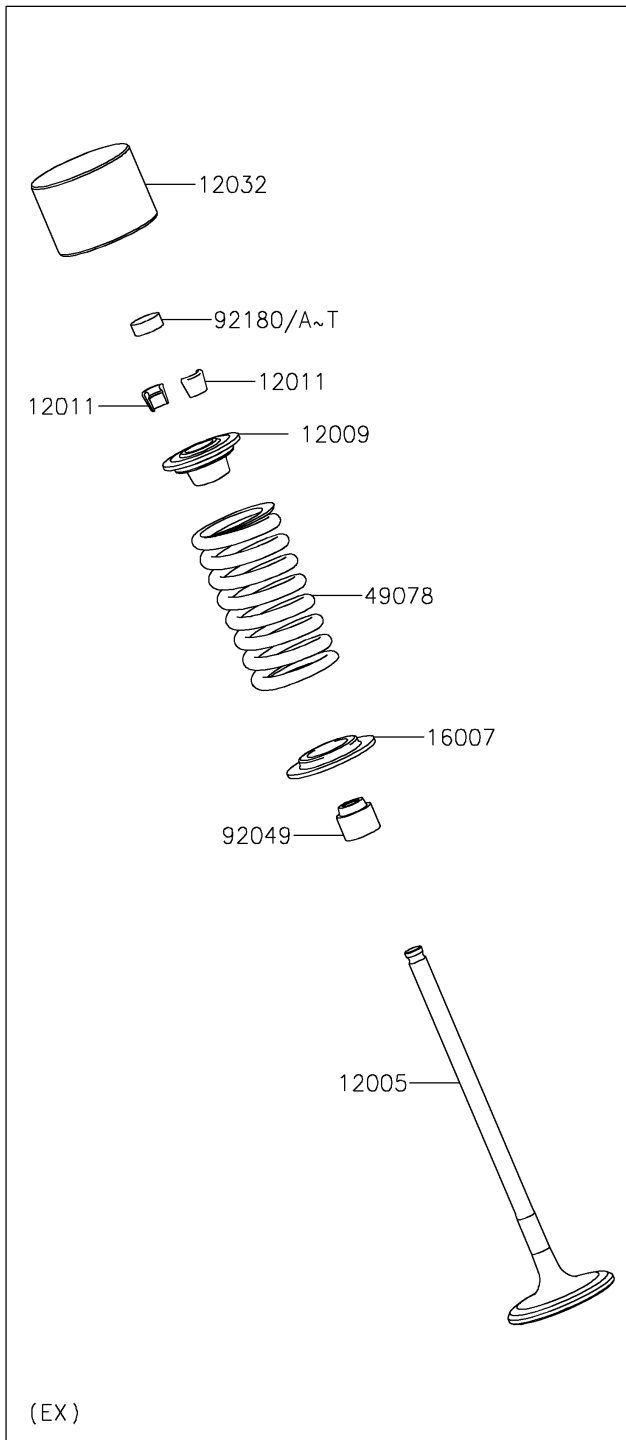

2024 VULCAN[®] S CAFE ABS

PARTS DIAGRAM

Valve(s)

E1210

2024 VULCAN[®] S CAFE ABS

PARTS LIST

Valve(s)

ITEM NAME

PART NUMBER

QUANTITY
