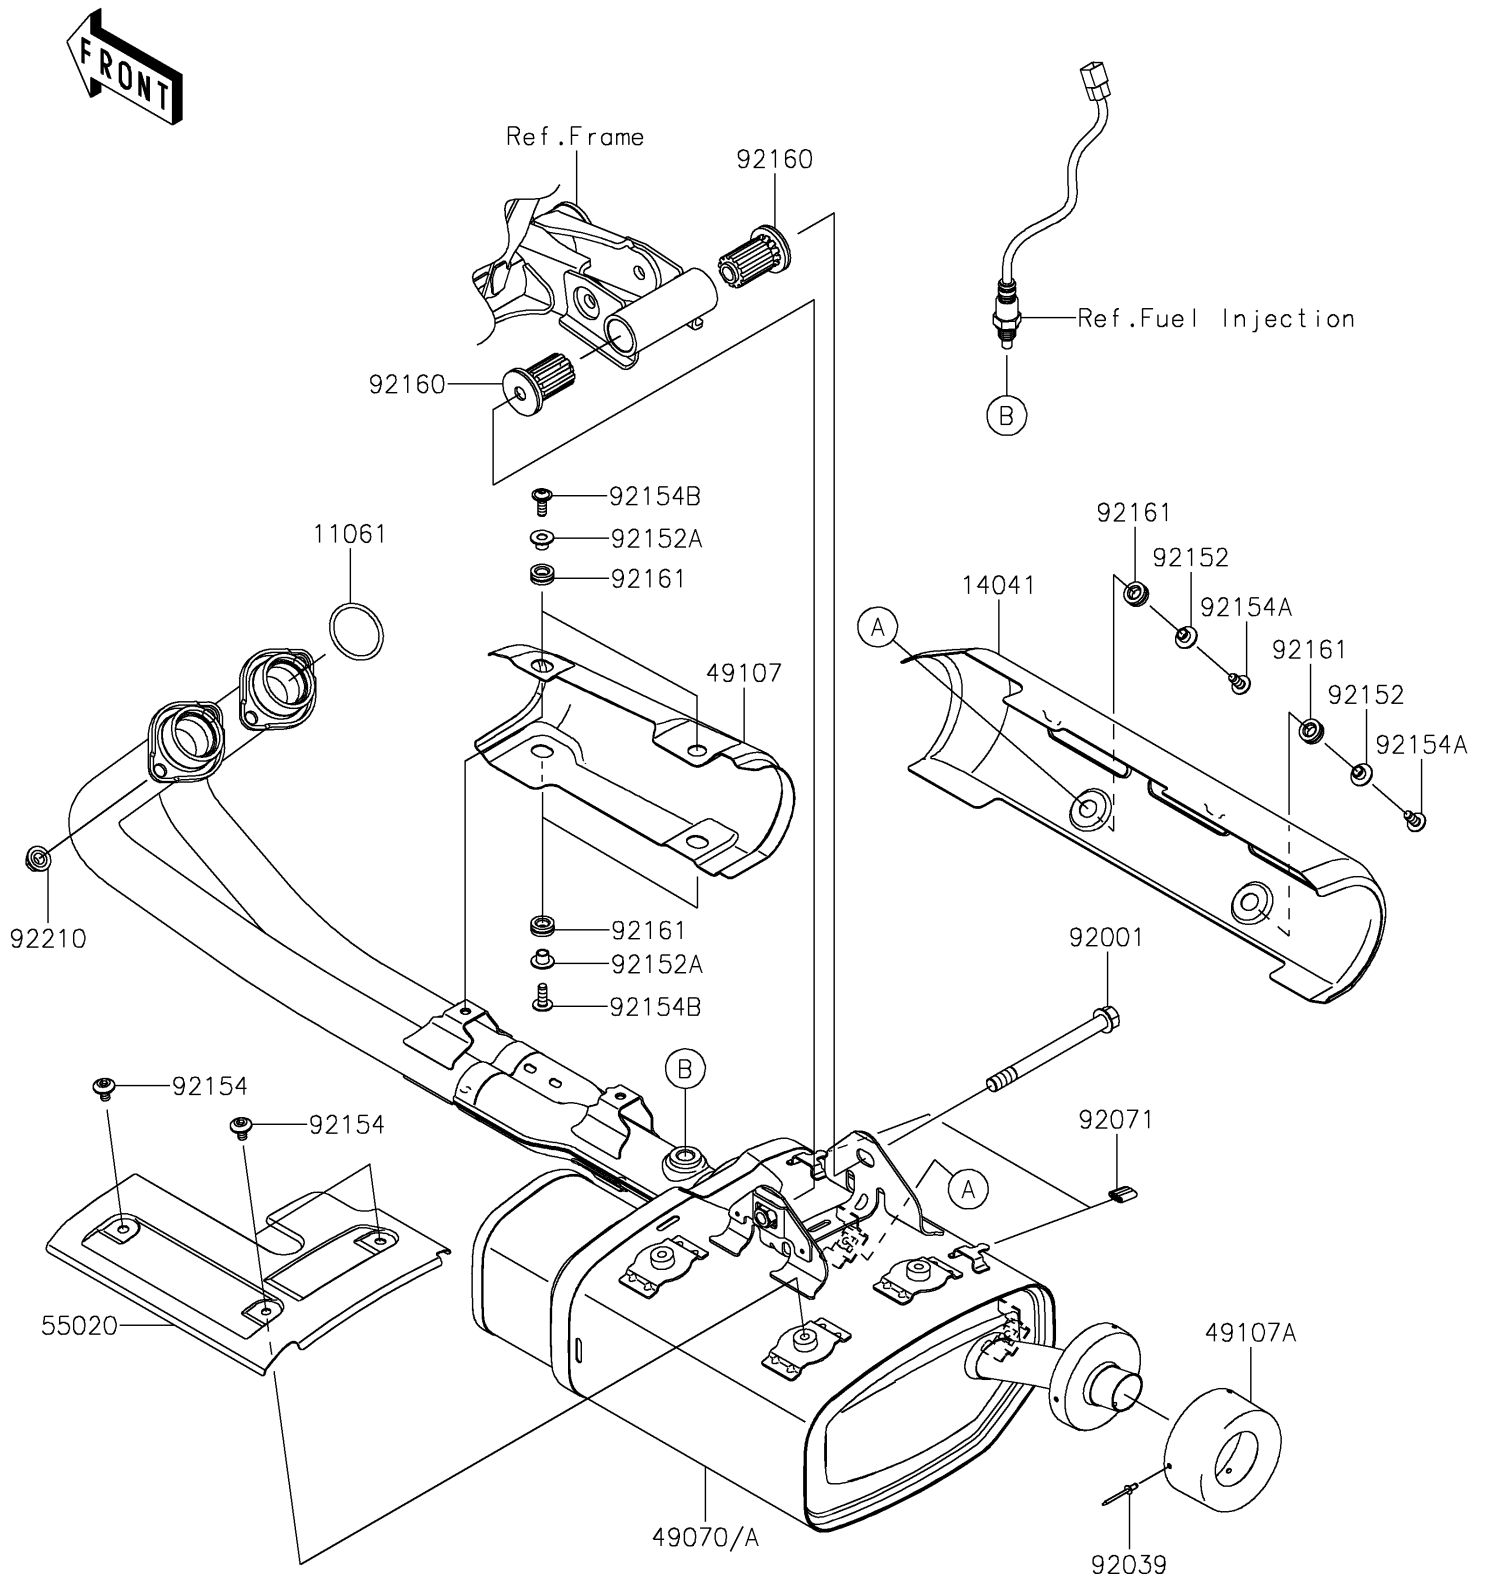

2024 VULCAN[®] S CAFE ABS

PARTS DIAGRAM

Muffler(s)

E1140

2024 VULCAN[®] S CAFE ABS

PARTS LIST

Muffler(s)

ITEM NAME	PART NUMBER	QUANTITY
-----------	-------------	----------
