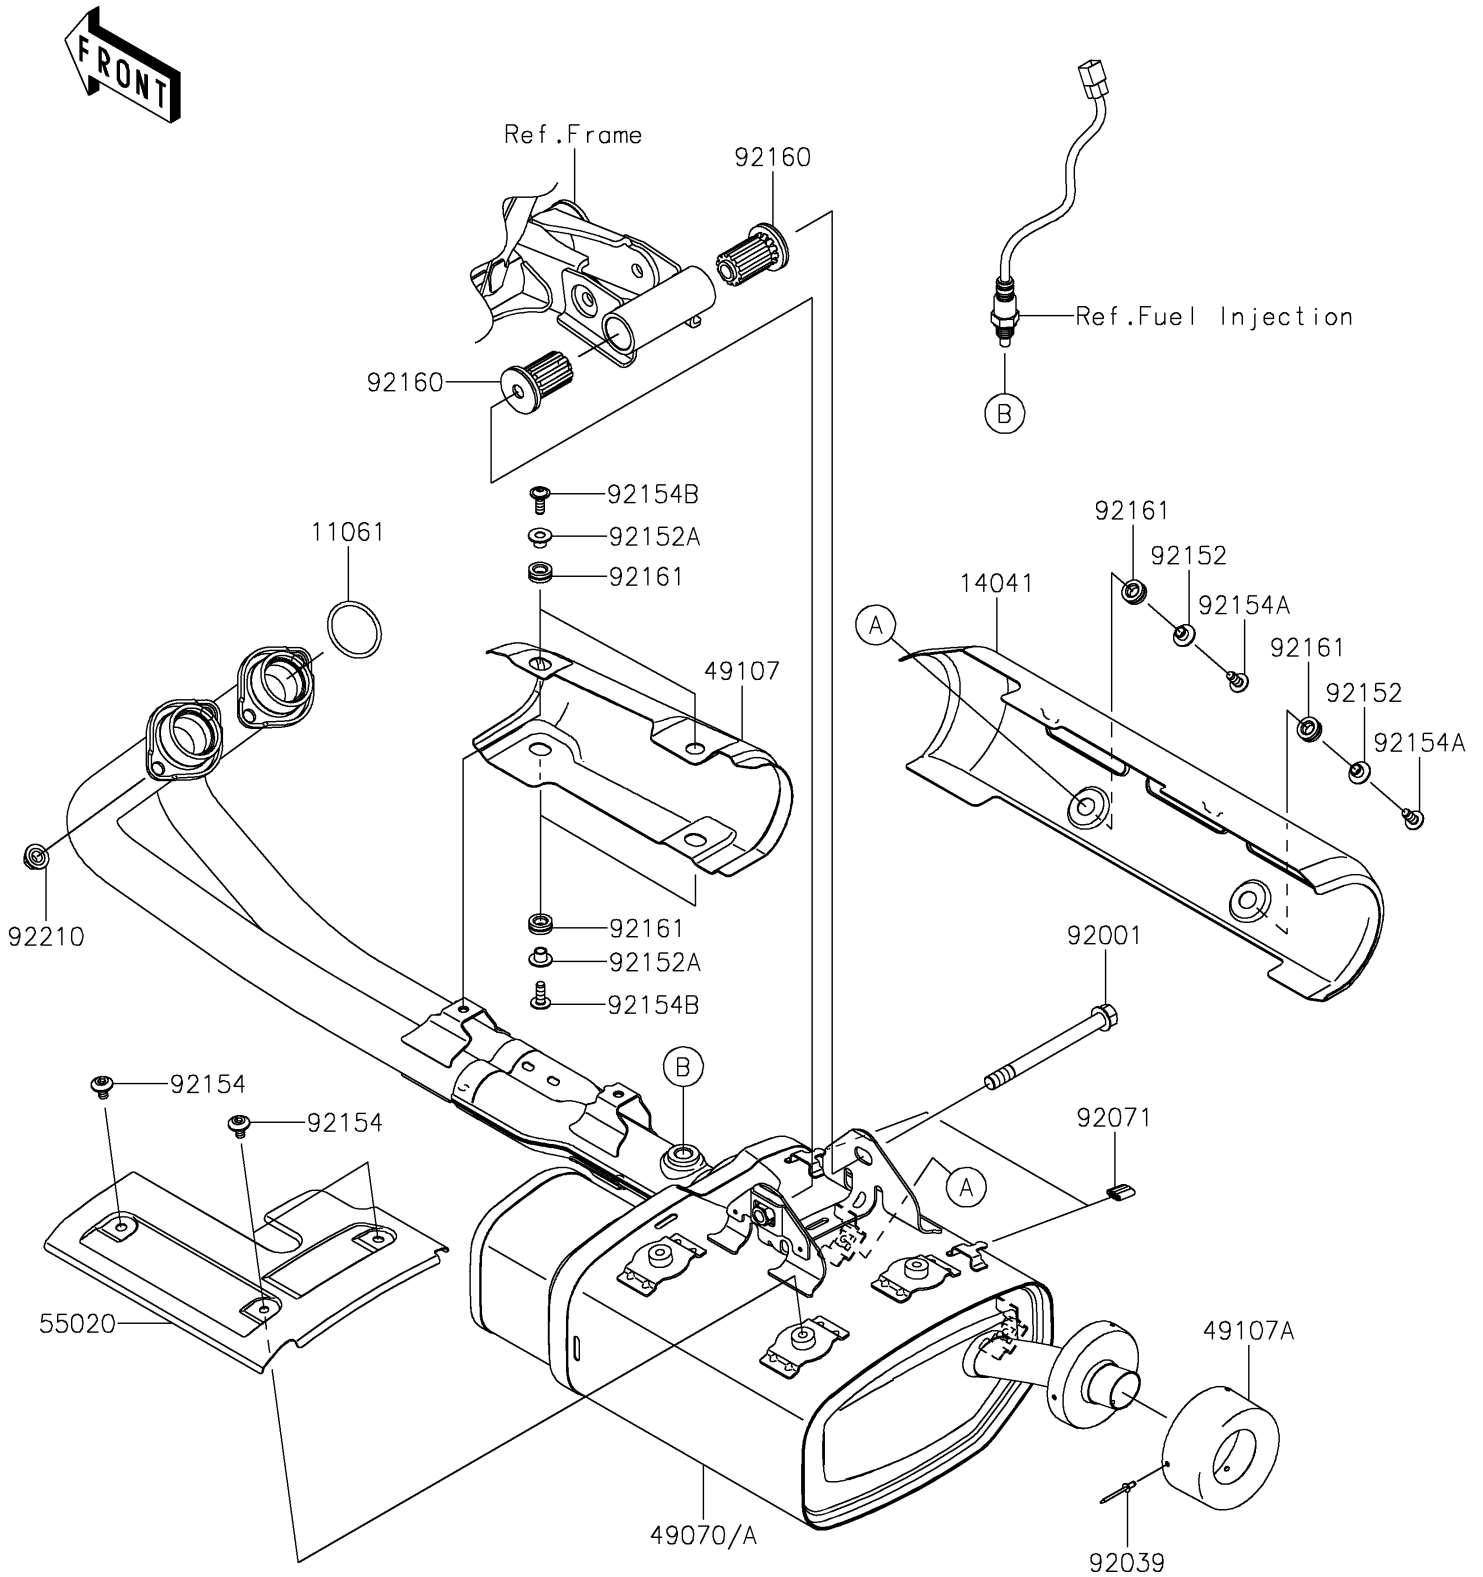

2026 Vulcan S CAFÉ

PARTS DIAGRAM

Muffler(s)

E1140

2026 Vulcan S CAFÉ

PARTS LIST

Muffler(s)

ITEM NAME	PART NUMBER	QUANTITY
GASKET,EXHAUST PIPE HOLDER (Ref # 11061)	11061-1373	2
COVER-COMP,MUFFLER (Ref # 14041)	14041-0581	1
MUFFLER-COMP (Ref # 49070A)	49070-0983	1
COVER-EXHAUST PIPE,FR (Ref # 49107)	49107-0776	1
COVER-EXHAUST PIPE,END (Ref # 49107A)	49107-0777	1
GUARD,MUFFLER (Ref # 55020)	55020-1855	1
BOLT,FLANGED,10X110 (Ref # 92001)	92001-1602	1
RIVET (Ref # 92039)	92039-0088	3
GROMMET (Ref # 92071)	92071-1270	2
COLLAR,6.3X8.3X16 (Ref # 92152)	92152-1602	2
COLLAR (Ref # 92152A)	92152-1988	4
BOLT,SOCKET,6X10 (Ref # 92154)	92154-0774	3
BOLT,SOCKET,6X14 (Ref # 92154A)	92154-0856	2
BOLT,SOCKET,6X16 (Ref # 92154B)	92154-1678	4
DAMPER (Ref # 92160)	92160-1423	2
DAMPER (Ref # 92161)	92161-1475	6
NUT,8MM (Ref # 92210)	92210-1114	4