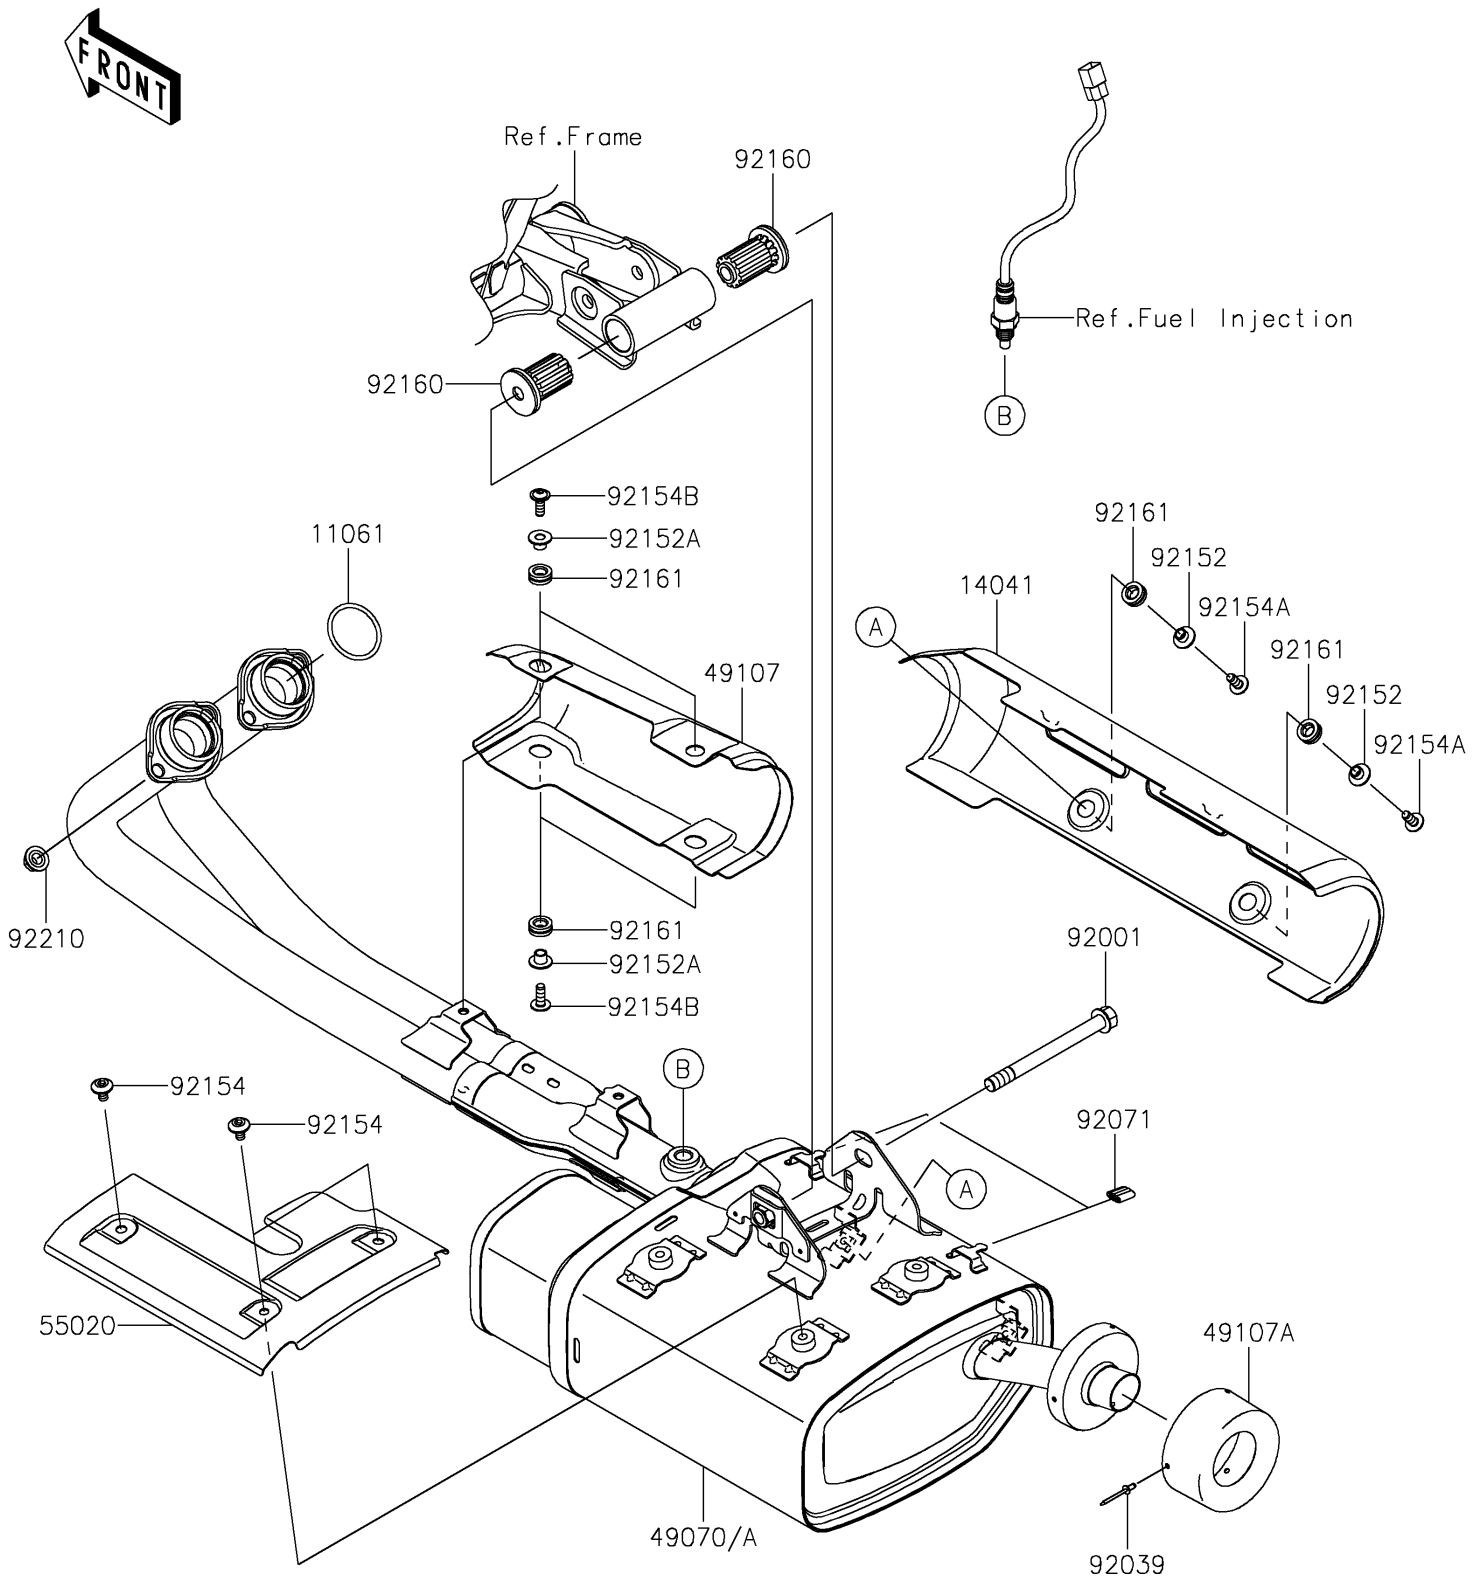

2026 VULCAN® S CAFE ABS

PARTS DIAGRAM

Muffler(s)

E1140

2026 VULCAN® S CAFE ABS

PARTS LIST

Muffler(s)

ITEM NAME	PART NUMBER	QUANTITY
GASKET,EXHAUST PIPE HOLDER (Ref # 11061)	11061-1373	2
COVER-COMP,MUFFLER (Ref # 14041)	14041-0581	1
MUFFLER-COMP (Ref # 49070A)	49070-0983	1
COVER-EXHAUST PIPE,FR (Ref # 49107)	49107-0776	1
COVER-EXHAUST PIPE,END (Ref # 49107A)	49107-0777	1
GUARD,MUFFLER (Ref # 55020)	55020-1855	1
BOLT,FLANGED,10X110 (Ref # 92001)	92001-1602	1
RIVET (Ref # 92039)	92039-0088	3
GROMMET (Ref # 92071)	92071-1270	2
COLLAR,6.3X8.3X16 (Ref # 92152)	92152-1602	2
COLLAR (Ref # 92152A)	92152-1988	4
BOLT,SOCKET,6X10 (Ref # 92154)	92154-0774	3
BOLT,SOCKET,6X14 (Ref # 92154A)	92154-0856	2
BOLT,SOCKET,6X16 (Ref # 92154B)	92154-1678	4
DAMPER (Ref # 92160)	92160-1423	2
DAMPER (Ref # 92161)	92161-1475	6
NUT,8MM (Ref # 92210)	92210-1114	4