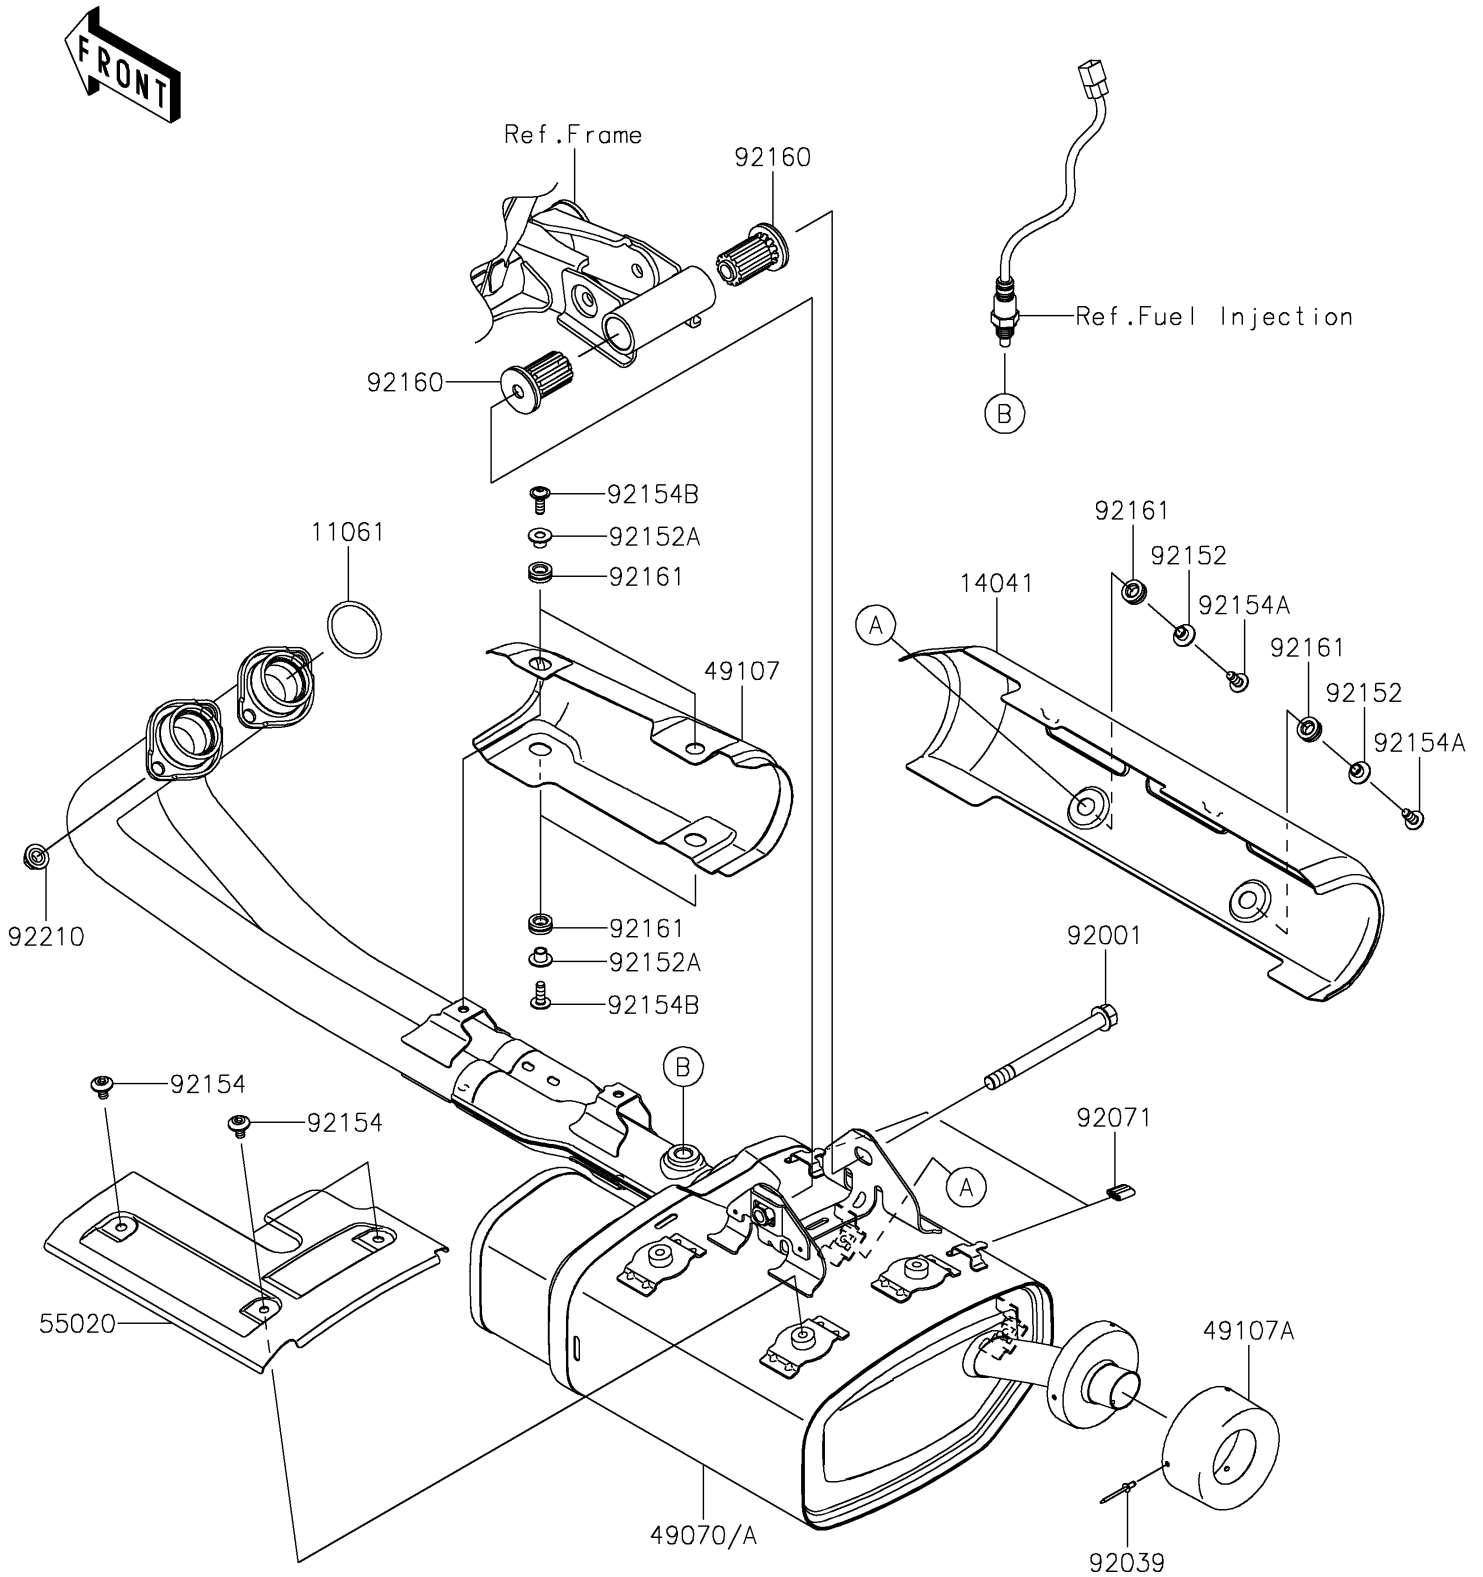

2025 Vulcan S CAFÉ

PARTS DIAGRAM

Muffler(s)

E1140

2025 Vulcan S CAFÉ

PARTS LIST

Muffler(s)

ITEM NAME	PART NUMBER	QUANTITY
GASKET,EXHAUST PIPE HOLDER (Ref # 11061)	11061-1373	2
COVER-COMP,MUFFLER (Ref # 14041)	14041-0581	1
MUFFLER-COMP (Ref # 49070)	49070-0858	1
COVER-EXHAUST PIPE,FR (Ref # 49107)	49107-0776	1
COVER-EXHAUST PIPE,END (Ref # 49107A)	49107-0777	1
GUARD,MUFFLER (Ref # 55020)	55020-1855	1
BOLT,FLANGED,10X110 (Ref # 92001)	92001-1602	1
RIVET (Ref # 92039)	92039-0088	3
GROMMET (Ref # 92071)	92071-1270	2
COLLAR,6.3X8.3X16 (Ref # 92152)	92152-1602	2
COLLAR (Ref # 92152A)	92152-1988	4
BOLT,SOCKET,6X10 (Ref # 92154)	92154-0774	3
BOLT,SOCKET,6X14 (Ref # 92154A)	92154-0856	2
BOLT,SOCKET,6X16 (Ref # 92154B)	92154-1678	4
DAMPER (Ref # 92160)	92160-1423	2
DAMPER (Ref # 92161)	92161-1475	6
NUT,8MM (Ref # 92210)	92210-1114	4