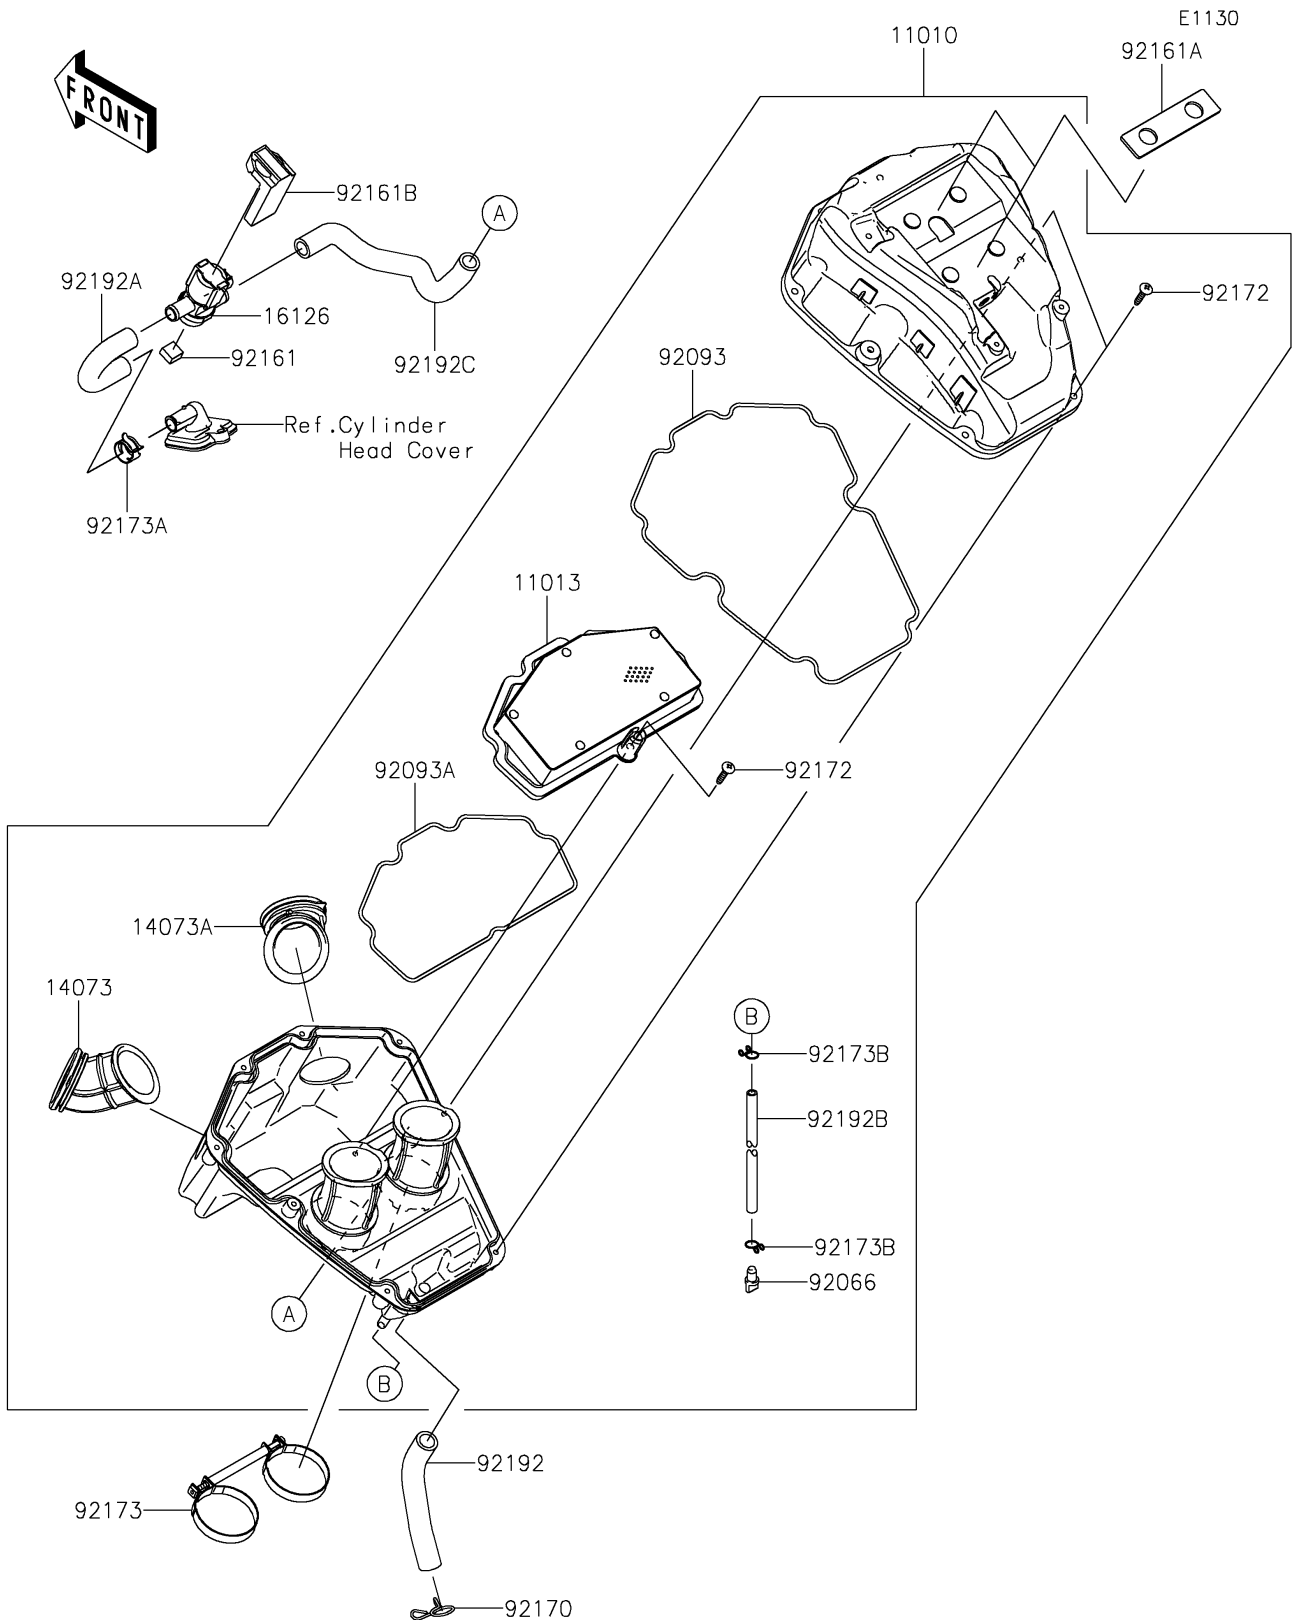

2024 VULCAN® S CAFE ABS

PARTS DIAGRAM

Air Cleaner

2024 VULCAN[®] S CAFE ABS

PARTS LIST

Air Cleaner

ITEM NAME

PART NUMBER

QUANTITY
