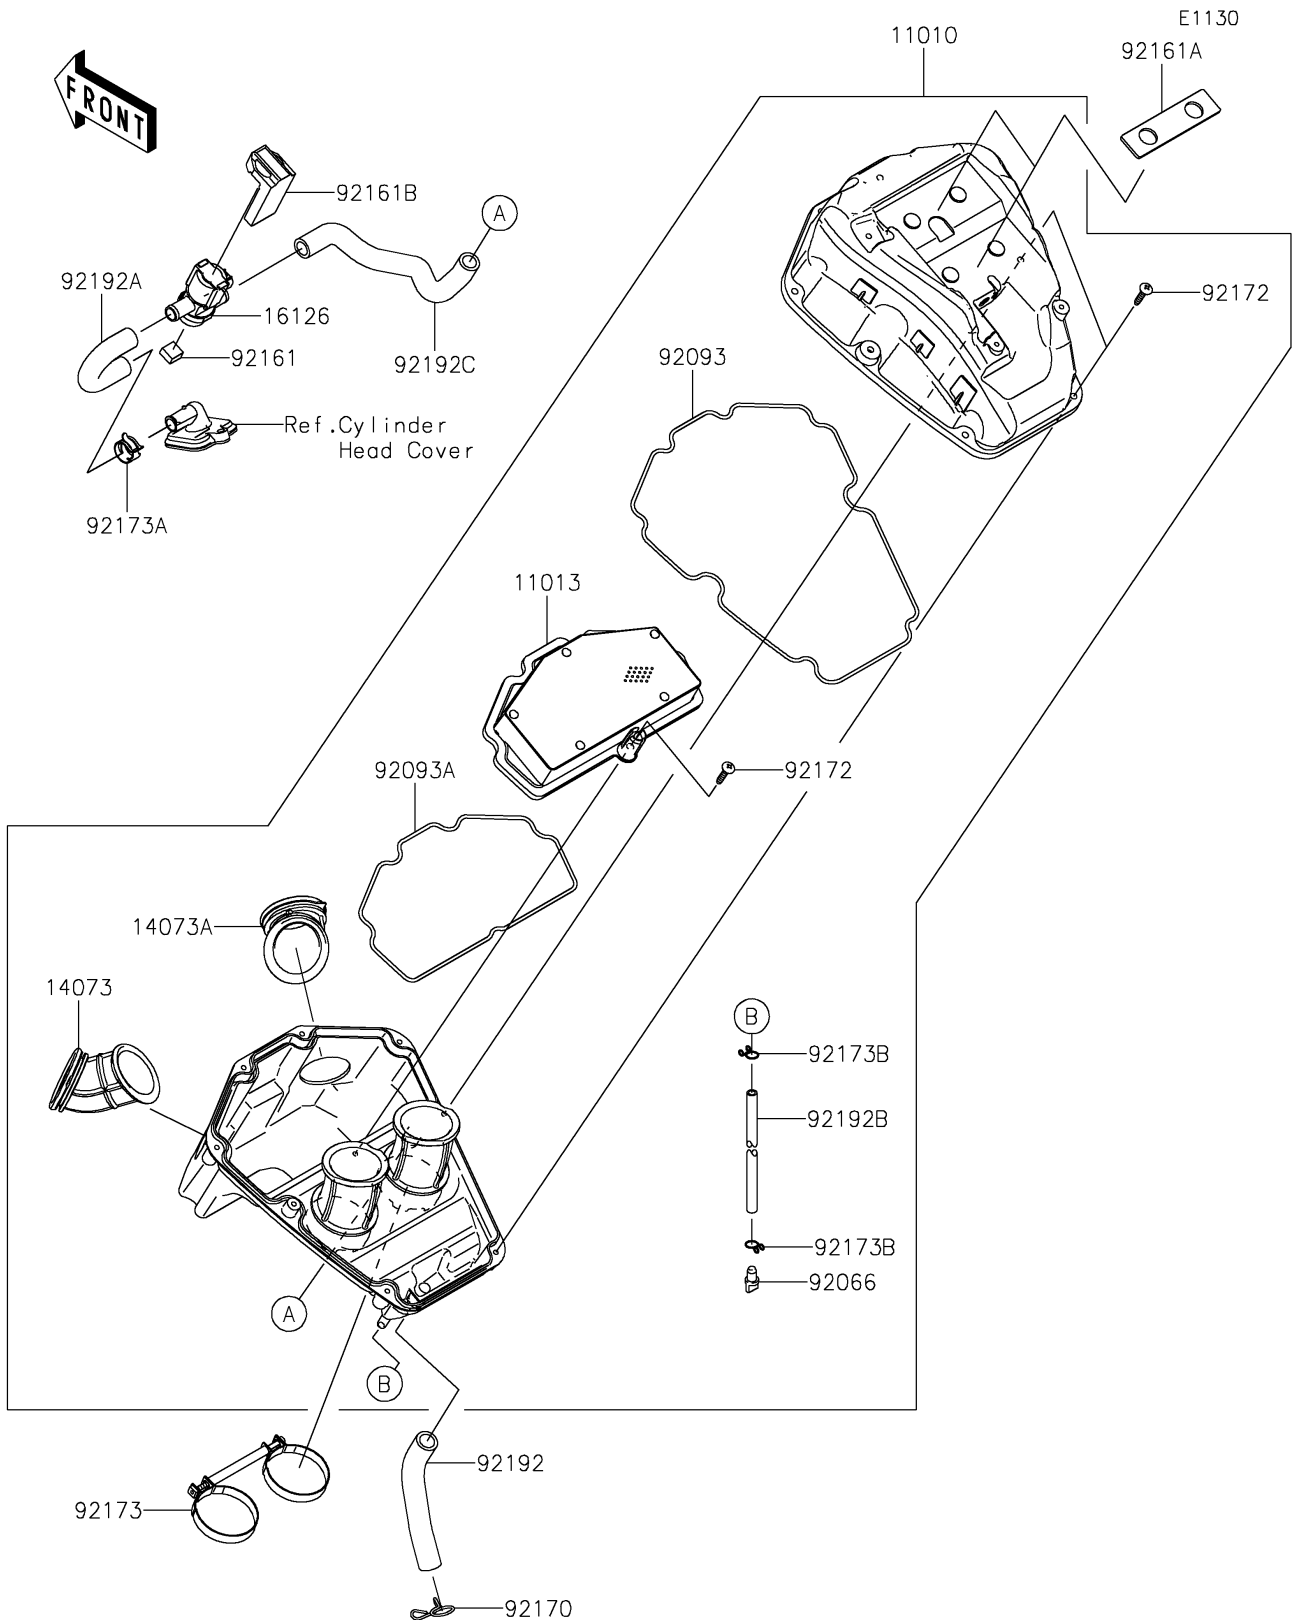

2024 VULCAN® S CAFE ABS

PARTS DIAGRAM

Air Cleaner

2024 VULCAN® S CAFE ABS

PARTS LIST

Air Cleaner

ITEM NAME	PART NUMBER	QUANTITY
FILTER-ASSY-AIR (Ref # 11010)	11010-0873	1
ELEMENT-AIR FILTER (Ref # 11013)	11013-0745	1
DUCT,INTAKE,LH (Ref # 14073)	14073-0799	1
DUCT,INTAKE,RH (Ref # 14073A)	14073-0800	1
VALVE,AIR SWITCHING (Ref # 16126)	16126-0743	1
PLUG,DRAIN (Ref # 92066)	92066-0782	1
SEAL (Ref # 92093)	92093-0610	1
SEAL,ELEMENT (Ref # 92093A)	92093-0611	1
DAMPER (Ref # 92161)	92161-1374	1
DAMPER (Ref # 92161A)	92161-1428	2
DAMPER (Ref # 92161B)	92161-1933	1
CLAMP (Ref # 92170)	92170-1017	1
SCREW,5X25 (Ref # 92172)	92172-0891	9
CLAMP (Ref # 92173)	92173-1698	1
CLAMP (Ref # 92173A)	92173-2344	1
CLAMP,10MM (Ref # 92173B)	92173-2400	2
TUBE,BREATHER (Ref # 92192)	92192-0958	1
TUBE,ASV-HEAD (Ref # 92192A)	92192-0960	1
TUBE,DRAIN,L=245 (Ref # 92192B)	92192-1380	1
TUBE,ASV-A/C (Ref # 92192C)	92192-1381	1