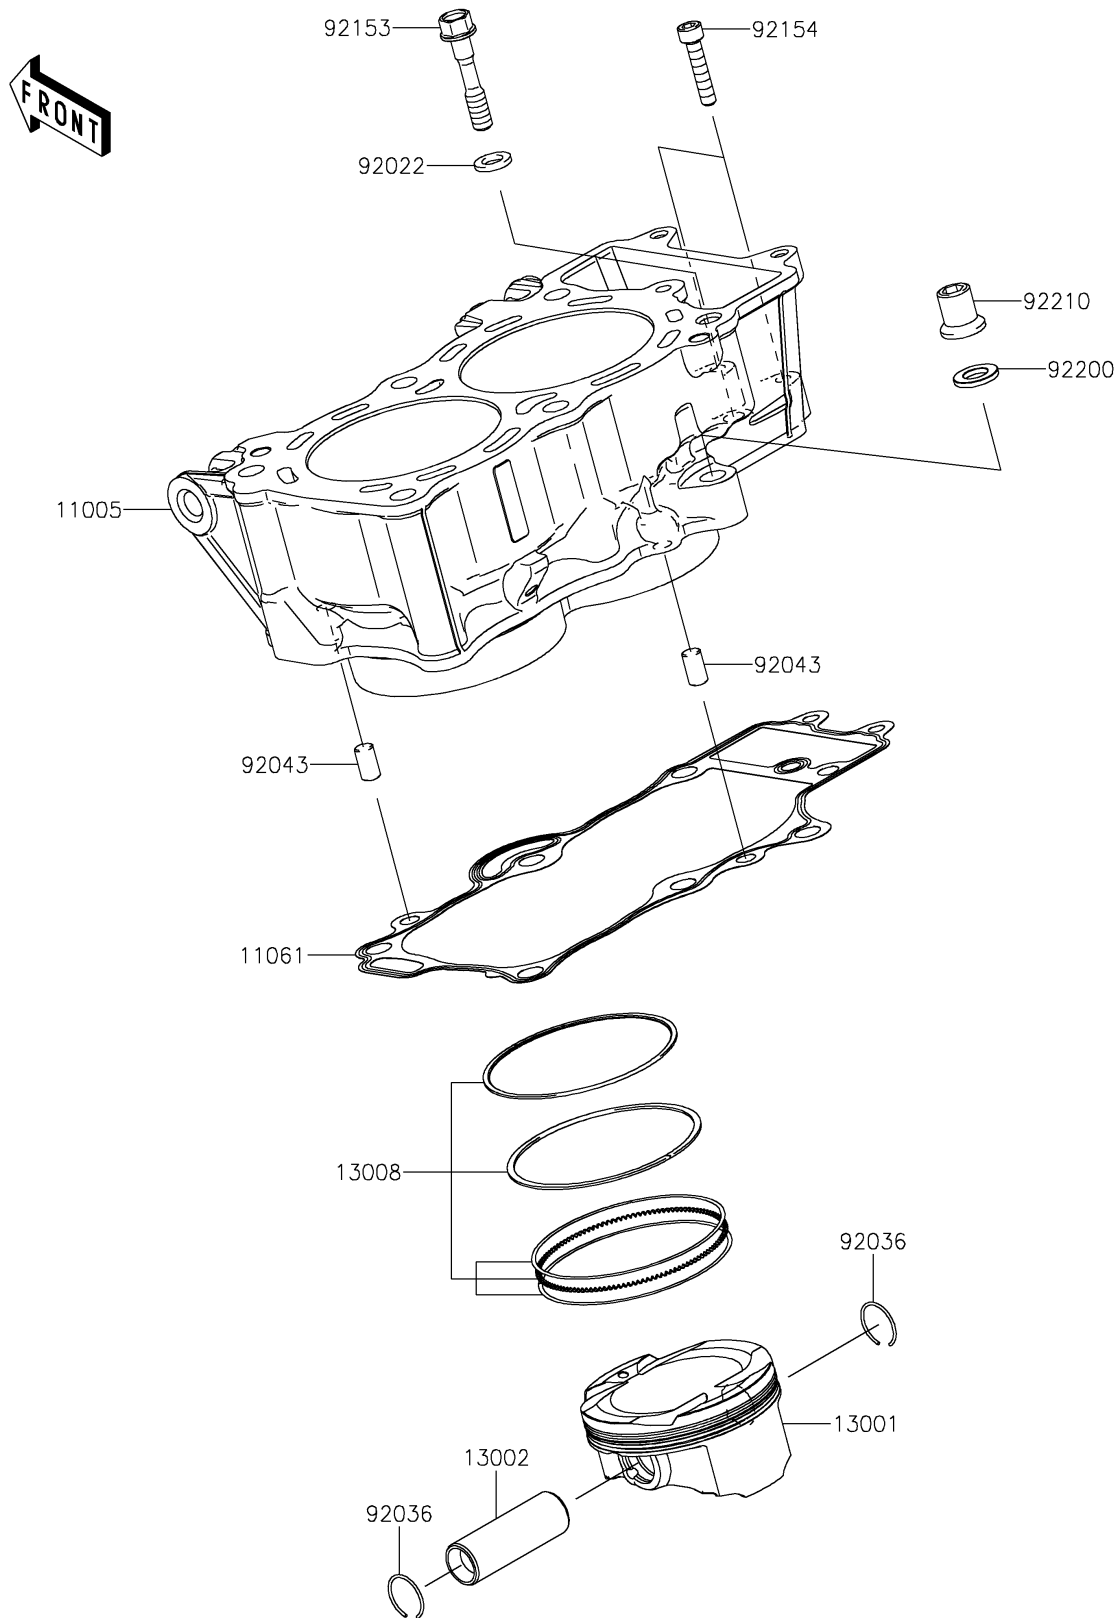

2026 VULCAN® S CAFE ABS

PARTS DIAGRAM

Cylinder/Piston(s)

E1120

2026 VULCAN[®] S CAFE ABS

PARTS LIST

Cylinder/Piston(s)

ITEM NAME

PART NUMBER

QUANTITY
