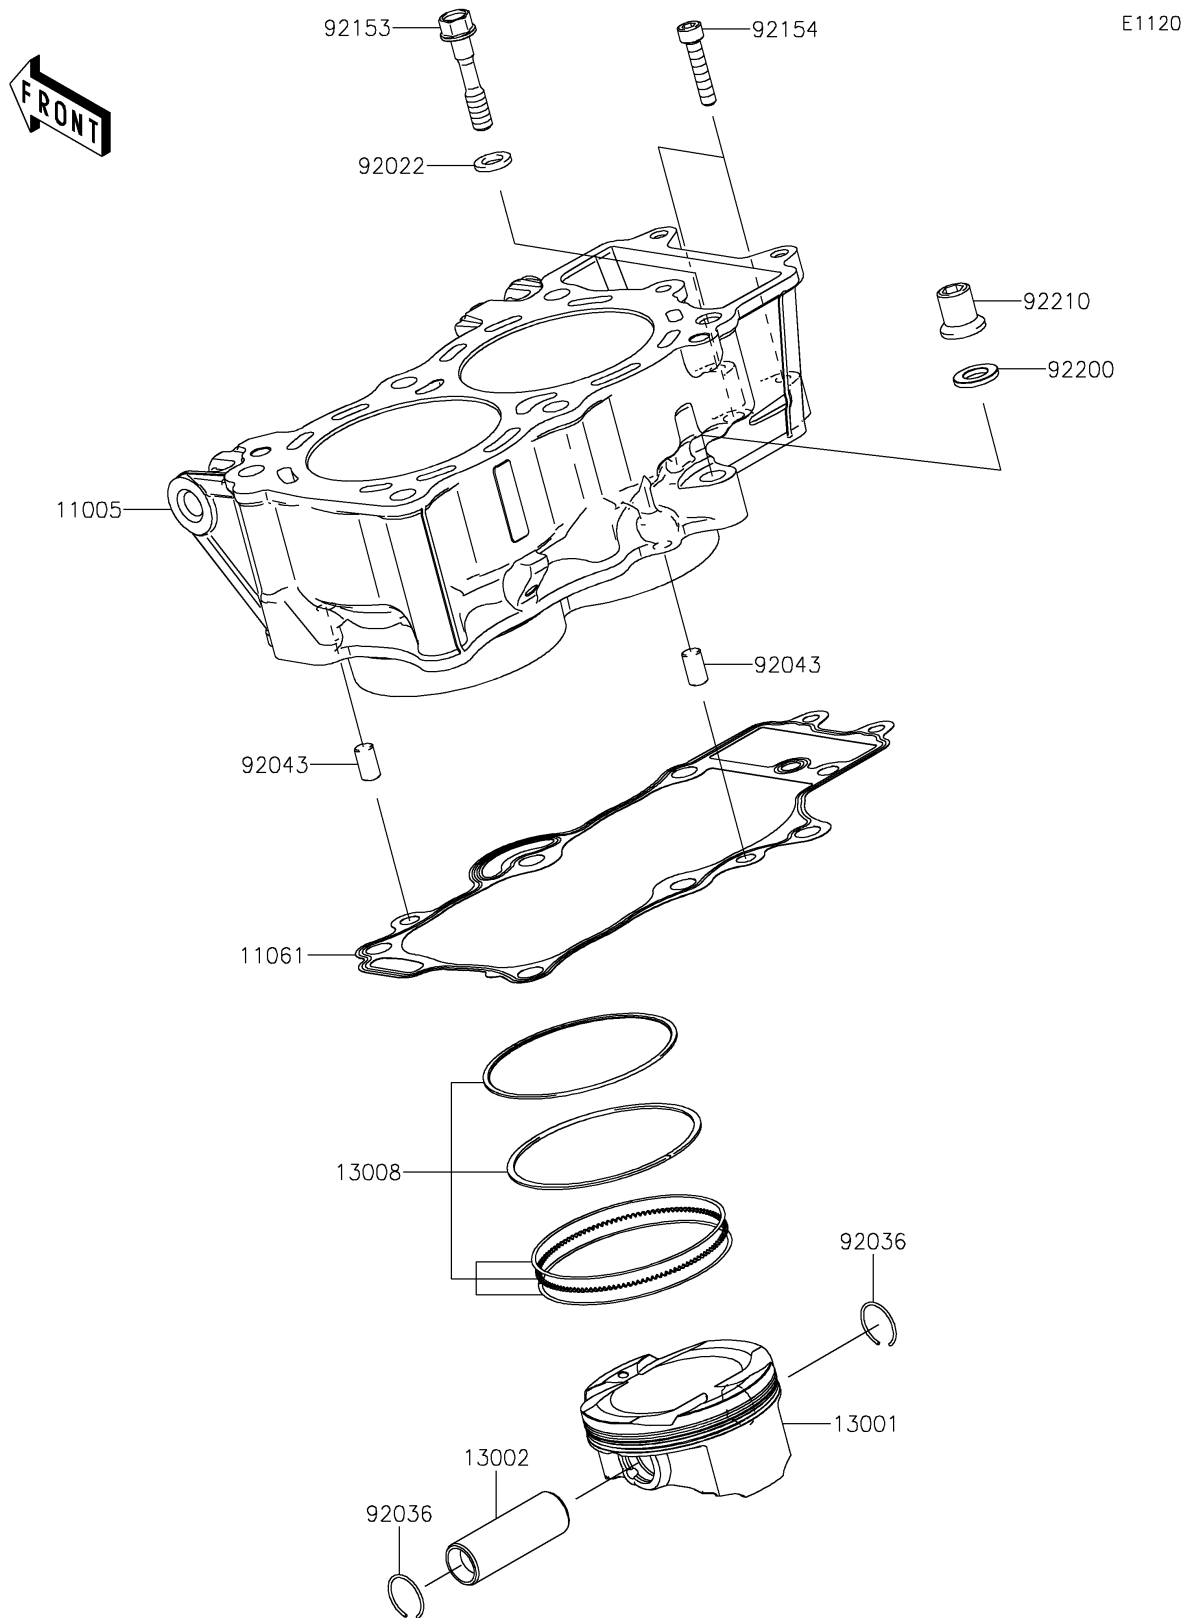

2024 VULCAN® S CAFE ABS

PARTS DIAGRAM

Cylinder/Piston(s)

2024 VULCAN[®] S CAFE ABS

PARTS LIST

Cylinder/Piston(s)

ITEM NAME

PART NUMBER

QUANTITY
