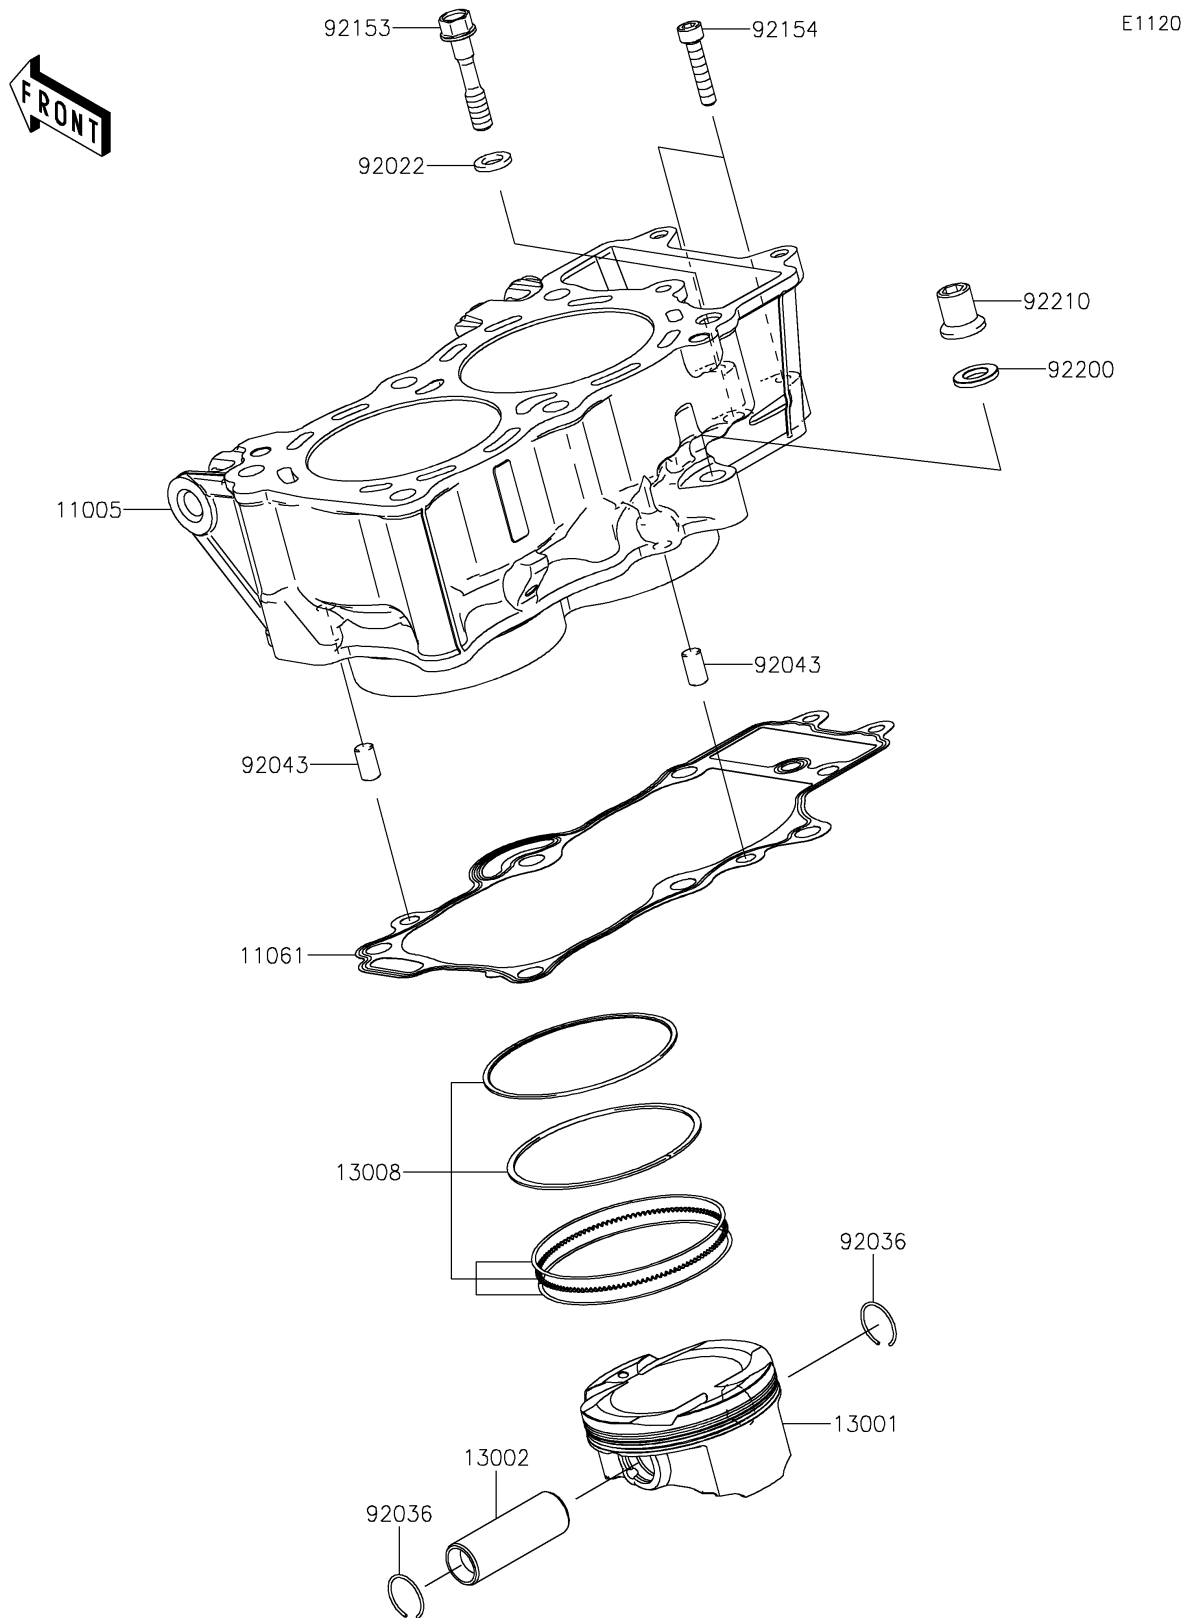

2024 VULCAN® S CAFE ABS

PARTS DIAGRAM

Cylinder/Piston(s)

2024 VULCAN[®] S CAFE ABS

PARTS LIST

Cylinder/Piston(s)

ITEM NAME	PART NUMBER	QUANTITY
CYLINDER-ENGINE (Ref # 11005)	11005-0580	1
GASKET,CYLINDER BASE (Ref # 11061)	11061-0171	1
PISTON-ENGINE (Ref # 13001)	13001-0760	2
PIN-PISTON (Ref # 13002)	13002-0007	2
RING-SET-PISTON (Ref # 13008)	13008-1196	2
WASHER,9X15.5X2 (Ref # 92022)	92022-1401	1
RING-SNAP,PISTON PIN (Ref # 92036)	92036-008	4
PIN,8X14 (Ref # 92043)	92043-1567	2
BOLT,8X43 (Ref # 92153)	92153-1011	1
BOLT,SOCKET,6X30 (Ref # 92154)	92154-0116	2
WASHER,10.5X19X2.3 (Ref # 92200)	92200-0363	1
NUT (Ref # 92210)	92210-0223	1