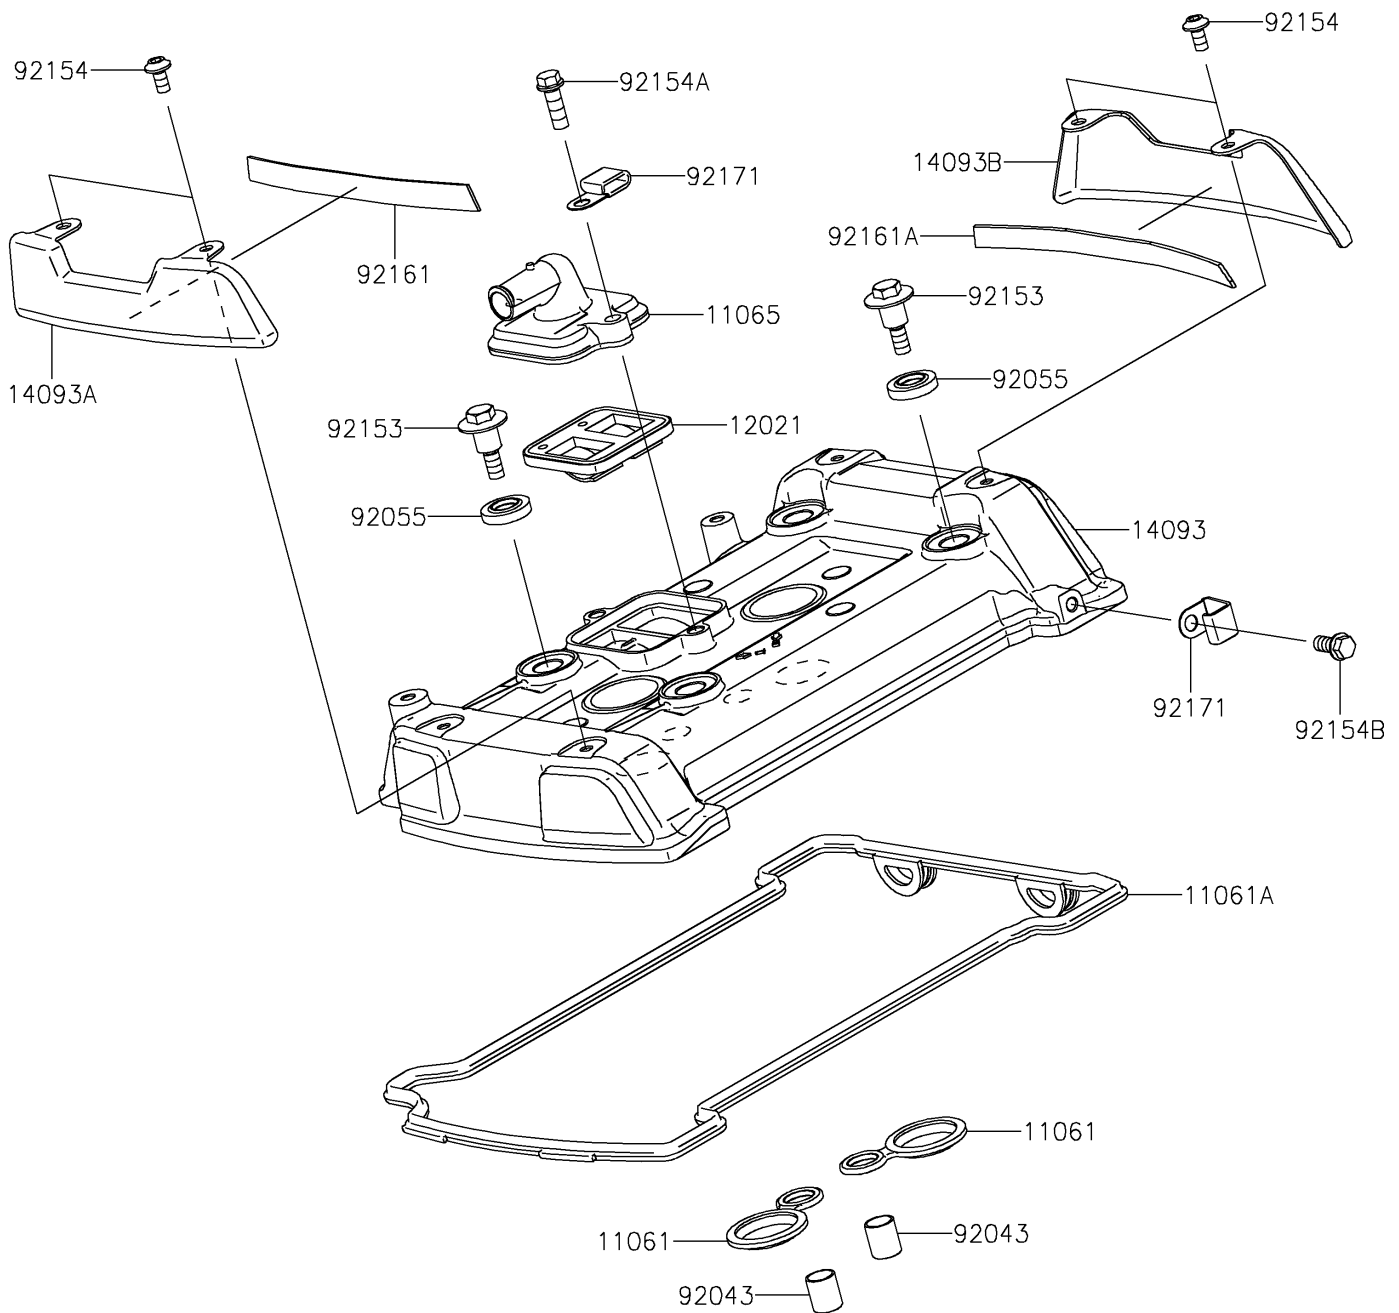

2026 Vulcan S CAFÉ

PARTS DIAGRAM

Cylinder Head Cover

E1112

2026 Vulcan S CAFÉ

PARTS LIST

Cylinder Head Cover

ITEM NAME

PART NUMBER

QUANTITY
