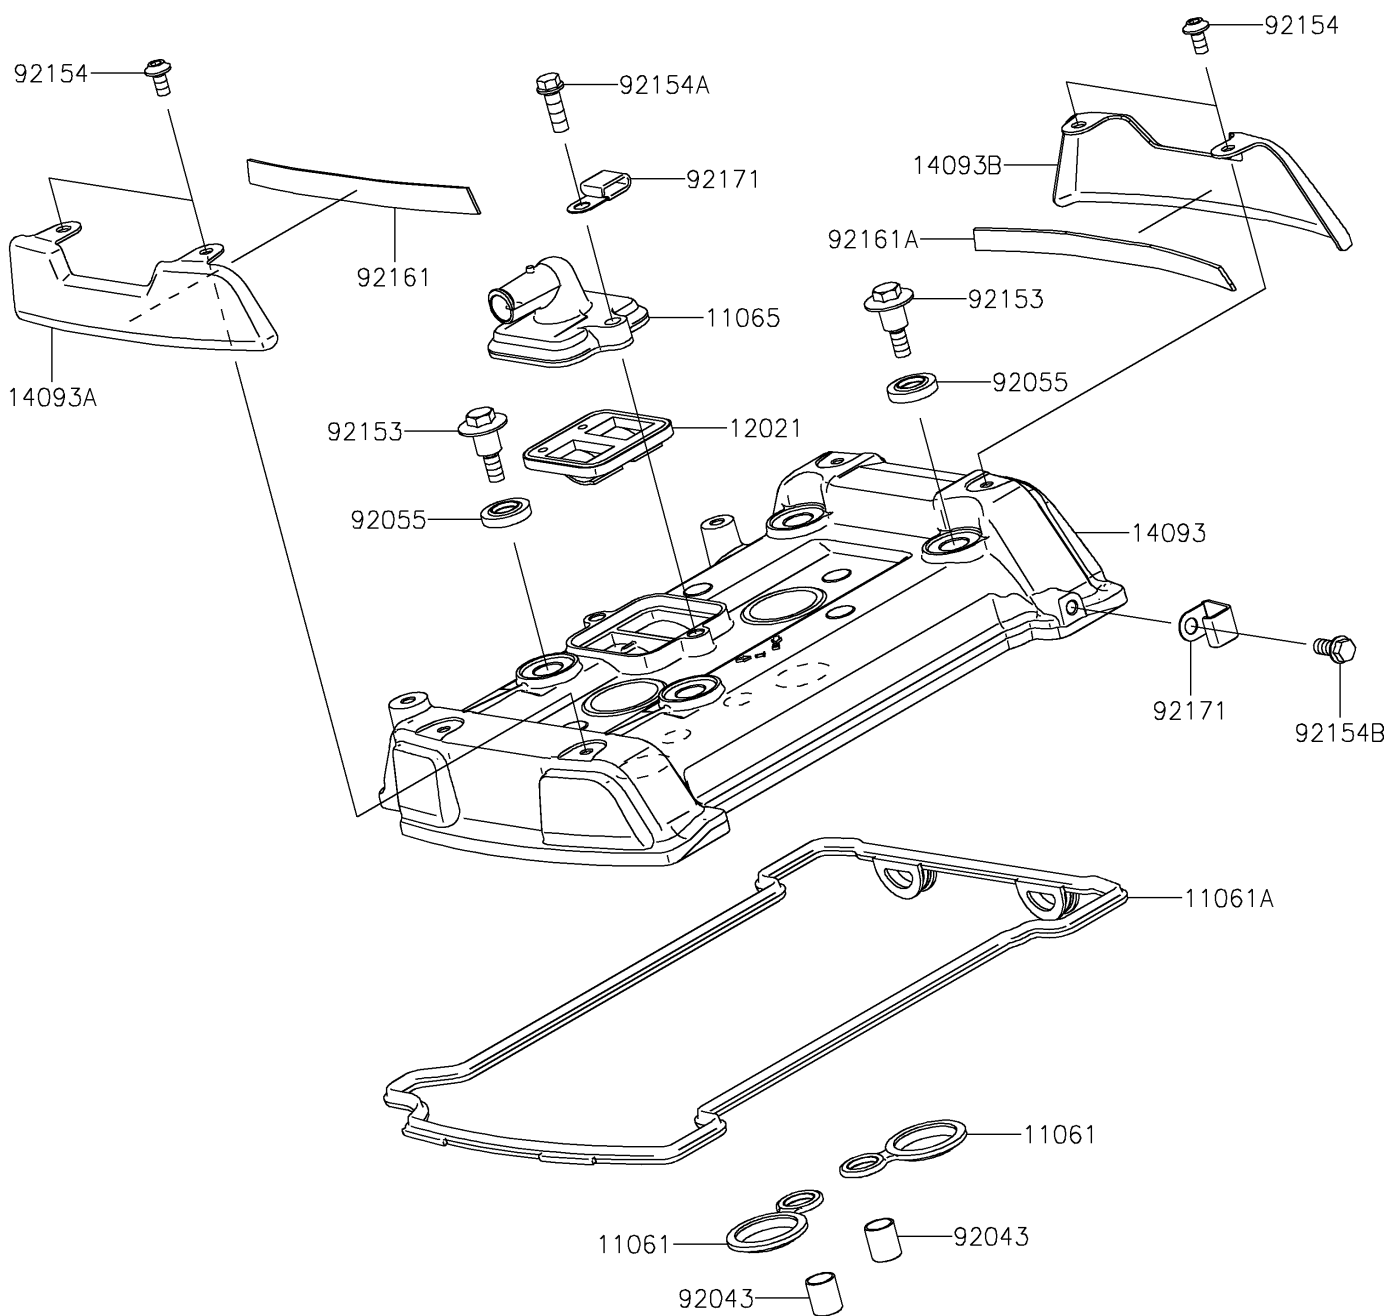

2024 VULCAN[®] S CAFE ABS

PARTS DIAGRAM Cylinder Head Cover

E1112

2024 VULCAN[®] S CAFE ABS

PARTS LIST

Cylinder Head Cover

ITEM NAME	PART NUMBER	QUANTITY
-----------	-------------	----------
