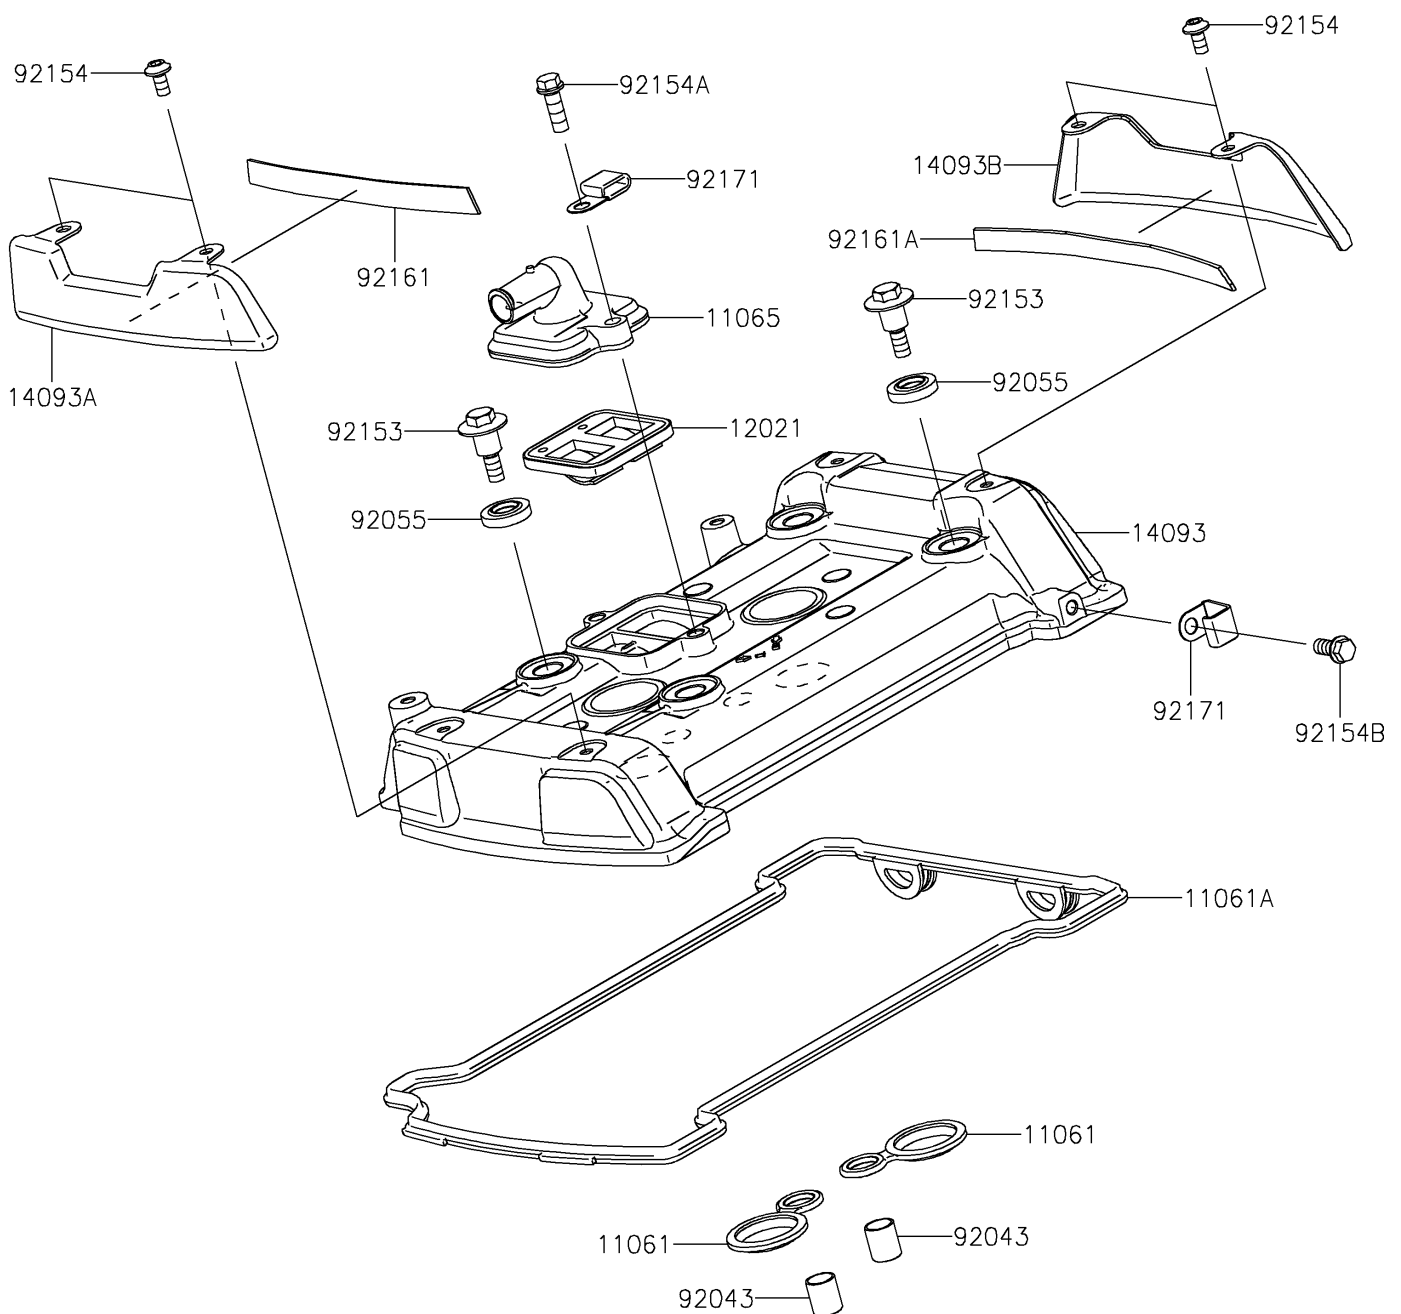

2026 VULCAN® S CAFE ABS

PARTS DIAGRAM Cylinder Head Cover

E1112

2026 VULCAN® S CAFE ABS

PARTS LIST

Cylinder Head Cover

ITEM NAME	PART NUMBER	QUANTITY
GASKET,SPARK PLUG HOLE (Ref # 11061)	11061-0105	2
GASKET,HEAD COVER (Ref # 11061A)	11061-0926	1
CAP (Ref # 11065)	11065-1320	1
VALVE-ASSY-REED (Ref # 12021)	12021-0716	1
COVER,HEAD (Ref # 14093)	14093-0053	1
COVER,DRESS,LH (Ref # 14093A)	14093-0361	1
COVER,DRESS,RH (Ref # 14093B)	14093-0362	1
PIN,10.1X12X14 (Ref # 92043)	92043-4009	2
RING-O,HEAD COVER BOLT (Ref # 92055)	92055-0195	4
BOLT,HEAD COVER (Ref # 92153)	92153-0793	4
BOLT,SOCKET,5X10 (Ref # 92154)	92154-1691	4
BOLT,FLANGED,6X18 (Ref # 92154A)	92154-1775	2
BOLT,FLANGED,6X12 (Ref # 92154B)	92154-1776	1
DAMPER,DRESS COVER,LH (Ref # 92161)	92161-1765	1
DAMPER,DRESS COVER,RH (Ref # 92161A)	92161-1766	1
CLAMP (Ref # 92171)	92171-0813	2