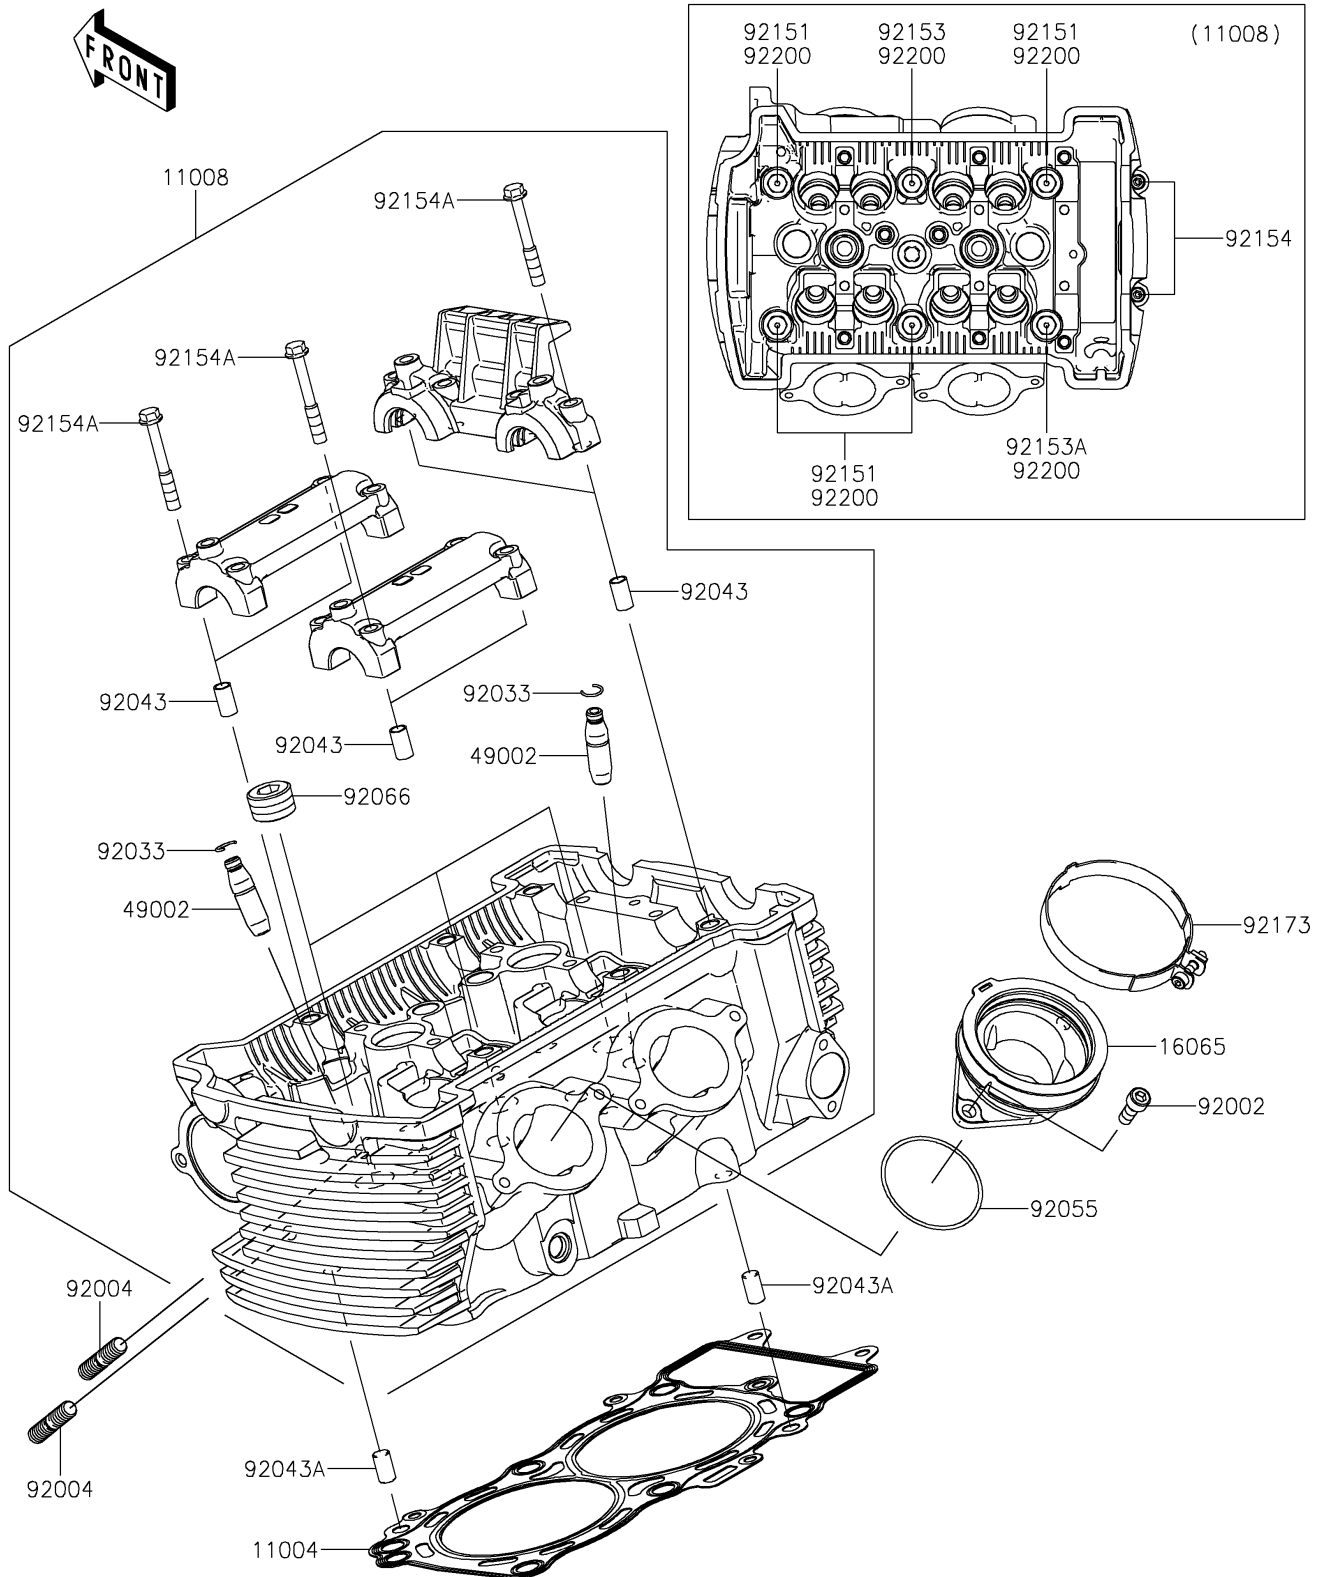

2024 VULCAN® S CAFE ABS

PARTS DIAGRAM

Cylinder Head

E1111

2024 VULCAN[®] S CAFE ABS

PARTS LIST Cylinder Head

ITEM NAME	PART NUMBER	QUANTITY
-----------	-------------	----------
