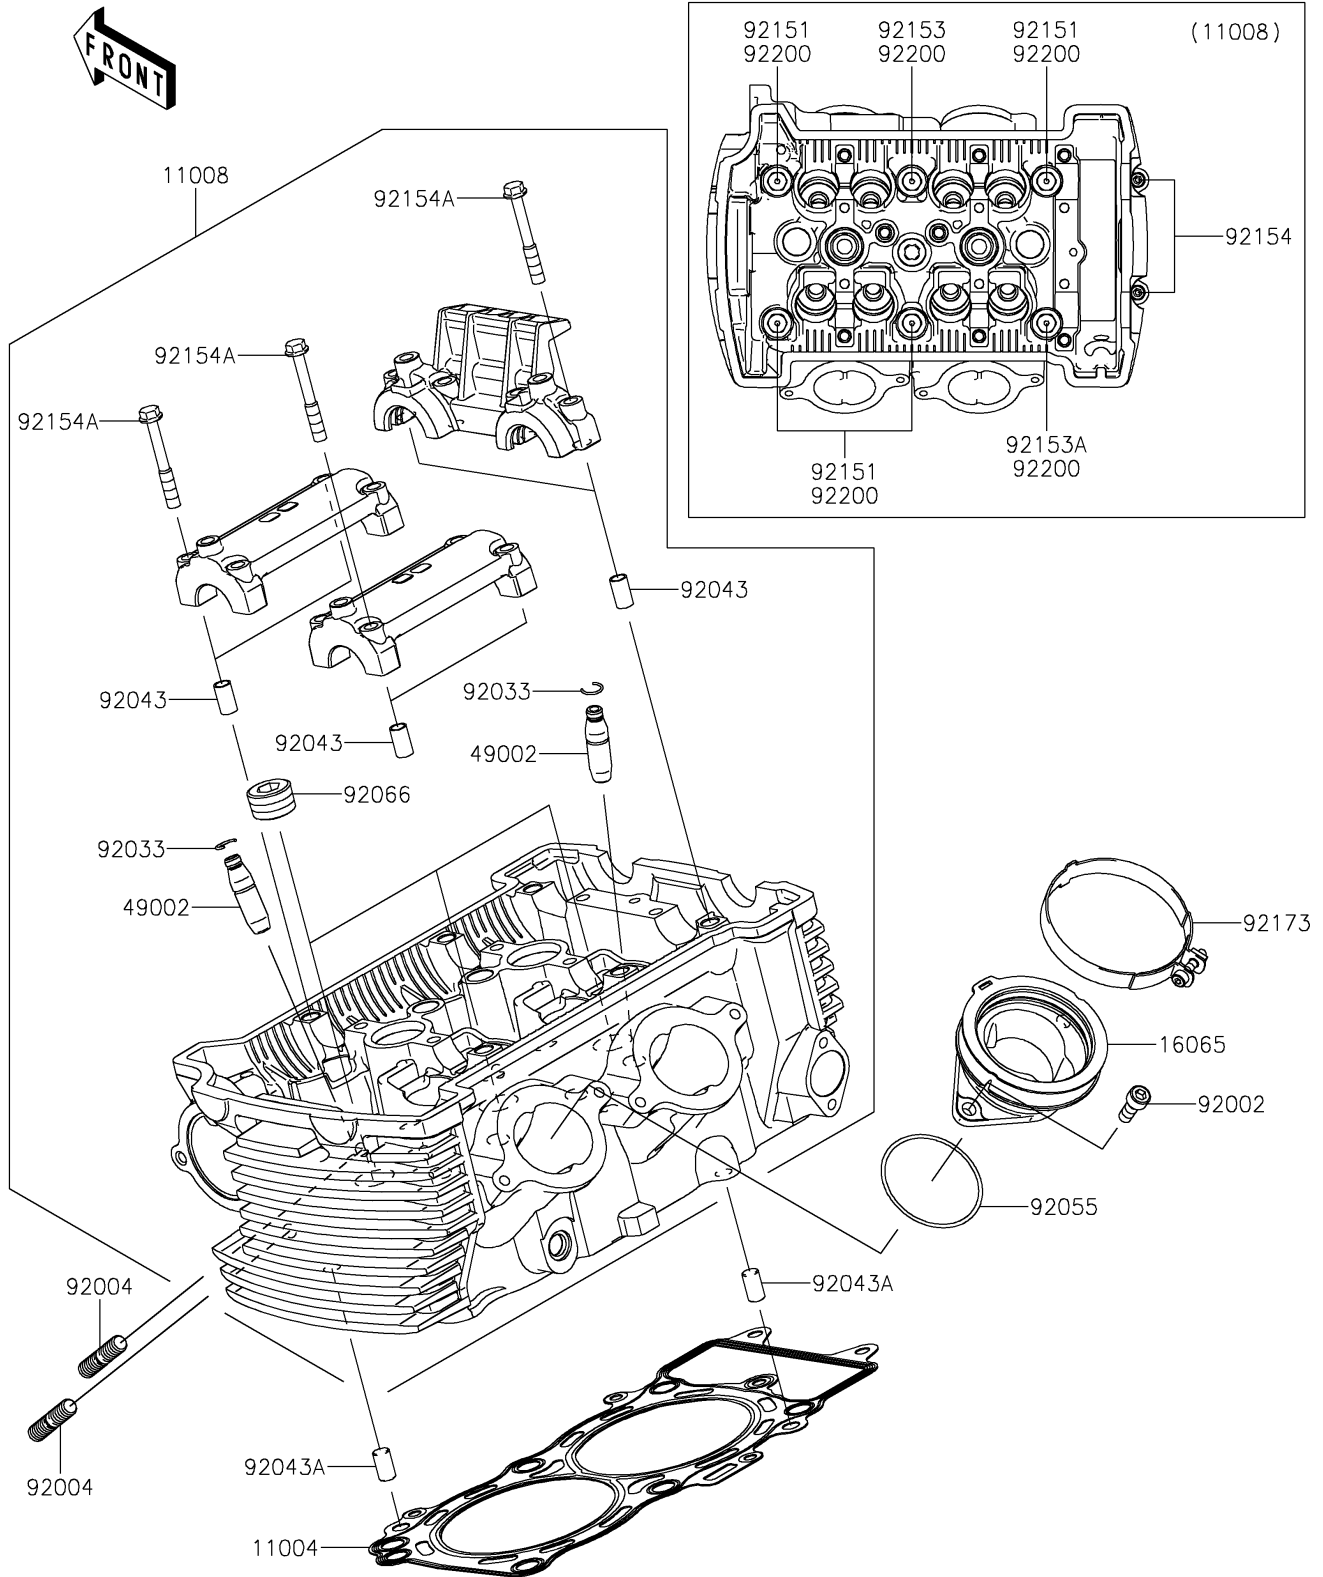

2026 Vulcan S CAFÉ

PARTS DIAGRAM

Cylinder Head

E1111

2026 Vulcan S CAFÉ

PARTS LIST

Cylinder Head

ITEM NAME

PART NUMBER

QUANTITY
