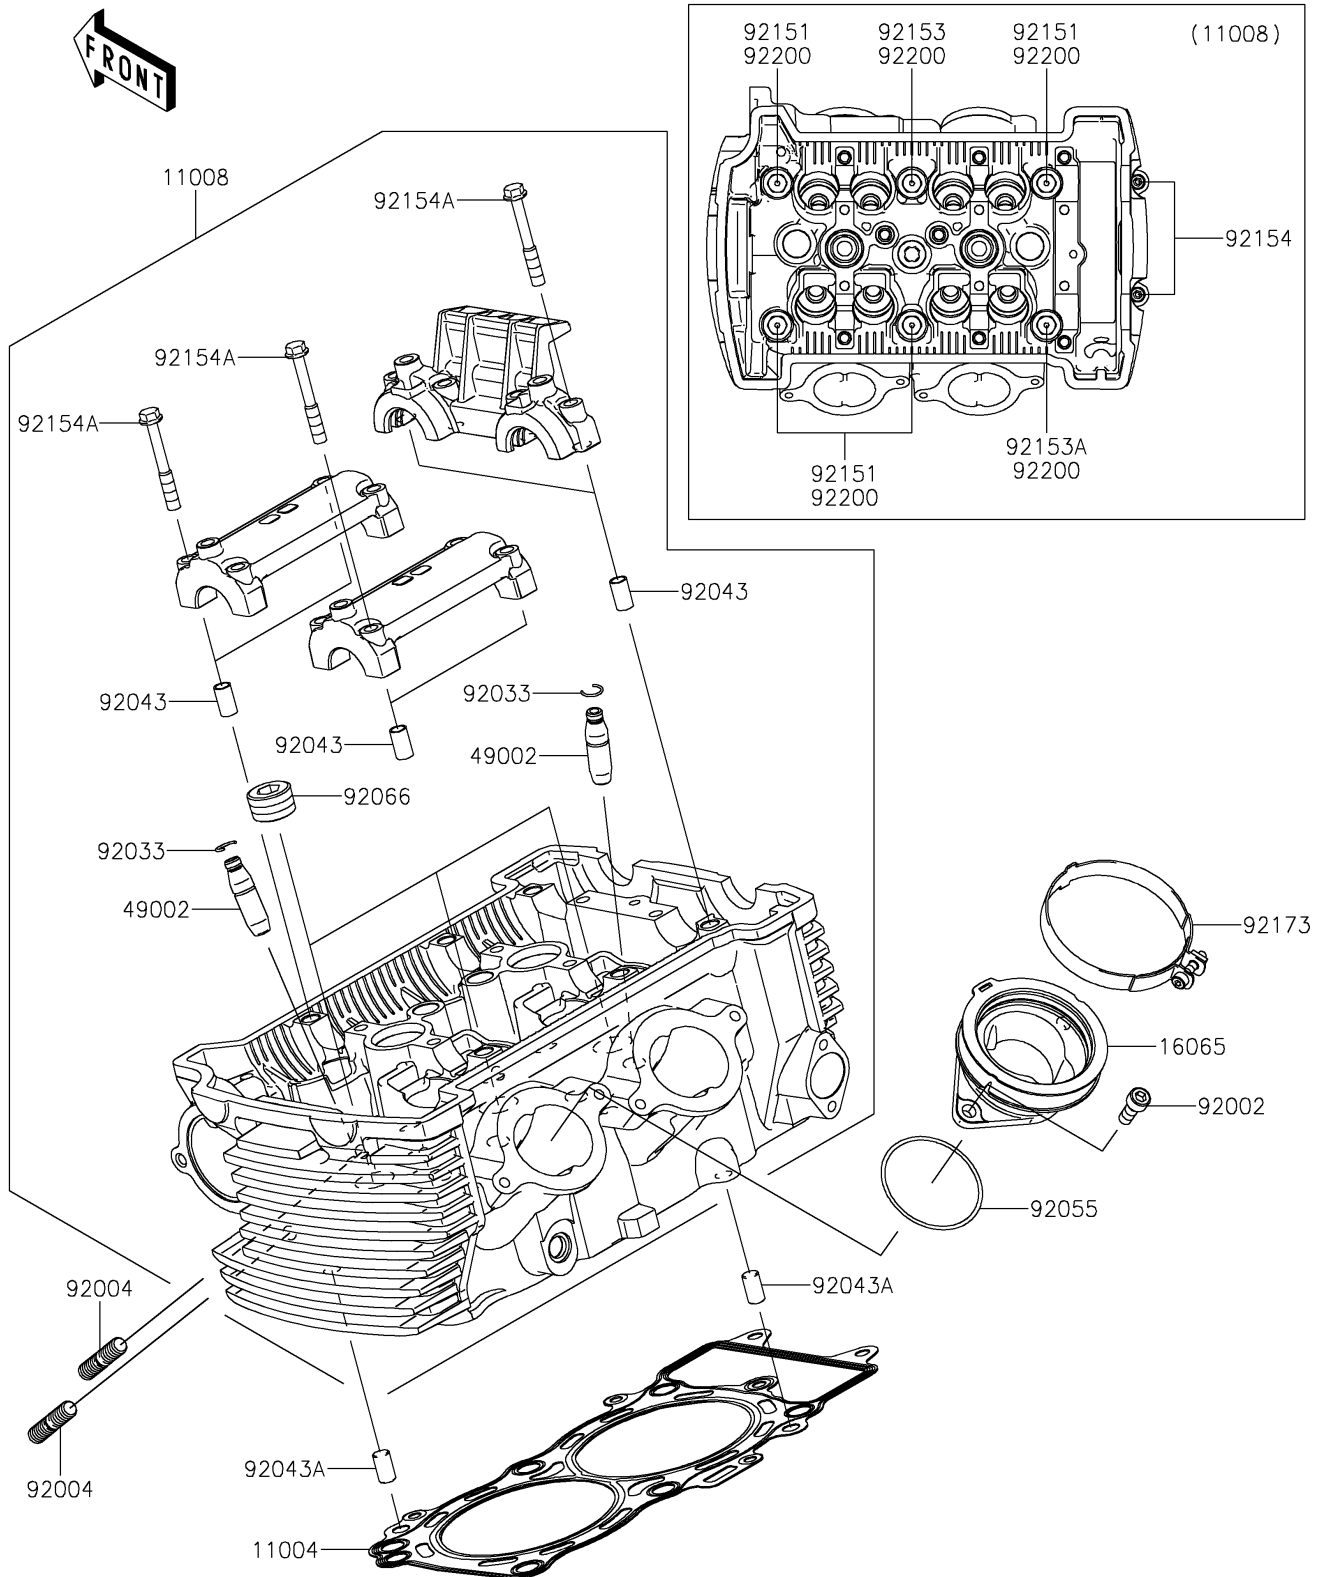

2026 VULCAN® S CAFE ABS

PARTS DIAGRAM

Cylinder Head

E1111

2026 VULCAN® S CAFE ABS

PARTS LIST

Cylinder Head

ITEM NAME	PART NUMBER	QUANTITY
GASKET-HEAD (Ref # 11004)	11004-0064	1
HEAD-COMP-CYLINDER (Ref # 11008)	11008-0992	1
HOLDER-CARBURETOR (Ref # 16065)	16065-0128	2
GUIDE-VALVE (Ref # 49002)	49002-1116	8
BOLT,6X16 (Ref # 92002)	92002-1143	4
STUD,8X22 (Ref # 92004)	92004-0025	4
RING-SNAP (Ref # 92033)	92033-1247	8
PIN,6.2X8X14 (Ref # 92043)	92043-1263	6
PIN,8X14 (Ref # 92043A)	92043-1567	2
RING-O,47X1.9 (Ref # 92055)	92055-1600	2
PLUG,PT1/2X12.5 (Ref # 92066)	92066-0002	3
BOLT,10X158 (Ref # 92151)	92151-1152	4
BOLT,FLANGED-SMALL,10X176 (Ref # 92153)	92153-0972	1
BOLT,FLANGED-SMALL,10X80 (Ref # 92153A)	92153-1321	1
BOLT,SOCKET,6X30 (Ref # 92154)	92154-0116	2
BOLT,FLANGED,6X45 (Ref # 92154A)	92154-3737	12
CLAMP (Ref # 92173)	92173-0239	2
WASHER,10.5X19X2.3 (Ref # 92200)	92200-0363	6