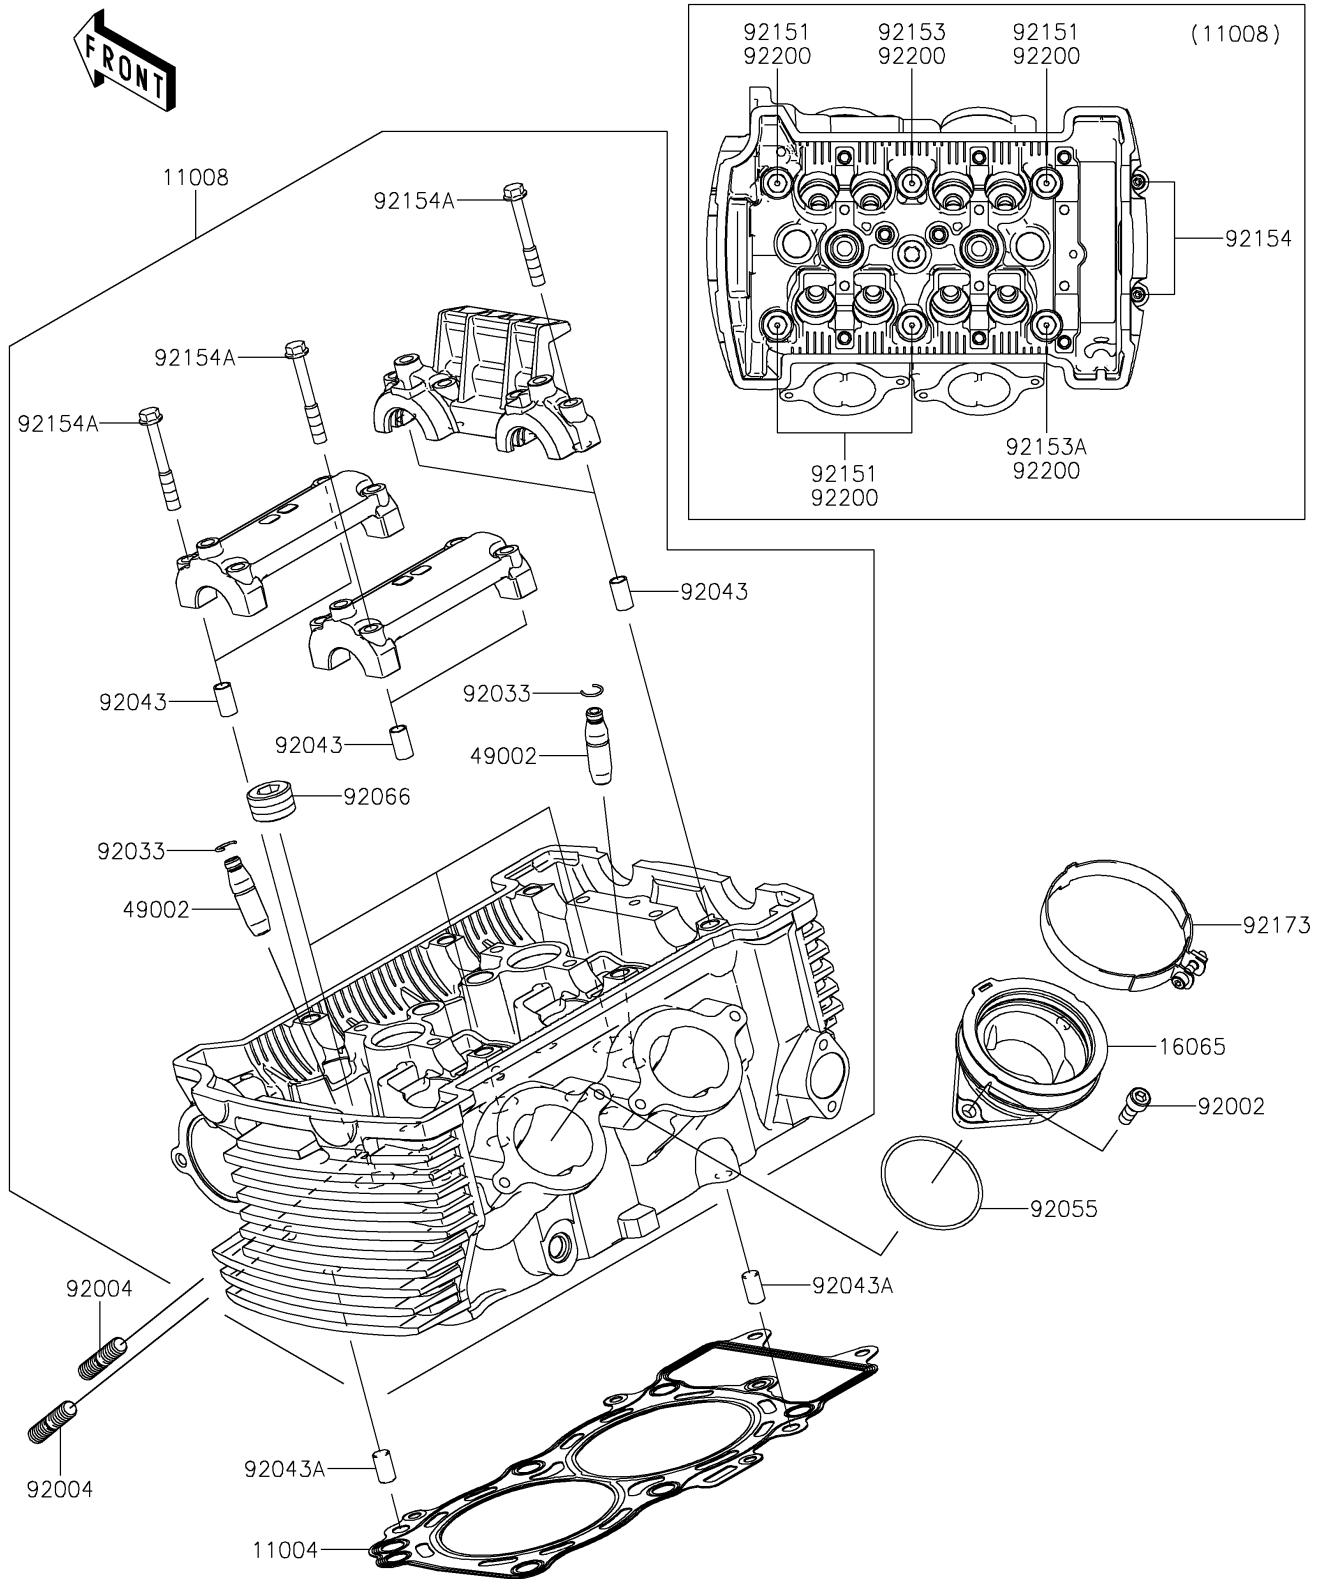

2025 Vulcan S CAFÉ

PARTS DIAGRAM

Cylinder Head

E1111

2025 Vulcan S CAFÉ

PARTS LIST

Cylinder Head

ITEM NAME	PART NUMBER	QUANTITY
GASKET-HEAD (Ref # 11004)	11004-0064	1
HEAD-COMP-CYLINDER (Ref # 11008)	11008-0992	1
HOLDER-CARBURETOR (Ref # 16065)	16065-0128	2
GUIDE-VALVE (Ref # 49002)	49002-1116	8
BOLT,6X16 (Ref # 92002)	92002-1143	4
STUD,8X22 (Ref # 92004)	92004-0025	4
RING-SNAP (Ref # 92033)	92033-1247	8
PIN,6.2X8X14 (Ref # 92043)	92043-1263	6
PIN,8X14 (Ref # 92043A)	92043-1567	2
RING-O,47X1.9 (Ref # 92055)	92055-1600	2
PLUG,PT1/2X12.5 (Ref # 92066)	92066-0002	3
BOLT,10X158 (Ref # 92151)	92151-1152	4
BOLT,FLANGED-SMALL,10X176 (Ref # 92153)	92153-0972	1
BOLT,FLANGED-SMALL,10X80 (Ref # 92153A)	92153-1321	1
BOLT,SOCKET,6X30 (Ref # 92154)	92154-0116	2
BOLT,FLANGED,6X45 (Ref # 92154A)	92154-3737	12
CLAMP (Ref # 92173)	92173-0239	2
WASHER,10.5X19X2.3 (Ref # 92200)	92200-0363	6