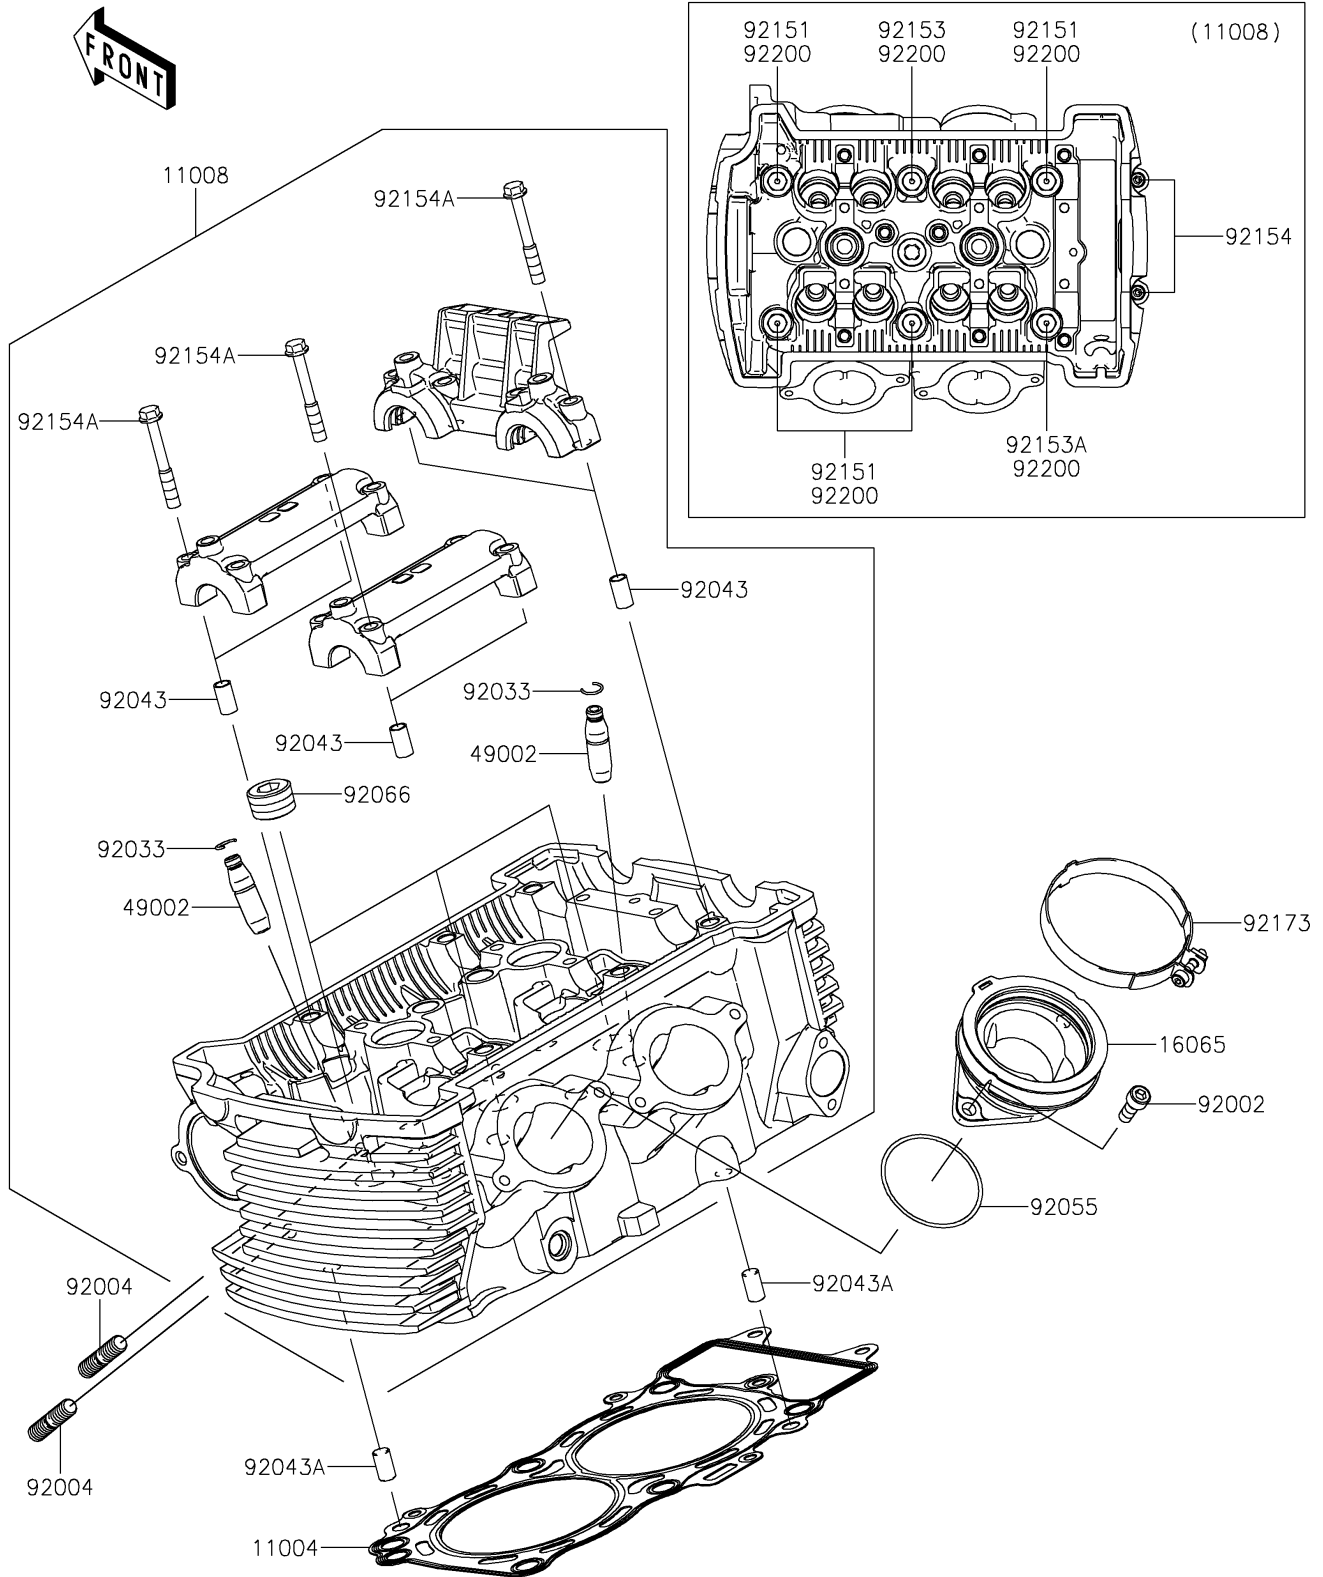

2024 Vulcan S CAFÉ

PARTS DIAGRAM

Cylinder Head

E1111

2024 Vulcan S CAFÉ

PARTS LIST

Cylinder Head

ITEM NAME	PART NUMBER	QUANTITY
GASKET-HEAD (Ref # 11004)	11004-0064	1
HEAD-COMP-CYLINDER (Ref # 11008)	11008-0992	1
HOLDER-CARBURETOR (Ref # 16065)	16065-0128	2
GUIDE-VALVE (Ref # 49002)	49002-1116	8
BOLT,6X16 (Ref # 92002)	92002-1143	4
STUD,8X22 (Ref # 92004)	92004-0025	4
RING-SNAP (Ref # 92033)	92033-1247	8
PIN,6.2X8X14 (Ref # 92043)	92043-1263	6
PIN,8X14 (Ref # 92043A)	92043-1567	2
RING-O,47X1.9 (Ref # 92055)	92055-1600	2
PLUG,PT1/2X12.5 (Ref # 92066)	92066-0002	3
BOLT,10X158 (Ref # 92151)	92151-1152	4
BOLT,FLANGED-SMALL,10X176 (Ref # 92153)	92153-0972	1
BOLT,FLANGED-SMALL,10X80 (Ref # 92153A)	92153-1321	1
BOLT,SOCKET,6X30 (Ref # 92154)	92154-0116	2
BOLT,FLANGED,6X45 (Ref # 92154A)	92154-3737	12
CLAMP (Ref # 92173)	92173-0239	2
WASHER,10.5X19X2.3 (Ref # 92200)	92200-0363	6