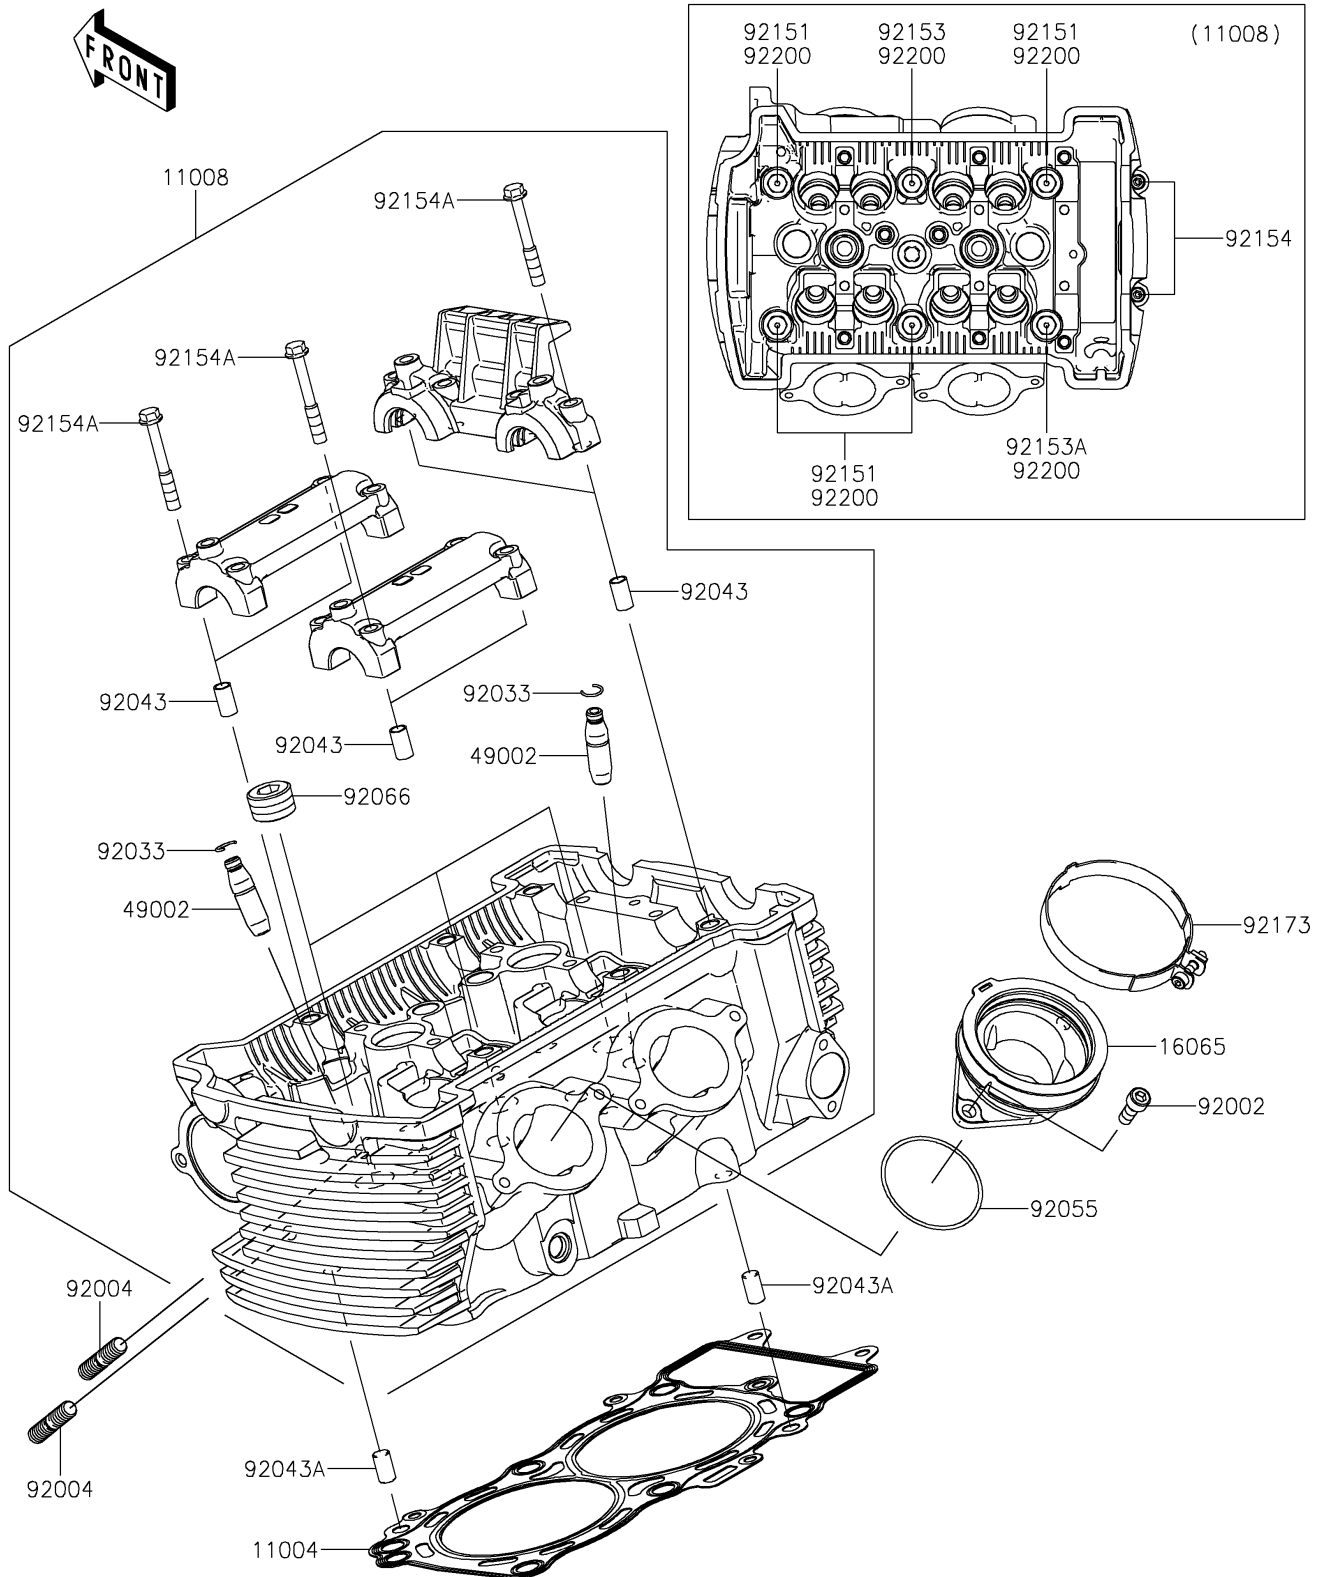

2024 VULCAN® S CAFE ABS

PARTS DIAGRAM

Cylinder Head

E1111

2024 VULCAN® S CAFE ABS

PARTS LIST

Cylinder Head

ITEM NAME	PART NUMBER	QUANTITY
GASKET-HEAD (Ref # 11004)	11004-0064	1
HEAD-COMP-CYLINDER (Ref # 11008)	11008-0992	1
HOLDER-CARBURETOR (Ref # 16065)	16065-0128	2
GUIDE-VALVE (Ref # 49002)	49002-1116	8
BOLT,6X16 (Ref # 92002)	92002-1143	4
STUD,8X22 (Ref # 92004)	92004-0025	4
RING-SNAP (Ref # 92033)	92033-1247	8
PIN,6.2X8X14 (Ref # 92043)	92043-1263	6
PIN,8X14 (Ref # 92043A)	92043-1567	2
RING-O,47X1.9 (Ref # 92055)	92055-1600	2
PLUG,PT1/2X12.5 (Ref # 92066)	92066-0002	3
BOLT,10X158 (Ref # 92151)	92151-1152	4
BOLT,FLANGED-SMALL,10X176 (Ref # 92153)	92153-0972	1
BOLT,FLANGED-SMALL,10X80 (Ref # 92153A)	92153-1321	1
BOLT,SOCKET,6X30 (Ref # 92154)	92154-0116	2
BOLT,FLANGED,6X45 (Ref # 92154A)	92154-3737	12
CLAMP (Ref # 92173)	92173-0239	2
WASHER,10.5X19X2.3 (Ref # 92200)	92200-0363	6