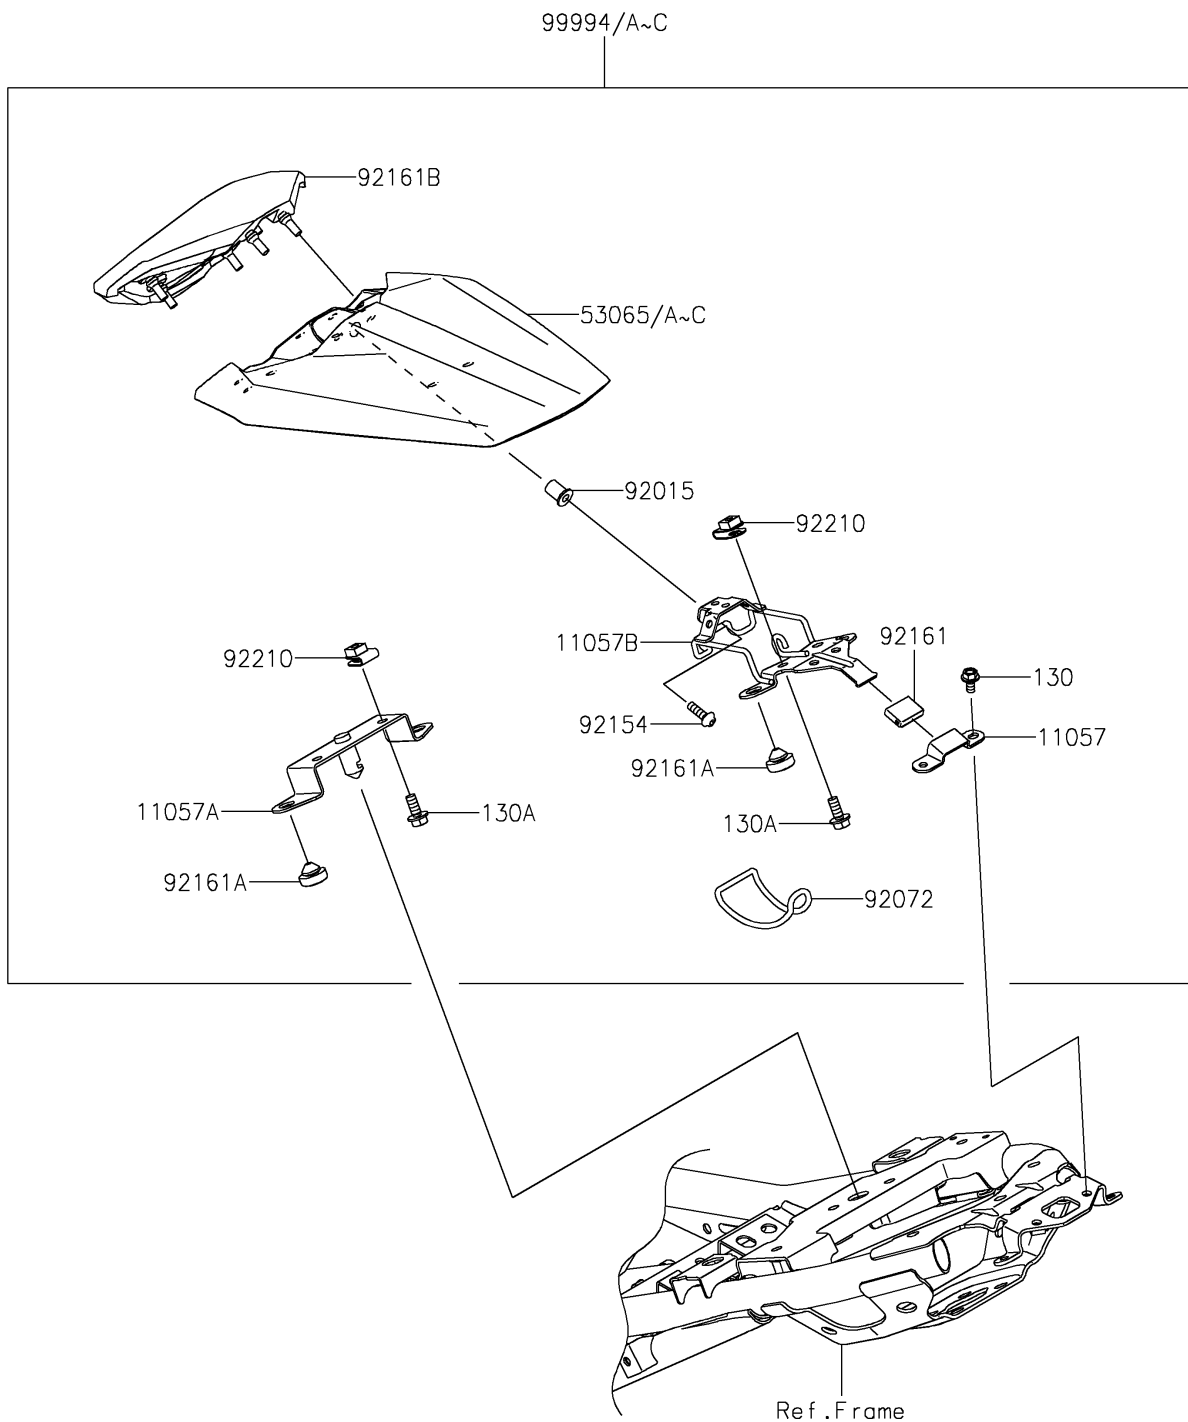

2026 NINJA[®] ZX[™]-4RR ABS

PARTS DIAGRAM

Accessory(Pillion Seat Cover)

F2910B

2026 NINJA® ZX™-4RR ABS

PARTS LIST

Accessory(Pillion Seat Cover)

ITEM NAME	PART NUMBER	QUANTITY
BRACKET (Ref # 11057)	11057-2879	1
BRACKET,FR (Ref # 11057A)	11057-2943	1
BRACKET,RR (Ref # 11057B)	11057-2944	1
COVER SEAT,PILLION,M.M.W.SIL (Ref # 53065)	53065-0079-63V	1
COVER SEAT,PILLION,M.S.BLACK (Ref # 53065A)	53065-0079-660	1
COVER SEAT,PILLION,L.GREEN (Ref # 53065B)	53065-0079-777	1
NUT,WELL,5MM (Ref # 92015)	92015-1757	1
BAND,TOOL CASE (Ref # 92072)	92072-0865	1
BOLT,SOCKET,5X16 (Ref # 92154)	92154-0209	1
DAMPER,15X21X5.5 (Ref # 92161)	92161-1472	1
DAMPER,9.5X18X6 (Ref # 92161A)	92161-1473	4
DAMPER,FR PAD (Ref # 92161B)	92161-2257	1
NUT,6MM (Ref # 92210)	92210-0277	4
PILLION SEAT COVER,M.M.W.SIL (Ref # 99994)	99994-1871-63V	1
PILLION SEAT COVER,M.S.BLACK (Ref # 99994A)	99994-1871-660	1
PILLION SEAT COVER,L.GREEN (Ref # 99994B)	99994-1871-777	1
BOLT-FLANGED,5X10 (Ref # 130)	130BA0510	2
BOLT-FLANGED,6X14 (Ref # 130A)	130BA0614	4