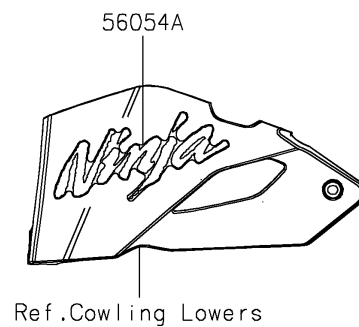

2026 NINJA® ZX™-4RR ABS

PARTS DIAGRAM

Decals(White)(STFAN/STFAL)

F2861D

2026 NINJA® ZX™-4RR ABS

PARTS LIST

Decals(White)(STFAN/STFAL)

ITEM NAME	PART NUMBER	QUANTITY
MARK,ABS (Ref # 56054)	56054-1412	2
MARK,LWR COWL.,NINJA (Ref # 56054A)	56054-4452	2
MARK,FUEL TANK,KAWASAKI (Ref # 56054B)	56054-4486	2
MARK,WINDSHIELD,KAWASAKI (Ref # 56054C)	56054-4495	1
PATTERN,FUEL TANK,LH (Ref # 56077)	56077-4062	1
PATTERN,FUEL TANK,RH (Ref # 56077A)	56077-4063	1
PATTERN,KNEE GRIP COVER,LH (Ref # 56077B)	56077-4064	1
PATTERN,KNEE GRIP COVER,RH (Ref # 56077C)	56077-4065	1
PATTERN,SIDE COWL.,LH,LWR (Ref # 56077D)	56077-4067	1
PATTERN,SIDE COWL.,RH,LWR (Ref # 56077E)	56077-4069	1
PATTERN,TAIL COVER,LH (Ref # 56077F)	56077-4070	1
PATTERN,TAIL COVER,RH (Ref # 56077G)	56077-4071	1
PATTERN,SIDE COWL.,LH (Ref # 56077H)	56077-4094	1
PATTERN,SIDE COWL.,RH (Ref # 56077I)	56077-4095	1