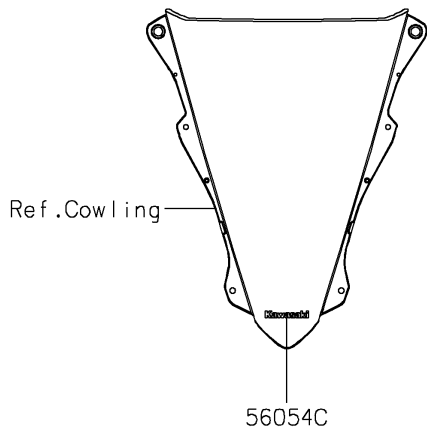

2026 NINJA® ZX™-4RR ABS

PARTS DIAGRAM

Decals(White)(STFAN/STFAL)

F2861D

2026 NINJA® ZX™-4RR ABS

PARTS LIST

Decals(White)(STFAN/STFAL)

ITEM NAME	PART NUMBER	QUANTITY
MARK,ABS (Ref # 56054)	56054-1412	2
MARK,LWR COWL.,NINJA (Ref # 56054A)	56054-4452	2
MARK,FUEL TANK,KAWASAKI (Ref # 56054B)	56054-4486	2
MARK,WINDSHIELD,KAWASAKI (Ref # 56054C)	56054-4495	1
PATTERN,FUEL TANK,LH (Ref # 56077)	56077-4062	1
PATTERN,FUEL TANK,RH (Ref # 56077A)	56077-4063	1
PATTERN,KNEE GRIP COVER,LH (Ref # 56077B)	56077-4064	1
PATTERN,KNEE GRIP COVER,RH (Ref # 56077C)	56077-4065	1
PATTERN,SIDE COWL.,LH,LWR (Ref # 56077D)	56077-4067	1
PATTERN,SIDE COWL.,RH,LWR (Ref # 56077E)	56077-4069	1
PATTERN,TAIL COVER,LH (Ref # 56077F)	56077-4070	1
PATTERN,TAIL COVER,RH (Ref # 56077G)	56077-4071	1
PATTERN,SIDE COWL.,LH (Ref # 56077H)	56077-4094	1
PATTERN,SIDE COWL.,RH (Ref # 56077I)	56077-4095	1