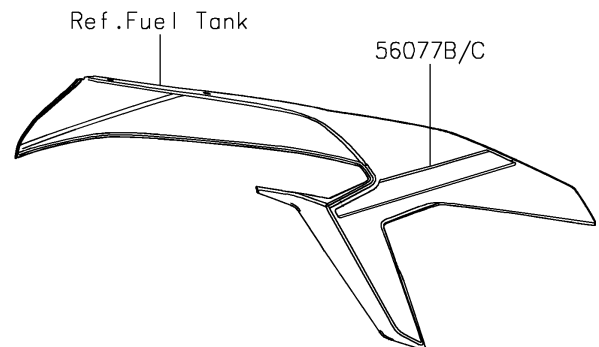

2026 NINJA® ZX™-4RR ABS

PARTS DIAGRAM

Decals(White)(STFAN/STFAL)

F2861D

2026 NINJA® ZX™-4RR ABS

PARTS LIST

Decals(White)(STFAN/STFAL)

ITEM NAME	PART NUMBER	QUANTITY
MARK,ABS (Ref # 56054)	56054-1412	2
MARK,LWR COWL.,NINJA (Ref # 56054A)	56054-4452	2
MARK,FUEL TANK,KAWASAKI (Ref # 56054B)	56054-4486	2
MARK,WINDSHIELD,KAWASAKI (Ref # 56054C)	56054-4495	1
PATTERN,FUEL TANK,LH (Ref # 56077)	56077-4062	1
PATTERN,FUEL TANK,RH (Ref # 56077A)	56077-4063	1
PATTERN,KNEE GRIP COVER,LH (Ref # 56077B)	56077-4064	1
PATTERN,KNEE GRIP COVER,RH (Ref # 56077C)	56077-4065	1
PATTERN,SIDE COWL.,LH,LWR (Ref # 56077D)	56077-4067	1
PATTERN,SIDE COWL.,RH,LWR (Ref # 56077E)	56077-4069	1
PATTERN,TAIL COVER,LH (Ref # 56077F)	56077-4070	1
PATTERN,TAIL COVER,RH (Ref # 56077G)	56077-4071	1
PATTERN,SIDE COWL.,LH (Ref # 56077H)	56077-4094	1
PATTERN,SIDE COWL.,RH (Ref # 56077I)	56077-4095	1