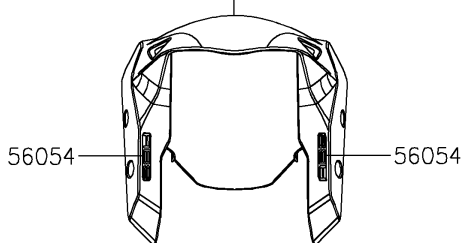

2026 NINJA® ZX™-4RR ABS

PARTS DIAGRAM

Decals(White)(STFAN/STFAL)

F2861D

2026 NINJA® ZX™-4RR ABS

PARTS LIST

Decals(White)(STFAN/STFAL)

ITEM NAME	PART NUMBER	QUANTITY
MARK,ABS (Ref # 56054)	56054-1412	2
MARK,LWR COWL.,NINJA (Ref # 56054A)	56054-4452	2
MARK,FUEL TANK,KAWASAKI (Ref # 56054B)	56054-4486	2
MARK,WINDSHIELD,KAWASAKI (Ref # 56054C)	56054-4495	1
PATTERN,FUEL TANK,LH (Ref # 56077)	56077-4062	1
PATTERN,FUEL TANK,RH (Ref # 56077A)	56077-4063	1
PATTERN,KNEE GRIP COVER,LH (Ref # 56077B)	56077-4064	1
PATTERN,KNEE GRIP COVER,RH (Ref # 56077C)	56077-4065	1
PATTERN,SIDE COWL.,LH,LWR (Ref # 56077D)	56077-4067	1
PATTERN,SIDE COWL.,RH,LWR (Ref # 56077E)	56077-4069	1
PATTERN,TAIL COVER,LH (Ref # 56077F)	56077-4070	1
PATTERN,TAIL COVER,RH (Ref # 56077G)	56077-4071	1
PATTERN,SIDE COWL.,LH (Ref # 56077H)	56077-4094	1
PATTERN,SIDE COWL.,RH (Ref # 56077I)	56077-4095	1