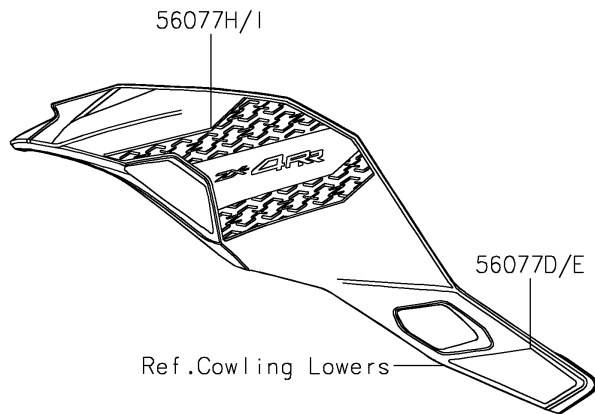

2026 NINJA® ZX™-4RR ABS

PARTS DIAGRAM

Decals(White)(STFAN/STFAL)

F2861D

2026 NINJA® ZX™-4RR ABS

PARTS LIST

Decals(White)(STFAN/STFAL)

ITEM NAME	PART NUMBER	QUANTITY
MARK,ABS (Ref # 56054)	56054-1412	2
MARK,LWR COWL.,NINJA (Ref # 56054A)	56054-4452	2
MARK,FUEL TANK,KAWASAKI (Ref # 56054B)	56054-4486	2
MARK,WINDSHIELD,KAWASAKI (Ref # 56054C)	56054-4495	1
PATTERN,FUEL TANK,LH (Ref # 56077)	56077-4062	1
PATTERN,FUEL TANK,RH (Ref # 56077A)	56077-4063	1
PATTERN,KNEE GRIP COVER,LH (Ref # 56077B)	56077-4064	1
PATTERN,KNEE GRIP COVER,RH (Ref # 56077C)	56077-4065	1
PATTERN,SIDE COWL.,LH,LWR (Ref # 56077D)	56077-4067	1
PATTERN,SIDE COWL.,RH,LWR (Ref # 56077E)	56077-4069	1
PATTERN,TAIL COVER,LH (Ref # 56077F)	56077-4070	1
PATTERN,TAIL COVER,RH (Ref # 56077G)	56077-4071	1
PATTERN,SIDE COWL.,LH (Ref # 56077H)	56077-4094	1
PATTERN,SIDE COWL.,RH (Ref # 56077I)	56077-4095	1