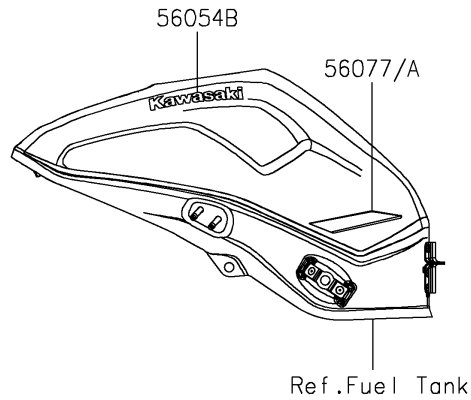

2026 NINJA® ZX™-4RR ABS

PARTS DIAGRAM

Decals(White)(STFAN/STFAL)

F2861D

2026 NINJA® ZX™-4RR ABS

PARTS LIST

Decals(White)(STFAN/STFAL)

ITEM NAME	PART NUMBER	QUANTITY
MARK,ABS (Ref # 56054)	56054-1412	2
MARK,LWR COWL.,NINJA (Ref # 56054A)	56054-4452	2
MARK,FUEL TANK,KAWASAKI (Ref # 56054B)	56054-4486	2
MARK,WINDSHIELD,KAWASAKI (Ref # 56054C)	56054-4495	1
PATTERN,FUEL TANK,LH (Ref # 56077)	56077-4062	1
PATTERN,FUEL TANK,RH (Ref # 56077A)	56077-4063	1
PATTERN,KNEE GRIP COVER,LH (Ref # 56077B)	56077-4064	1
PATTERN,KNEE GRIP COVER,RH (Ref # 56077C)	56077-4065	1
PATTERN,SIDE COWL.,LH,LWR (Ref # 56077D)	56077-4067	1
PATTERN,SIDE COWL.,RH,LWR (Ref # 56077E)	56077-4069	1
PATTERN,TAIL COVER,LH (Ref # 56077F)	56077-4070	1
PATTERN,TAIL COVER,RH (Ref # 56077G)	56077-4071	1
PATTERN,SIDE COWL.,LH (Ref # 56077H)	56077-4094	1
PATTERN,SIDE COWL.,RH (Ref # 56077I)	56077-4095	1