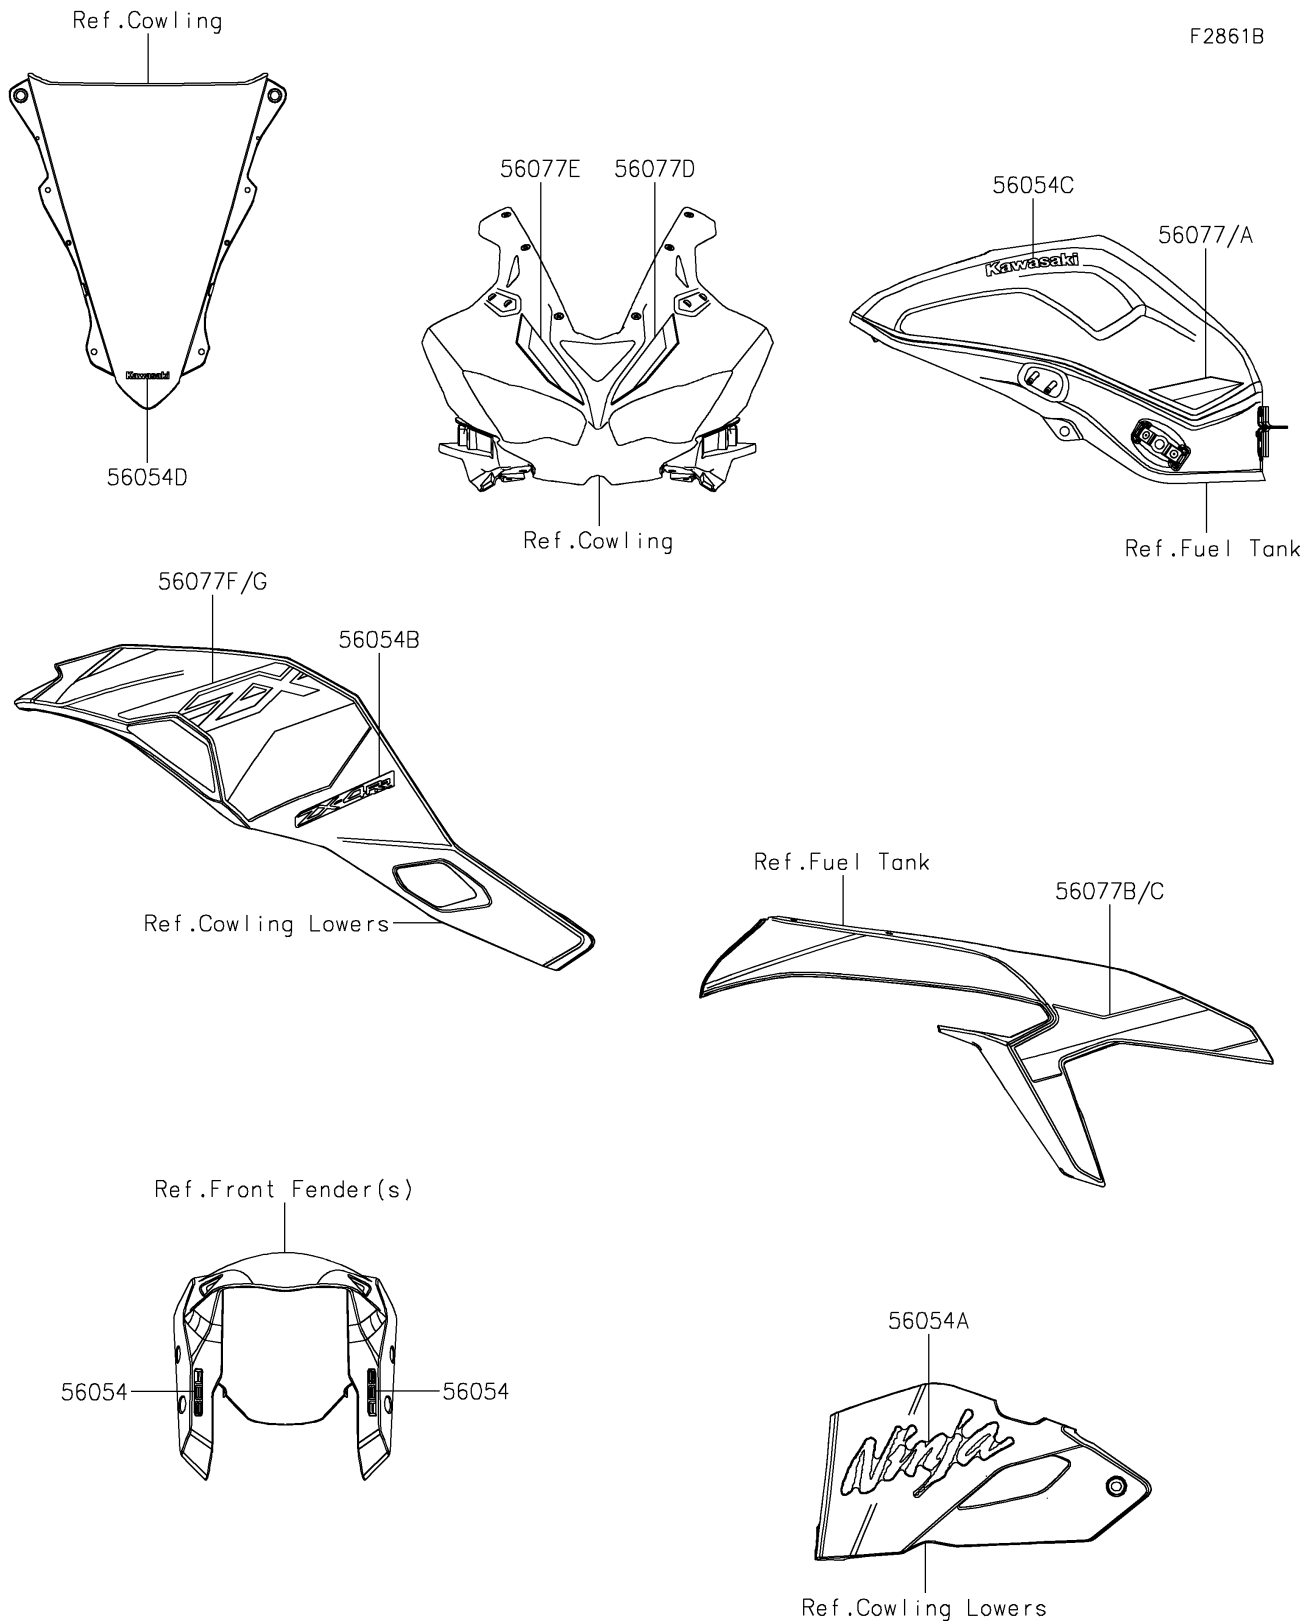

2026 NINJA® ZX™-4RR ABS

PARTS DIAGRAM

Decals(Green)(STFAN-SVFAL)

2026 NINJA® ZX™-4RR ABS

PARTS LIST

Decals(Green)(STFAN-SVFAL)

ITEM NAME	PART NUMBER	QUANTITY
MARK,ABS (Ref # 56054)	56054-1412	2
MARK,LWR COWL.,NINJA (Ref # 56054A)	56054-4454	2
MARK,SIDE COWL.,ZX-4RR (Ref # 56054B)	56054-4463	2
MARK,FUEL TANK,KAWASAKI (Ref # 56054C)	56054-4485	2
MARK,WINDSHIELD,KAWASAKI (Ref # 56054D)	56054-4495	1
PATTERN,FUEL TANK,LH (Ref # 56077)	56077-4022	1
PATTERN,FUEL TANK,RH (Ref # 56077A)	56077-4023	1
PATTERN,KNEE GRIP COVER,LH (Ref # 56077B)	56077-4024	1
PATTERN,KNEE GRIP COVER,RH (Ref # 56077C)	56077-4025	1
PATTERN,UPP COWL.,LH (Ref # 56077D)	56077-4026	1
PATTERN,UPP COWL.,RH (Ref # 56077E)	56077-4027	1
PATTERN,SIDE COWL.,LH (Ref # 56077F)	56077-4028	1
PATTERN,SIDE COWL.,RH (Ref # 56077G)	56077-4029	1