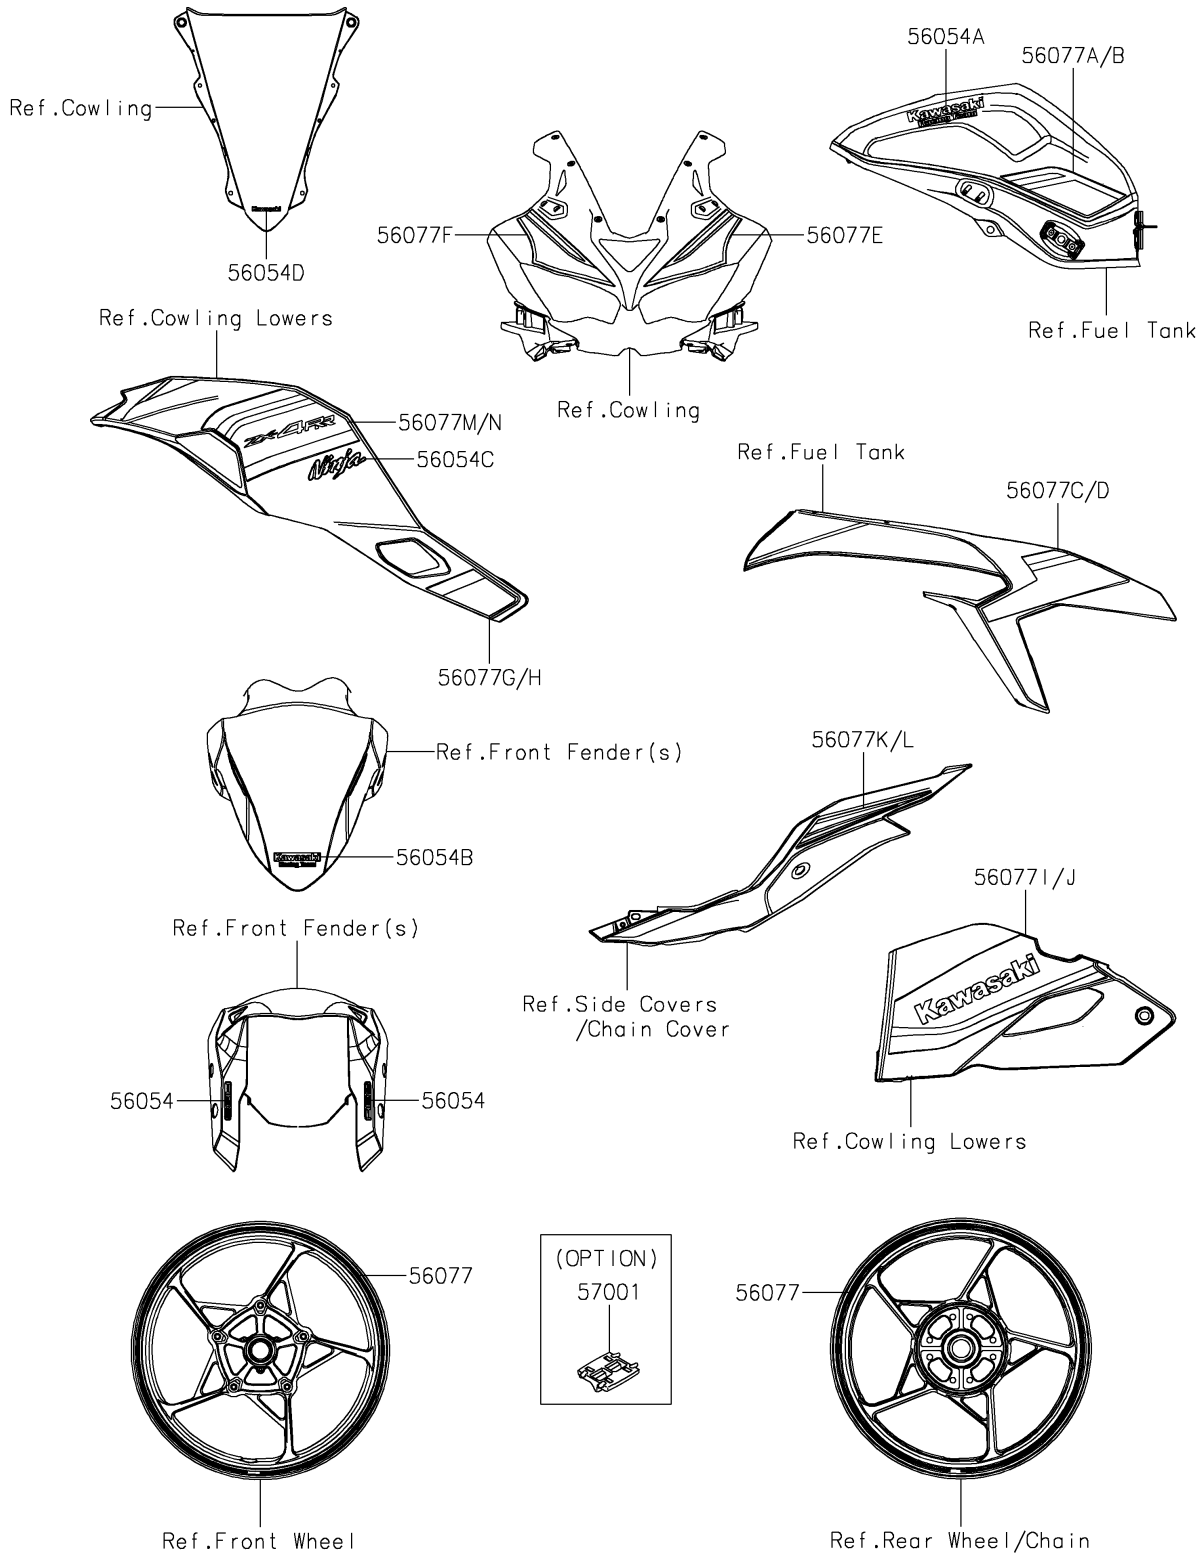

2025 Ninja ZX-4RR ABS

PARTS DIAGRAM

Decals(Green)(SSFAN/SSFAL)

F2861

2025 Ninja ZX-4RR ABS

PARTS LIST

Decals(Green)(SSFAN/SSFAL)

ITEM NAME

PART NUMBER

QUANTITY
