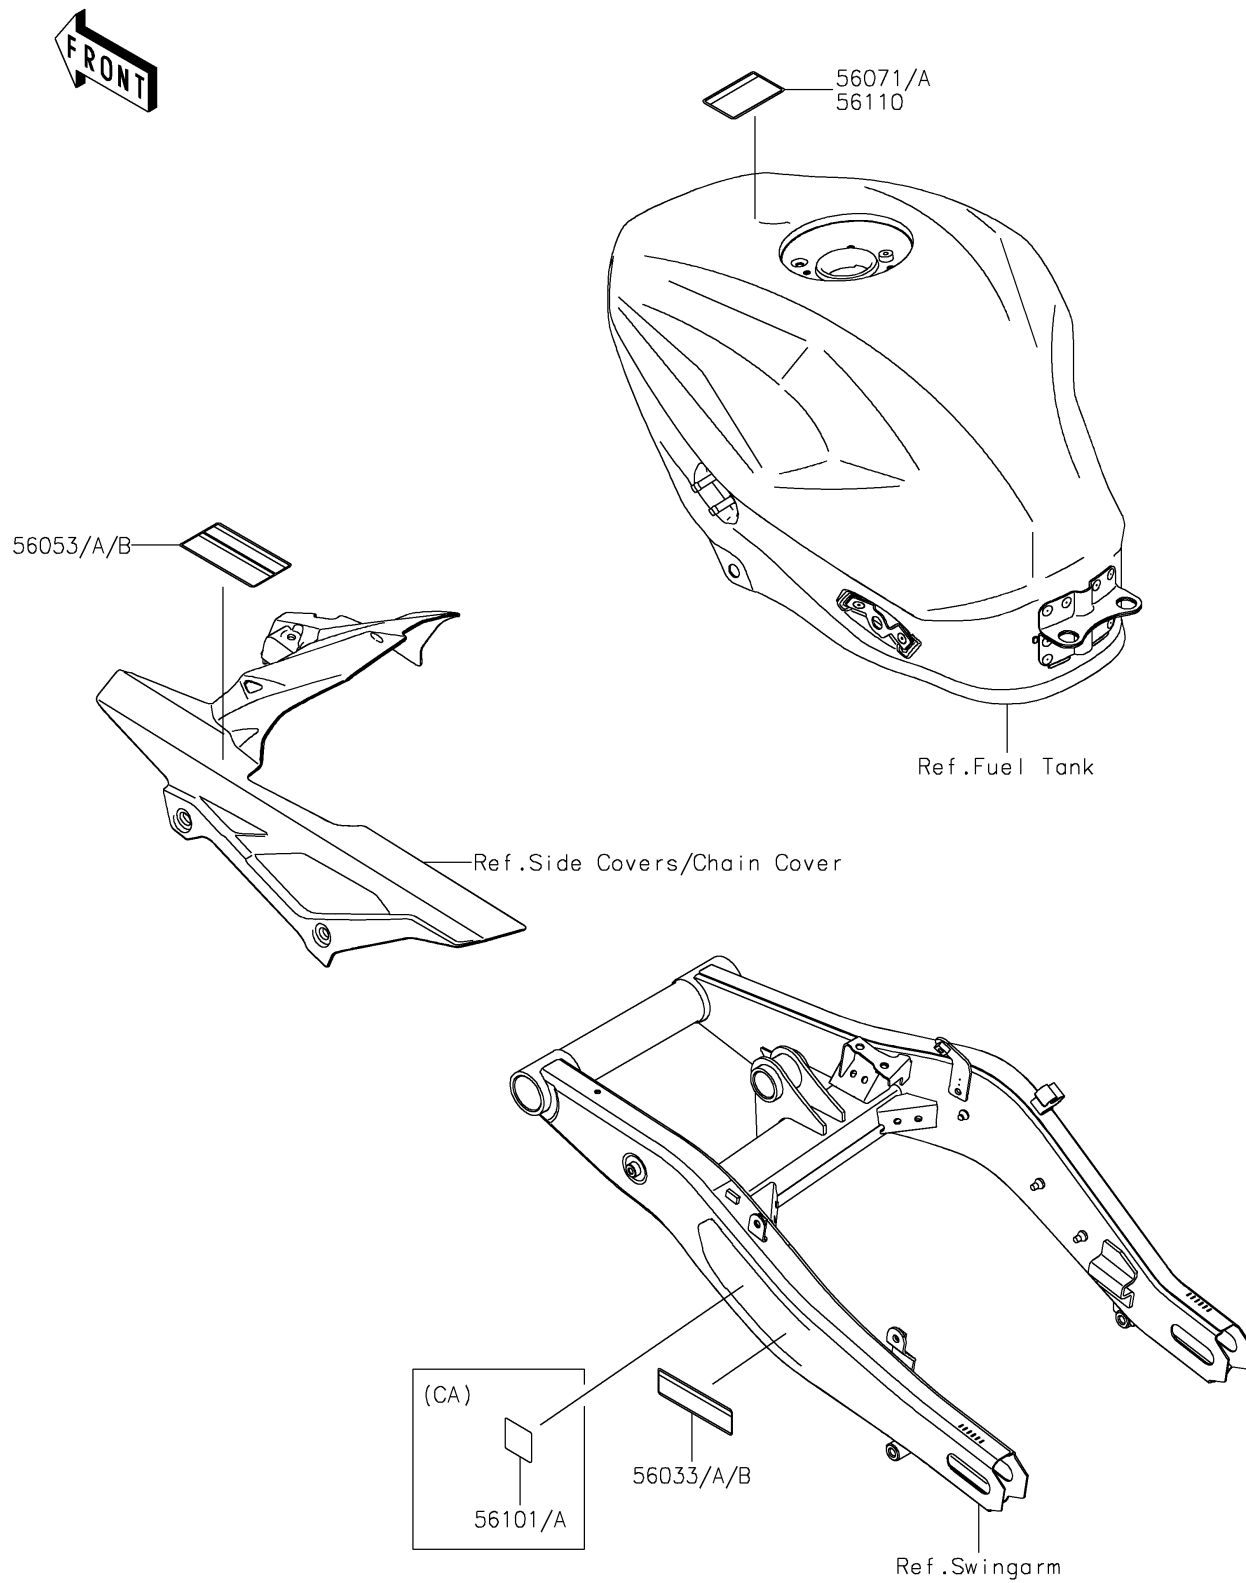

2025 NINJA[®] ZX[™]-4RR KRT EDITION ABS

Kawasaki
Let the Good Times Roll[®]

PARTS DIAGRAM

Labels

F2860

2025 NINJA® ZX™-4RR KRT EDITION ABS

PARTS LIST

Labels

| ITEM NAME | PART NUMBER | QUANTITY |
|--|-------------|----------|
| LABEL-MANUAL,CHAIN (Ref # 56033) | 56033-0887 | 1 |
| LABEL-MANUAL,CHAIN (Ref # 56033A) | 56033-1384 | 1 |
| LABEL-SPECIFICATION,TIRE&LOAD (Ref # 56053) | 56053-1978 | 1 |
| LABEL-SPECIFICATION,TIRE&LOAD (Ref # 56053A) | 56053-1982 | 1 |
| LABEL-WARNING,EVAPO (Ref # 56071) | 56071-0158 | 1 |
| LABEL-WARNING,EVAPO (Ref # 56071A) | 56071-1081 | 1 |
| LABEL-CERTIFICATION,EVAPO (Ref # 56101) | 56101-0512 | 1 |