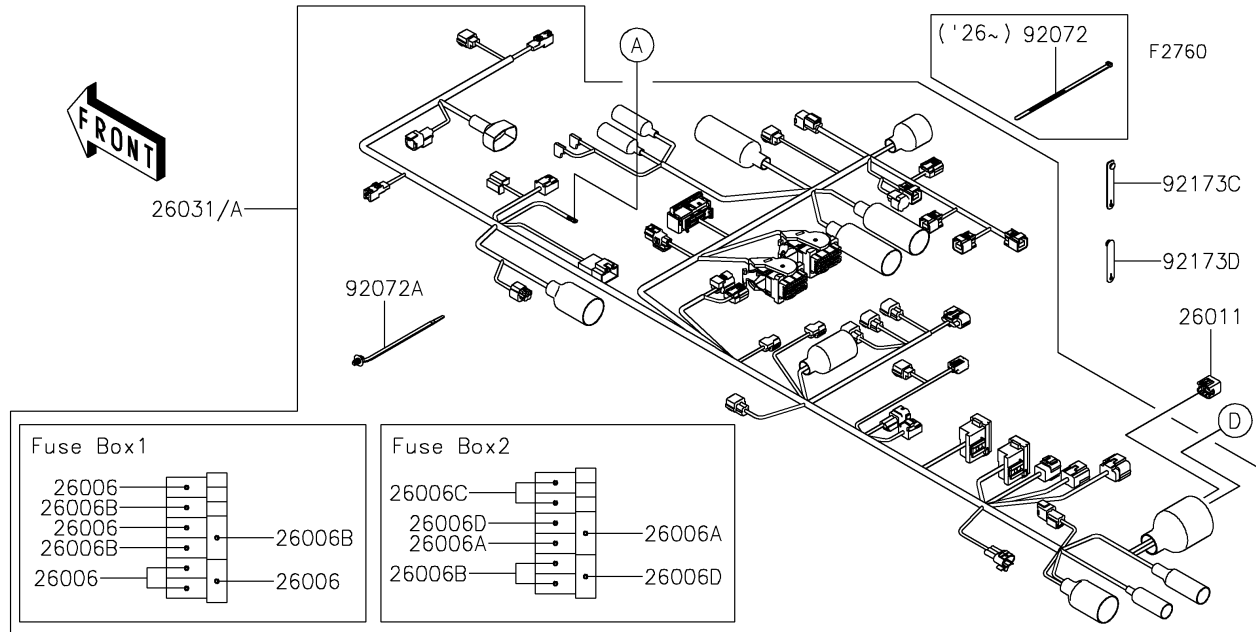

2025 NINJA® ZX™-4RR KRT EDITION ABS

PARTS DIAGRAM

Chassis Electrical Equipment