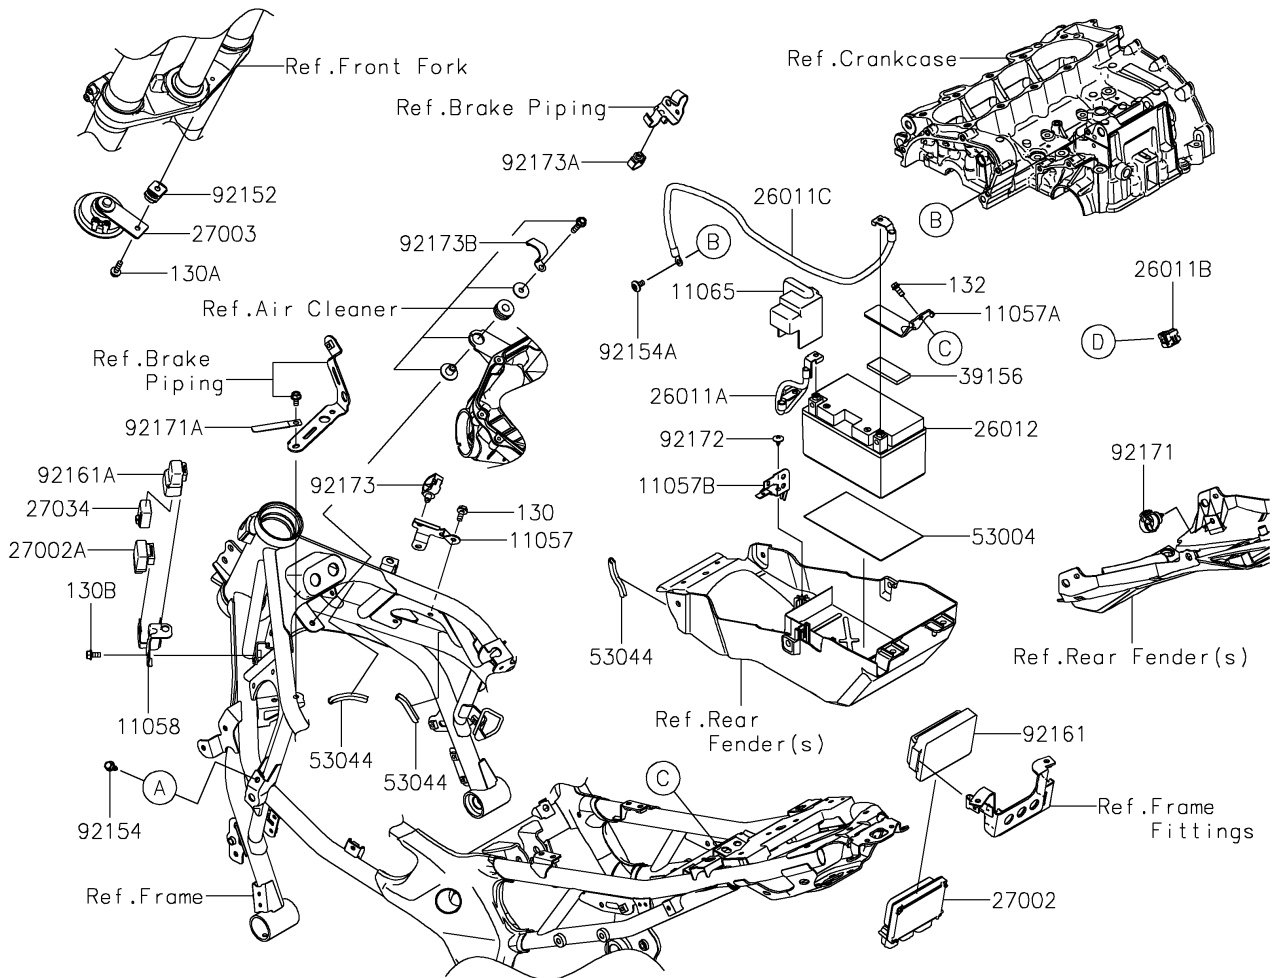

2025 NINJA® ZX™-4RR KRT EDITION ABS

PARTS DIAGRAM

Chassis Electrical Equipment