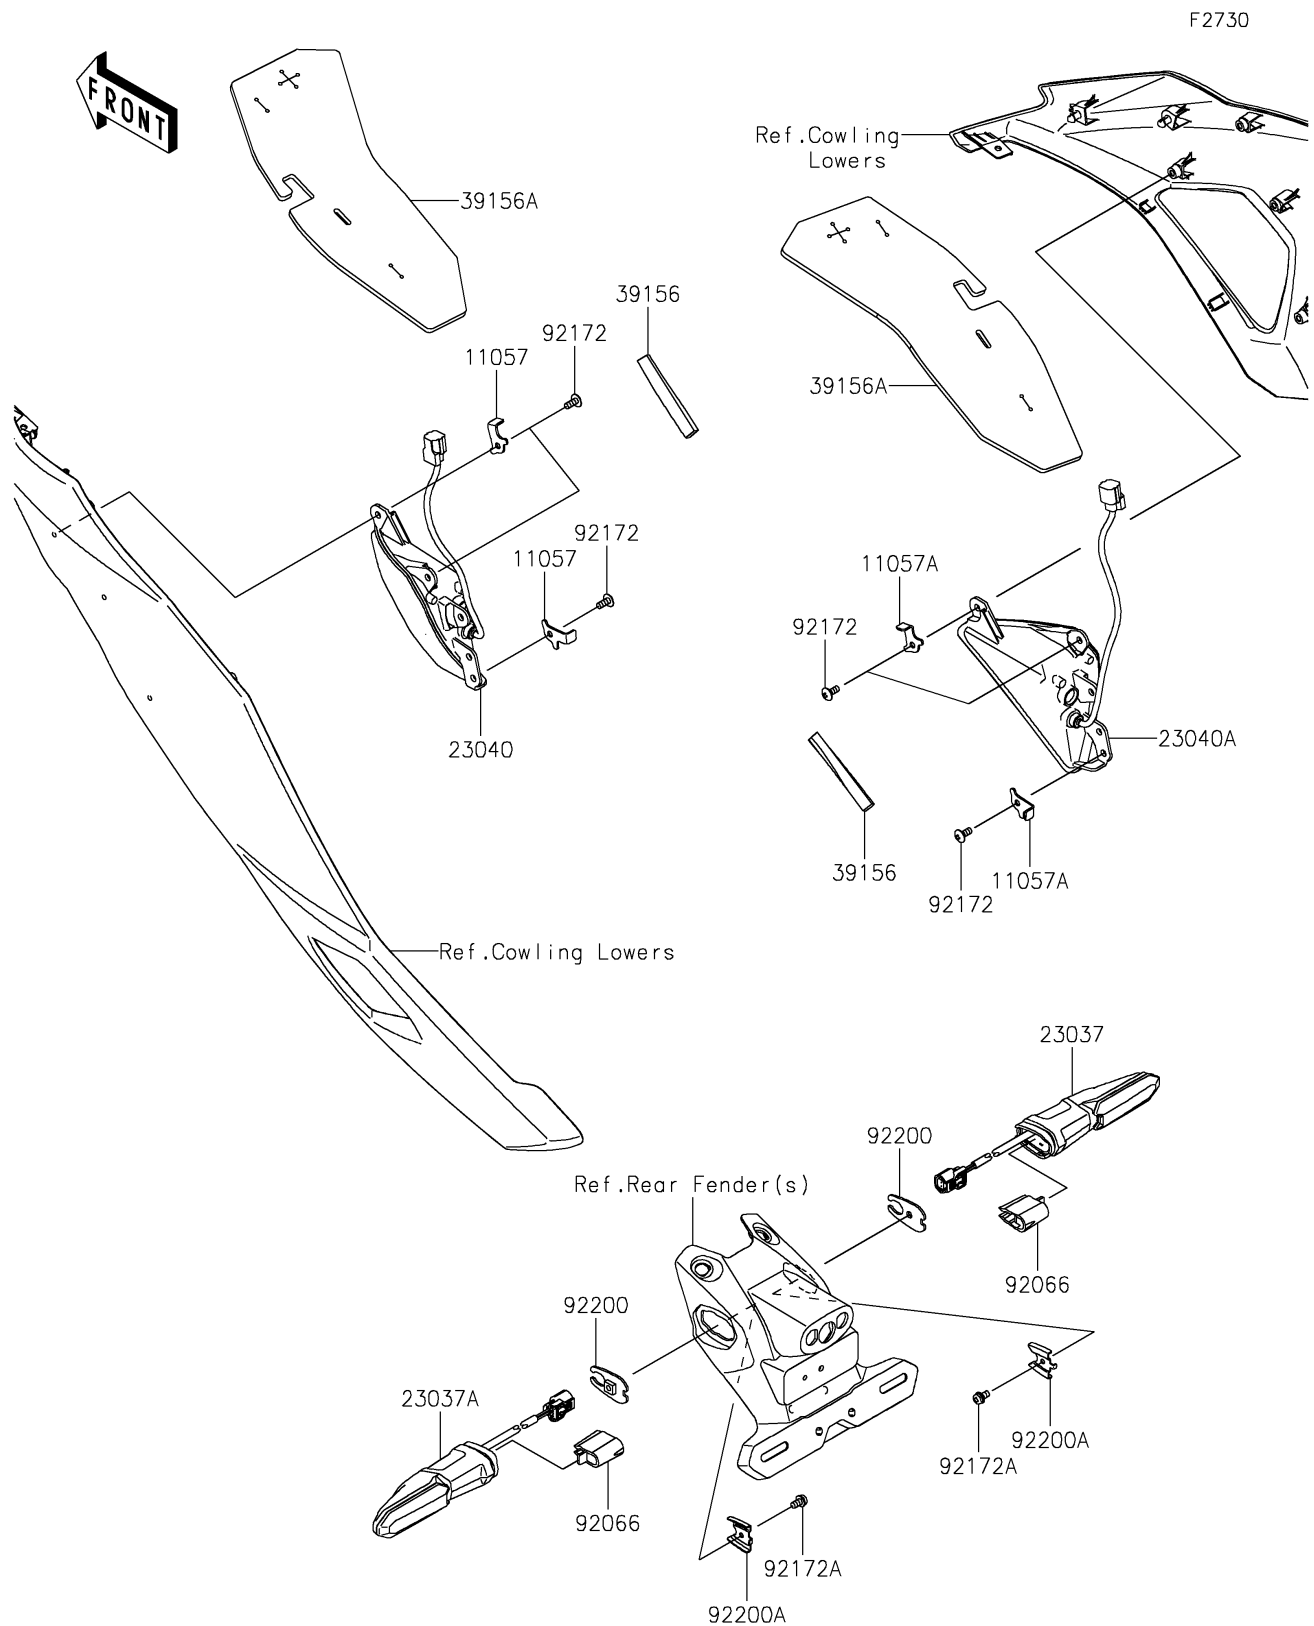

2026 NINJA® ZX™-4RR ABS

PARTS DIAGRAM

Turn Signals

2026 NINJA® ZX™-4RR ABS

PARTS LIST

Turn Signals

ITEM NAME	PART NUMBER	QUANTITY
BRACKET,FR SIGNAL LAMP,LH (Ref # 11057)	11057-4176	2
BRACKET,FR SIGNAL LAMP,RH (Ref # 11057A)	11057-4177	2
LAMP-ASSY-SIGNAL,LED,RR,RH (Ref # 23037)	23037-0550	1
LAMP-ASSY-SIGNAL,LED,RR,LH (Ref # 23037A)	23037-0565	1
LAMP-SIGNAL,LED,FR,LH (Ref # 23040)	23040-0157	1
LAMP-SIGNAL,LED,FR,RH (Ref # 23040A)	23040-0158	1
PAD,10X80X10 (Ref # 39156)	39156-2381	2
PAD (Ref # 39156A)	39156-2776	2
PLUG,SIGNAL LAMP (Ref # 92066)	92066-0919	2
SCREW,5X12 (Ref # 92172)	92172-0821	6
SCREW-PAN-WP-CROS,4X8 (Ref # 92172A)	92172-1426	2
WASHER,SIGNAL LAMP (Ref # 92200)	92200-2294	2
WASHER (Ref # 92200A)	92200-2421	2