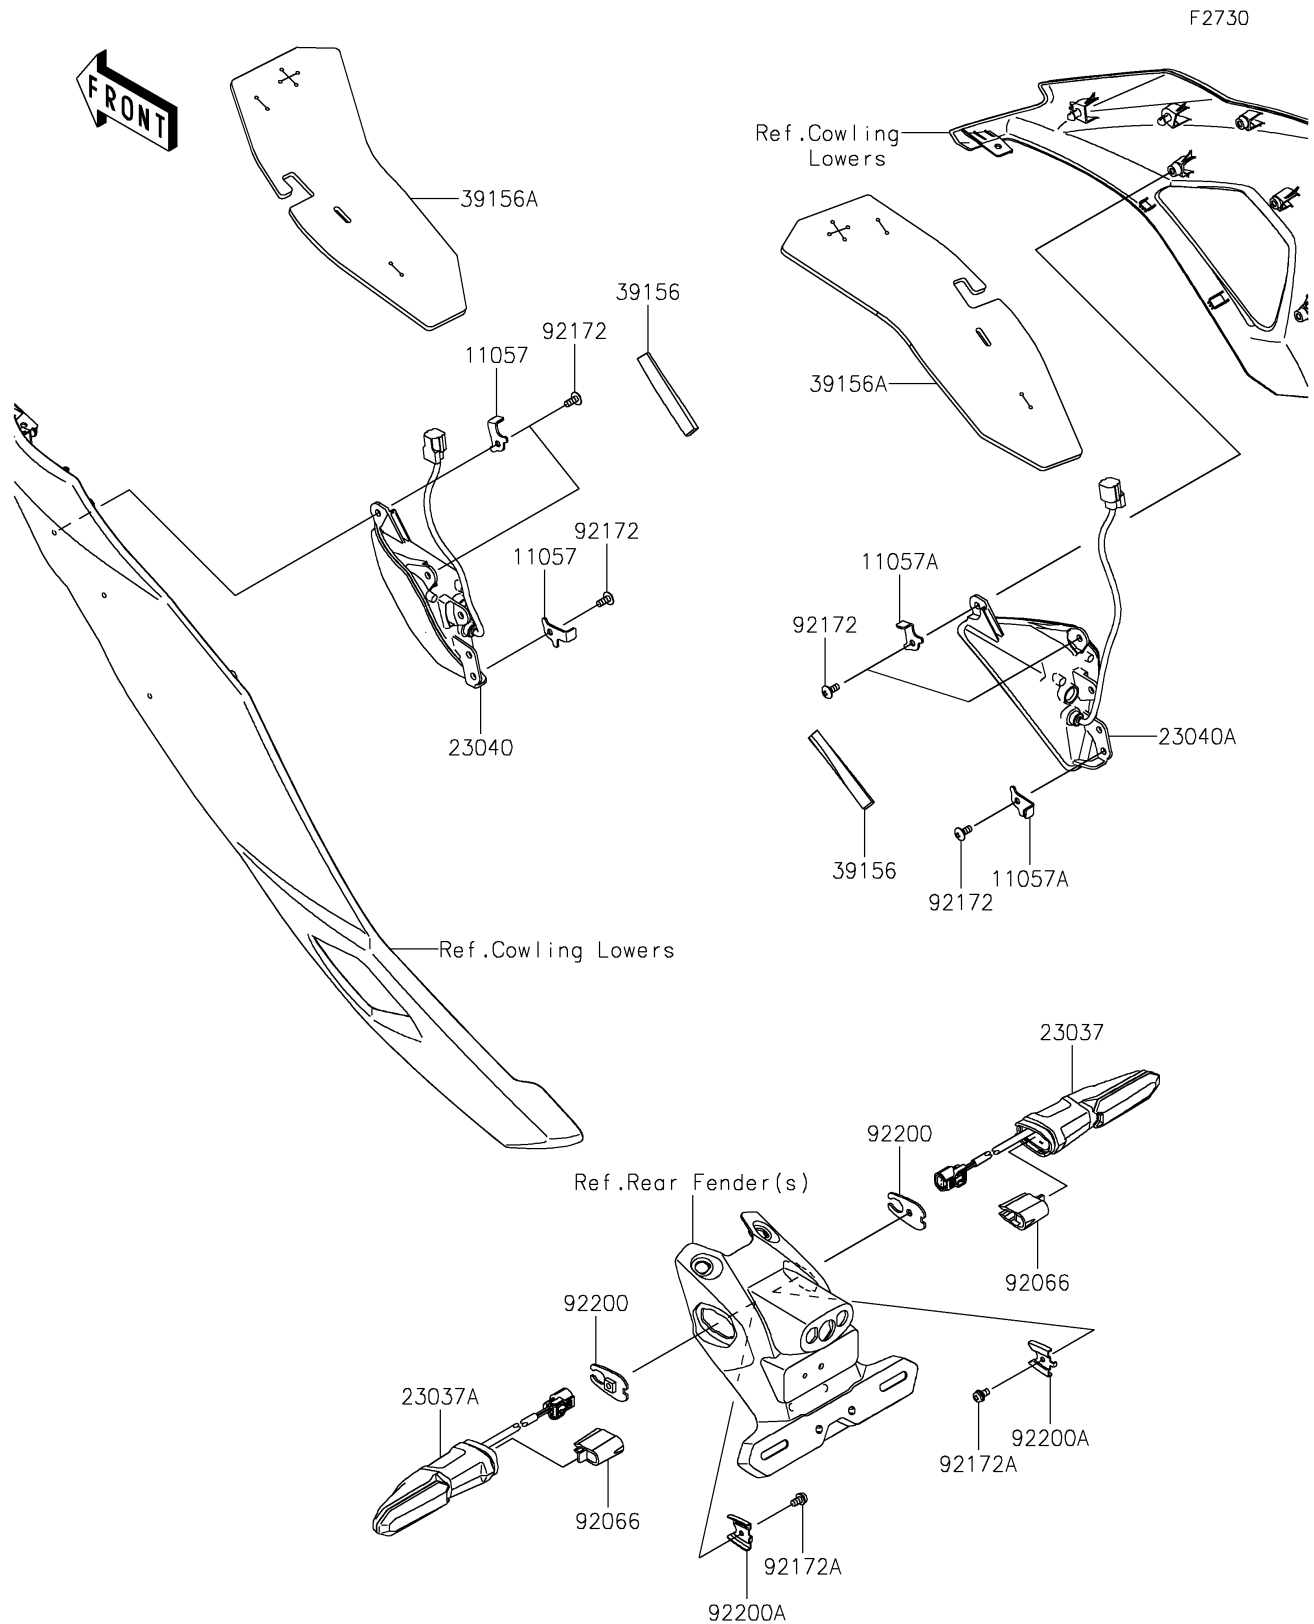

2025 NINJA[®] ZX[™]-4RR KRT EDITION ABS

PARTS DIAGRAM

Turn Signals

2025 NINJA® ZX™-4RR KRT EDITION ABS

Kawasaki
Let the Good Times Roll®

PARTS LIST

Turn Signals

ITEM NAME	PART NUMBER	QUANTITY
BRACKET,FR SIGNAL LAMP,LH (Ref # 11057)	11057-4176	2
BRACKET,FR SIGNAL LAMP,RH (Ref # 11057A)	11057-4177	2
LAMP-ASSY-SIGNAL,LED,RR,RH (Ref # 23037)	23037-0550	1
LAMP-ASSY-SIGNAL,LED,RR,LH (Ref # 23037A)	23037-0565	1
LAMP-SIGNAL,LED,FR,LH (Ref # 23040)	23040-0157	1
LAMP-SIGNAL,LED,FR,RH (Ref # 23040A)	23040-0158	1
PAD,10X80X10 (Ref # 39156)	39156-2381	2
PAD (Ref # 39156A)	39156-2776	2
PLUG,SIGNAL LAMP (Ref # 92066)	92066-0919	2
SCREW,5X12 (Ref # 92172)	92172-0821	6
SCREW-PAN-WP-CROS,4X8 (Ref # 92172A)	92172-1426	2
WASHER,SIGNAL LAMP (Ref # 92200)	92200-2294	2
WASHER (Ref # 92200A)	92200-2421	2