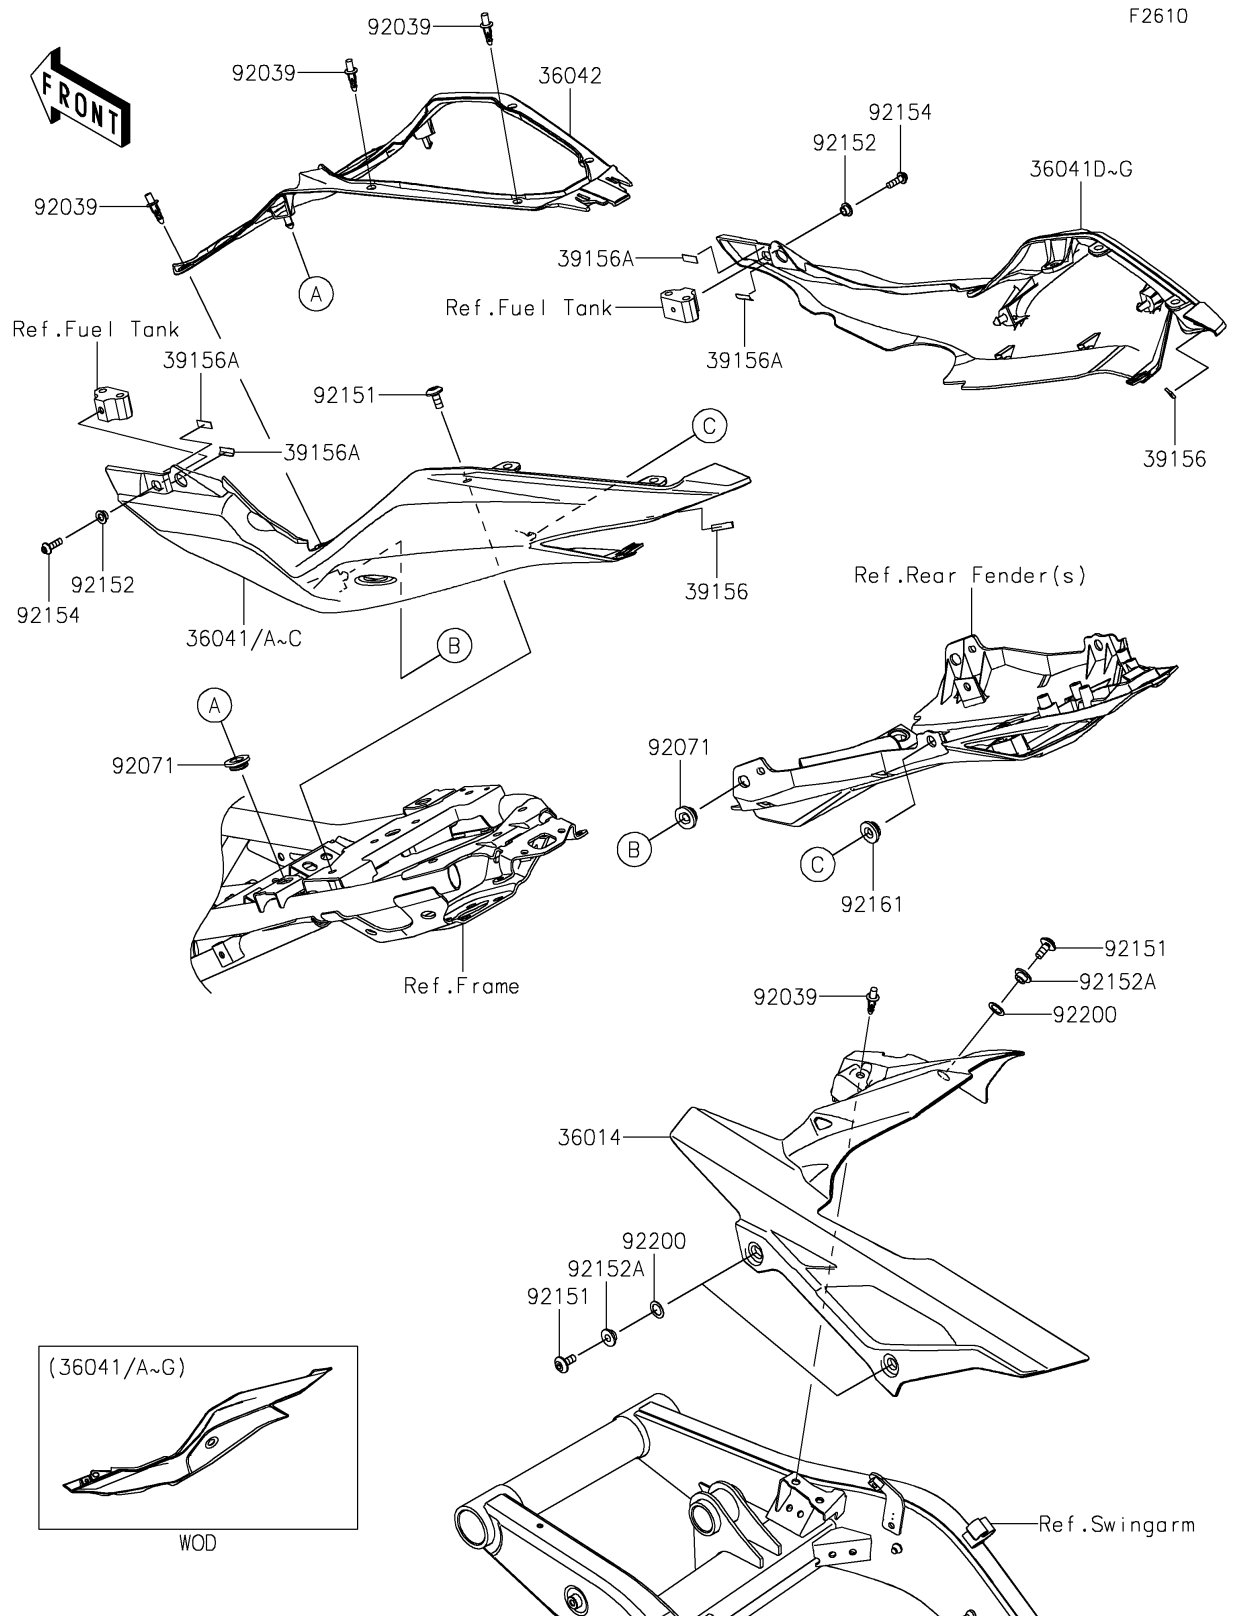

2025 NINJA[®] ZX[™]-4RR KRT EDITION ABS

PARTS DIAGRAM

Side Covers/Chain Cover

2025 NINJA® ZX™-4RR KRT EDITION ABS

Kawasaki
Let the Good Times Roll®

PARTS LIST

Side Covers/Chain Cover

ITEM NAME	PART NUMBER	QUANTITY
CASE-CHAIN (Ref # 36014)	36014-0573	1
COVER-TAIL,LH,M.M.W.SILVER (Ref # 36041)	36041-0054-63V	1
COVER-TAIL,LH,L.GREEN (Ref # 36041B)	36041-0054-777	1
COVER-TAIL,RH,M.M.W.SILVER (Ref # 36041D)	36041-0055-63V	1
COVER-TAIL,RH,L.GREEN (Ref # 36041F)	36041-0055-777	1
COVER-TAIL,CNT (Ref # 36042)	36042-0012	1
PAD,5X20X2 (Ref # 39156)	39156-2117	2
PAD,18X6X0.41 (Ref # 39156A)	39156-2688	4
RIVET (Ref # 92039)	92039-0709	7
GROMMET,20X24X7.5 (Ref # 92071)	92071-0766	4
BOLT,SOCKET,6X14 (Ref # 92151)	92151-1654	5
COLLAR,5.6X8X5 (Ref # 92152)	92152-2339	2
COLLAR,6.5X10X5.9 (Ref # 92152A)	92152-2486	3
BOLT,SOCKET,5X16 (Ref # 92154)	92154-4294	2
DAMPER (Ref # 92161)	92161-1531	2
WASHER,10.4X15.9X0.5 (Ref # 92200)	92200-2525	3