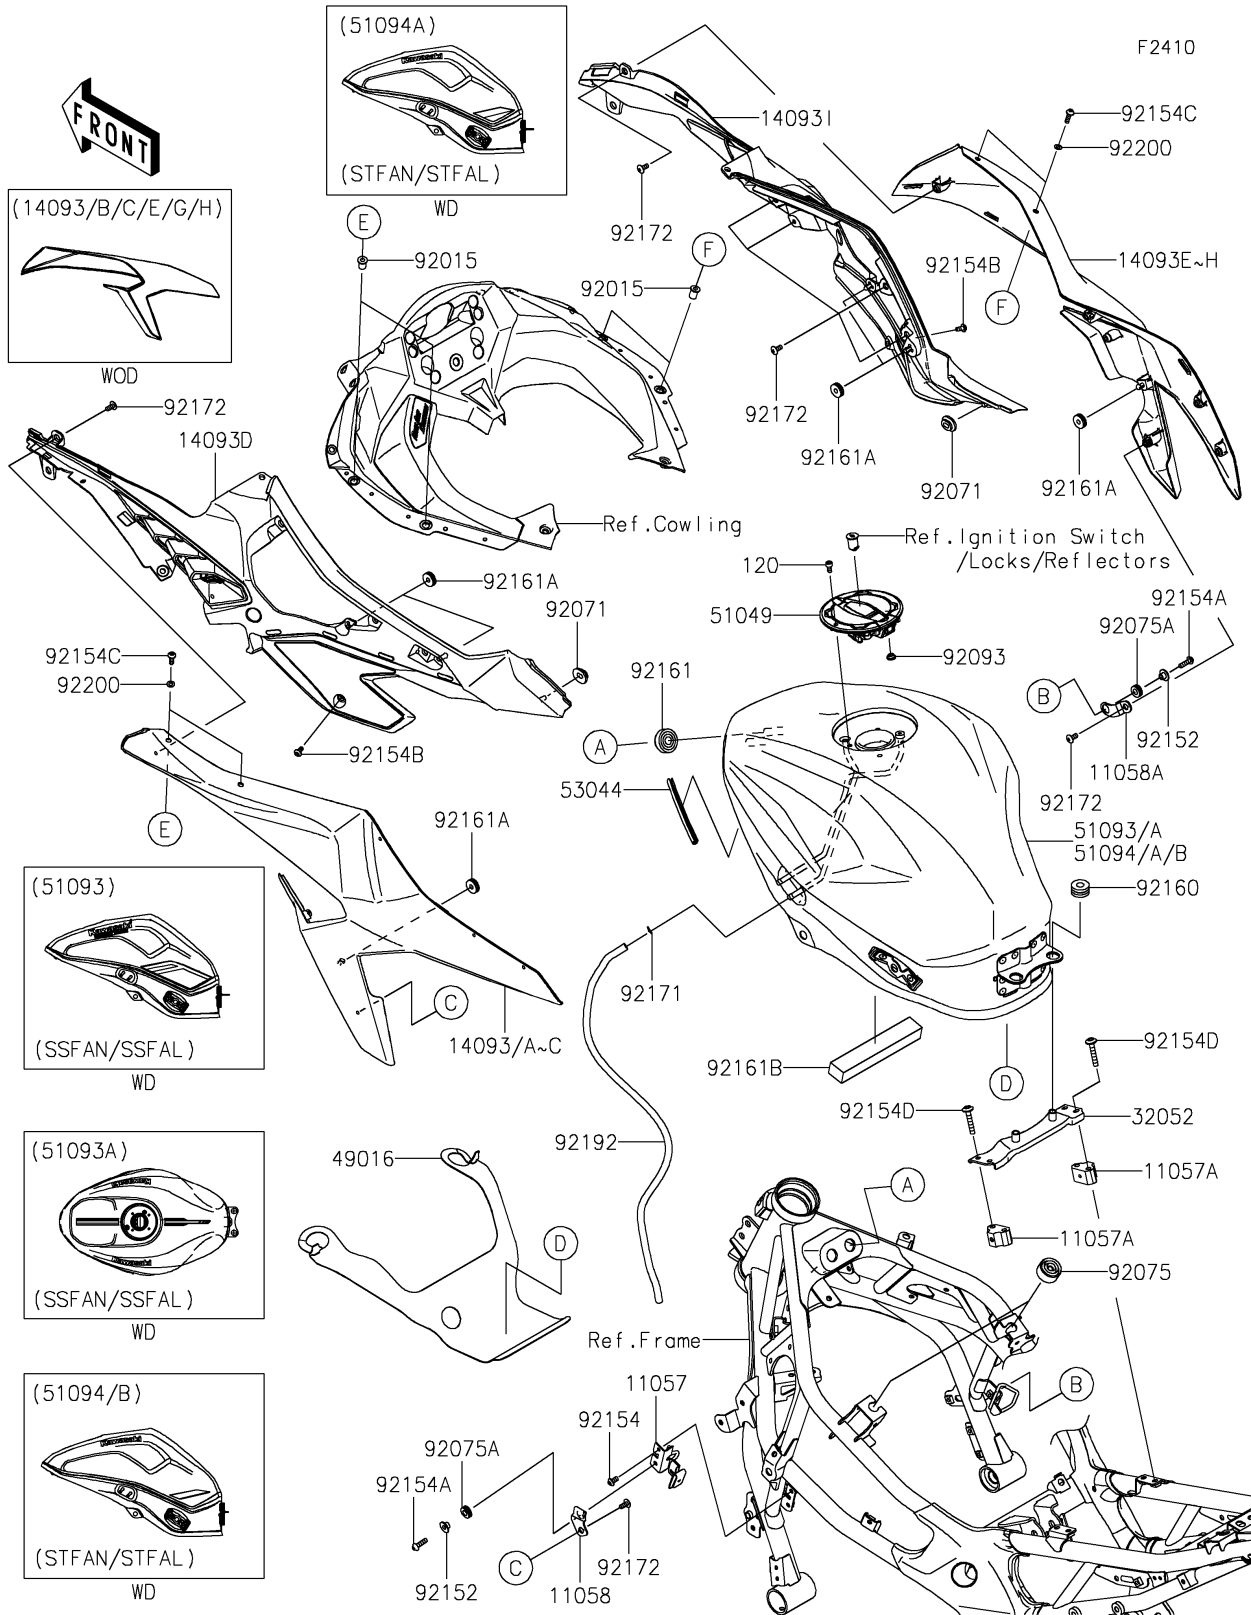

2025 Ninja ZX-4RR ABS

PARTS DIAGRAM

Fuel Tank(SSFAN-STFAL)