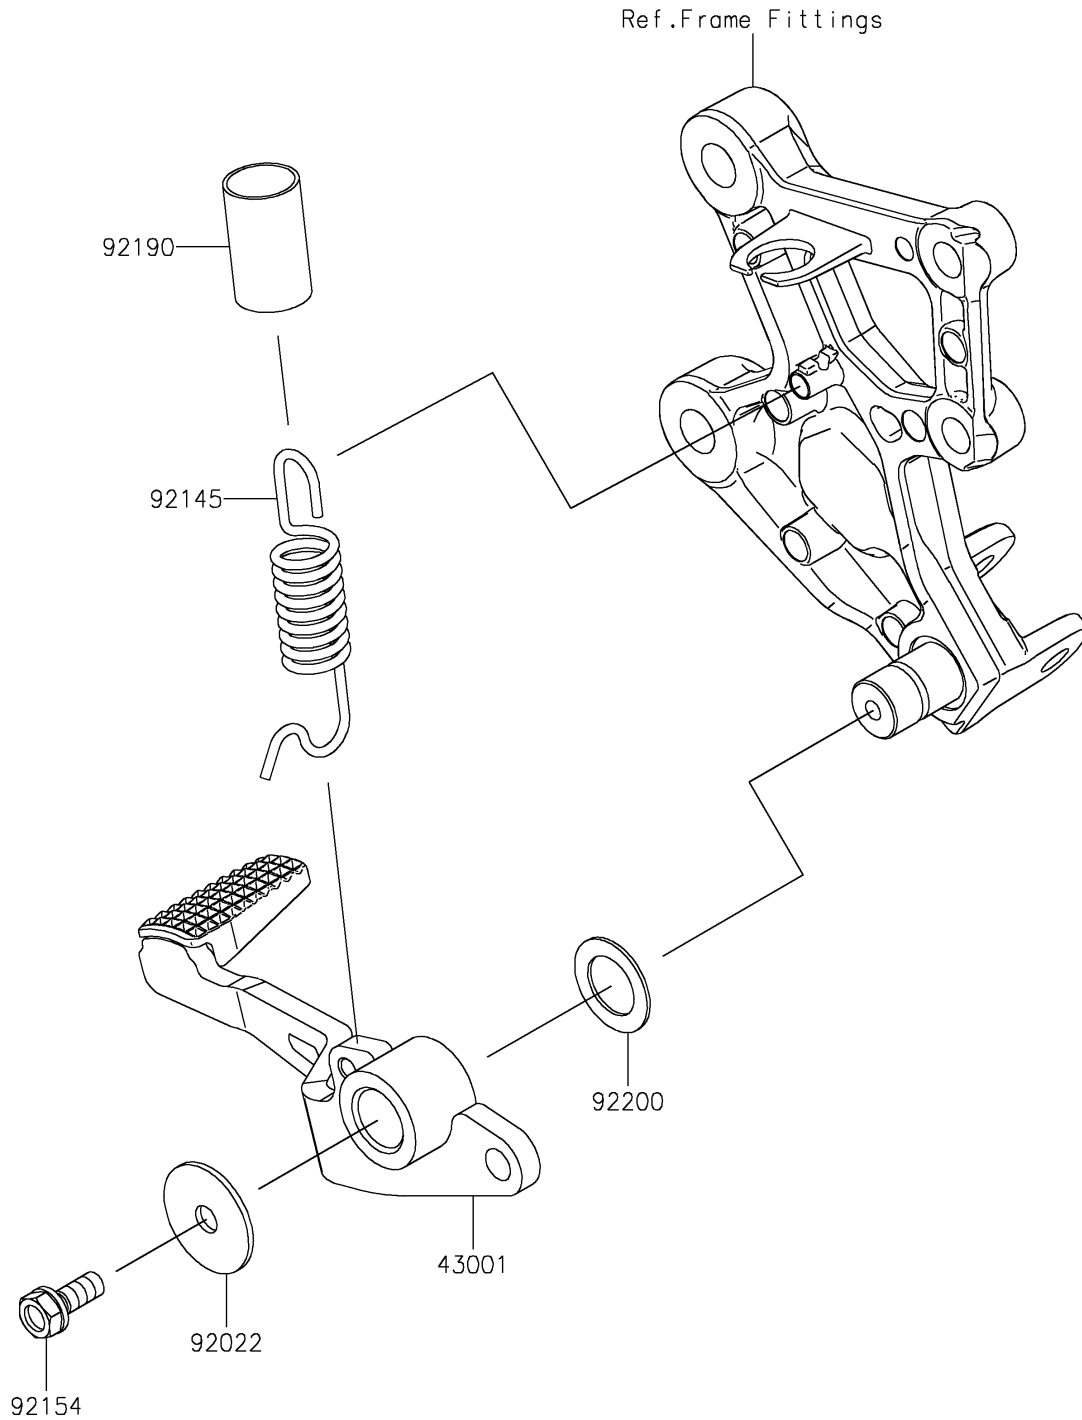

2025 Ninja ZX-4RR ABS

PARTS DIAGRAM

Brake Pedal/Torque Link

F2260

2025 Ninja ZX-4RR ABS

PARTS LIST

Brake Pedal/Torque Link

ITEM NAME

PART NUMBER

QUANTITY
