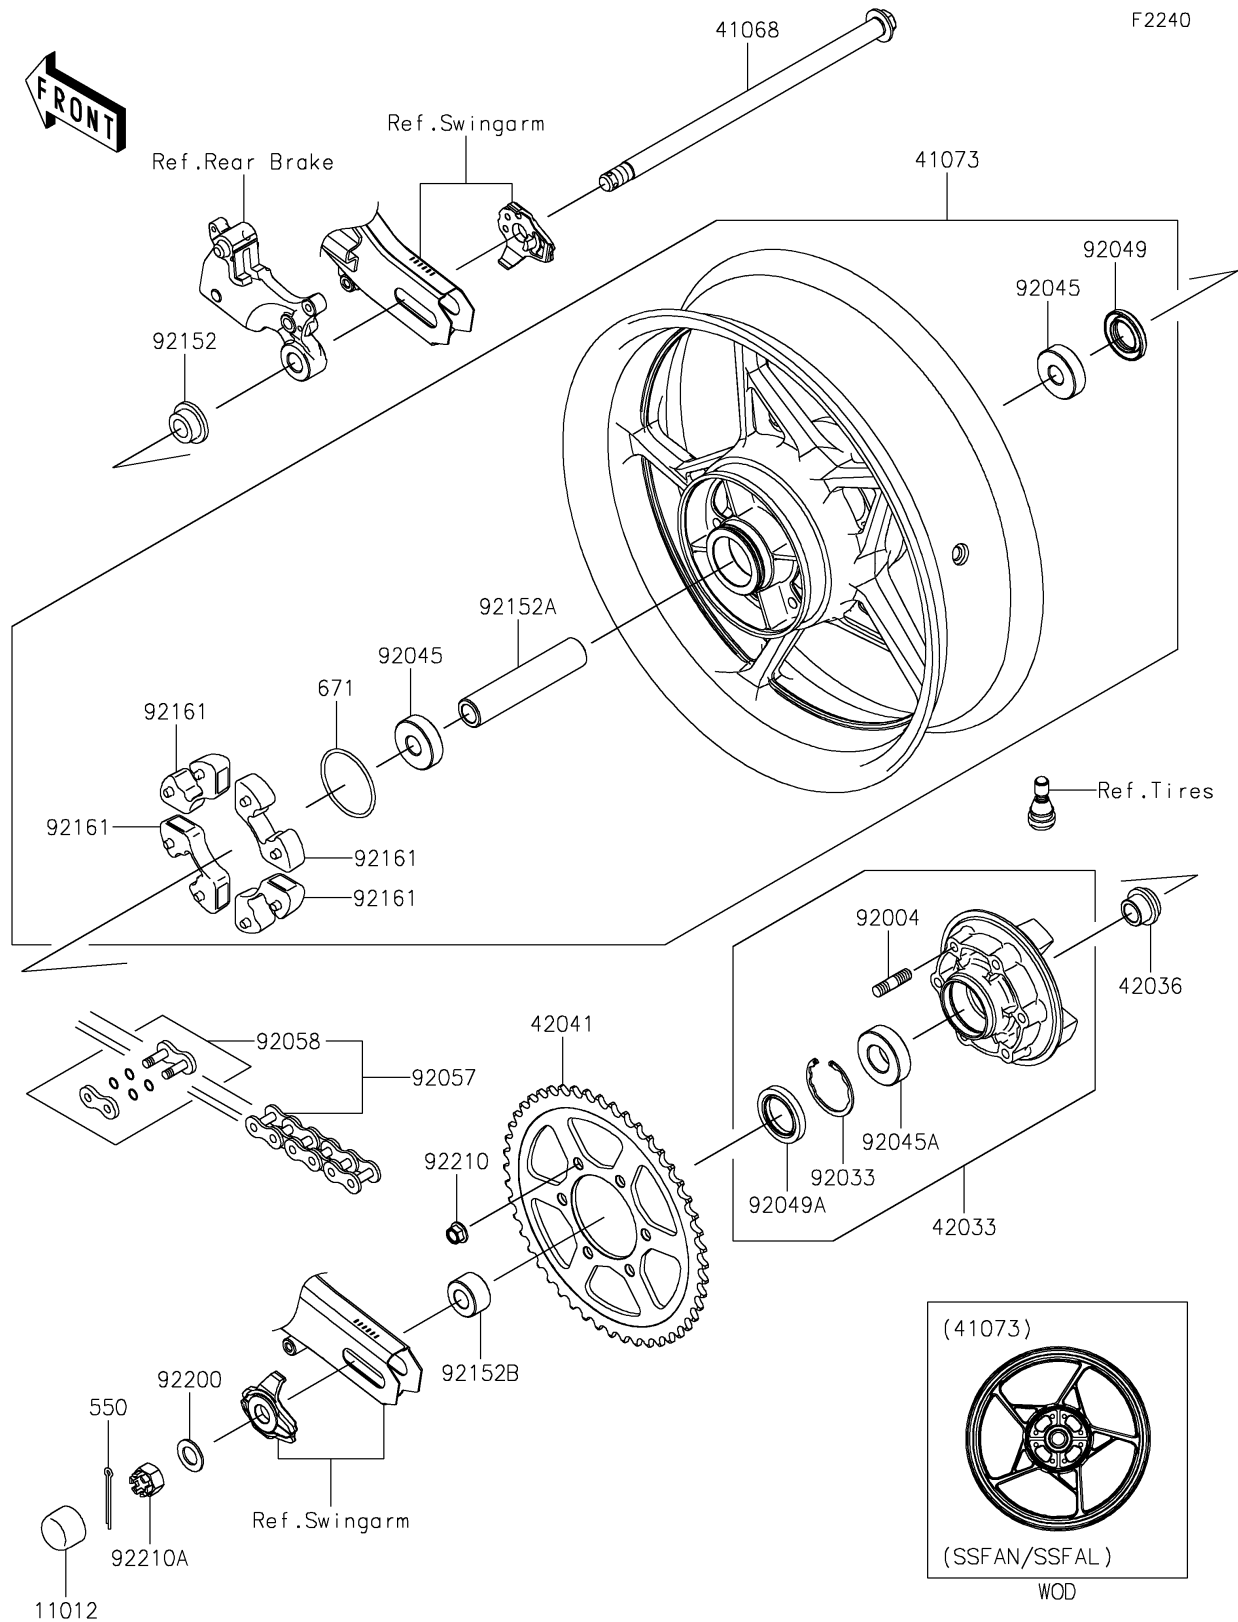

2025 NINJA[®] ZX[™]-4RR KRT EDITION ABS

PARTS DIAGRAM

Rear Wheel/Chain

2025 NINJA® ZX™-4RR KRT EDITION ABS

Kawasaki
Let the Good Times Roll®

PARTS LIST

Rear Wheel/Chain

ITEM NAME	PART NUMBER	QUANTITY
CAP,AXLE NUT (Ref # 11012)	11012-1592	1
AXLE,RR (Ref # 41068)	41068-0652	1
WHEEL-ASSY,RR,G.BLACK (Ref # 41073)	41073-0943-QT	1
COUPLING-ASSY,RR HUB (Ref # 42033)	42033-0603	1
SLEEVE (Ref # 42036)	42036-0874	1
SPROCKET-HUB,48T (Ref # 42041)	42041-0178	1
STUD,10X19 (Ref # 92004)	92004-0048	6
RING-SNAP,52MM (Ref # 92033)	92033-1043	1
BEARING-BALL,6303-2NSE9 (Ref # 92045)	92045-1495	2
BEARING-BALL,6205-2NSE9C3 (Ref # 92045A)	92045-1496	1
SEAL-OIL,27X47X7 (Ref # 92049)	92049-0802	1
SEAL-OIL (Ref # 92049A)	92049-1287	1
CHAIN,DRIVE,DID520VM5X114L (Ref # 92057)	92057-0904	1
JOINT-CHAIN (Ref # 92058)	92058-0088	1
COLLAR,17X28(38)X15 (Ref # 92152)	92152-0844	1
COLLAR,25X27.2X133 (Ref # 92152A)	92152-2873	1
COLLAR,17X35X19.5 (Ref # 92152B)	92152-2876	1
DAMPER,SHOCK,RR HUB (Ref # 92161)	92161-0303	4
WASHER,17.3X30X2 (Ref # 92200)	92200-1916	1
NUT,LOCK,FLANGED,10MM (Ref # 92210)	92210-0276	6
NUT,CASTLE,16X19 (Ref # 92210A)	92210-1585	1
PIN-COTTER,4.0X35 (Ref # 550)	550AA4035	1
O RING,60MM (Ref # 671)	671B2560	1