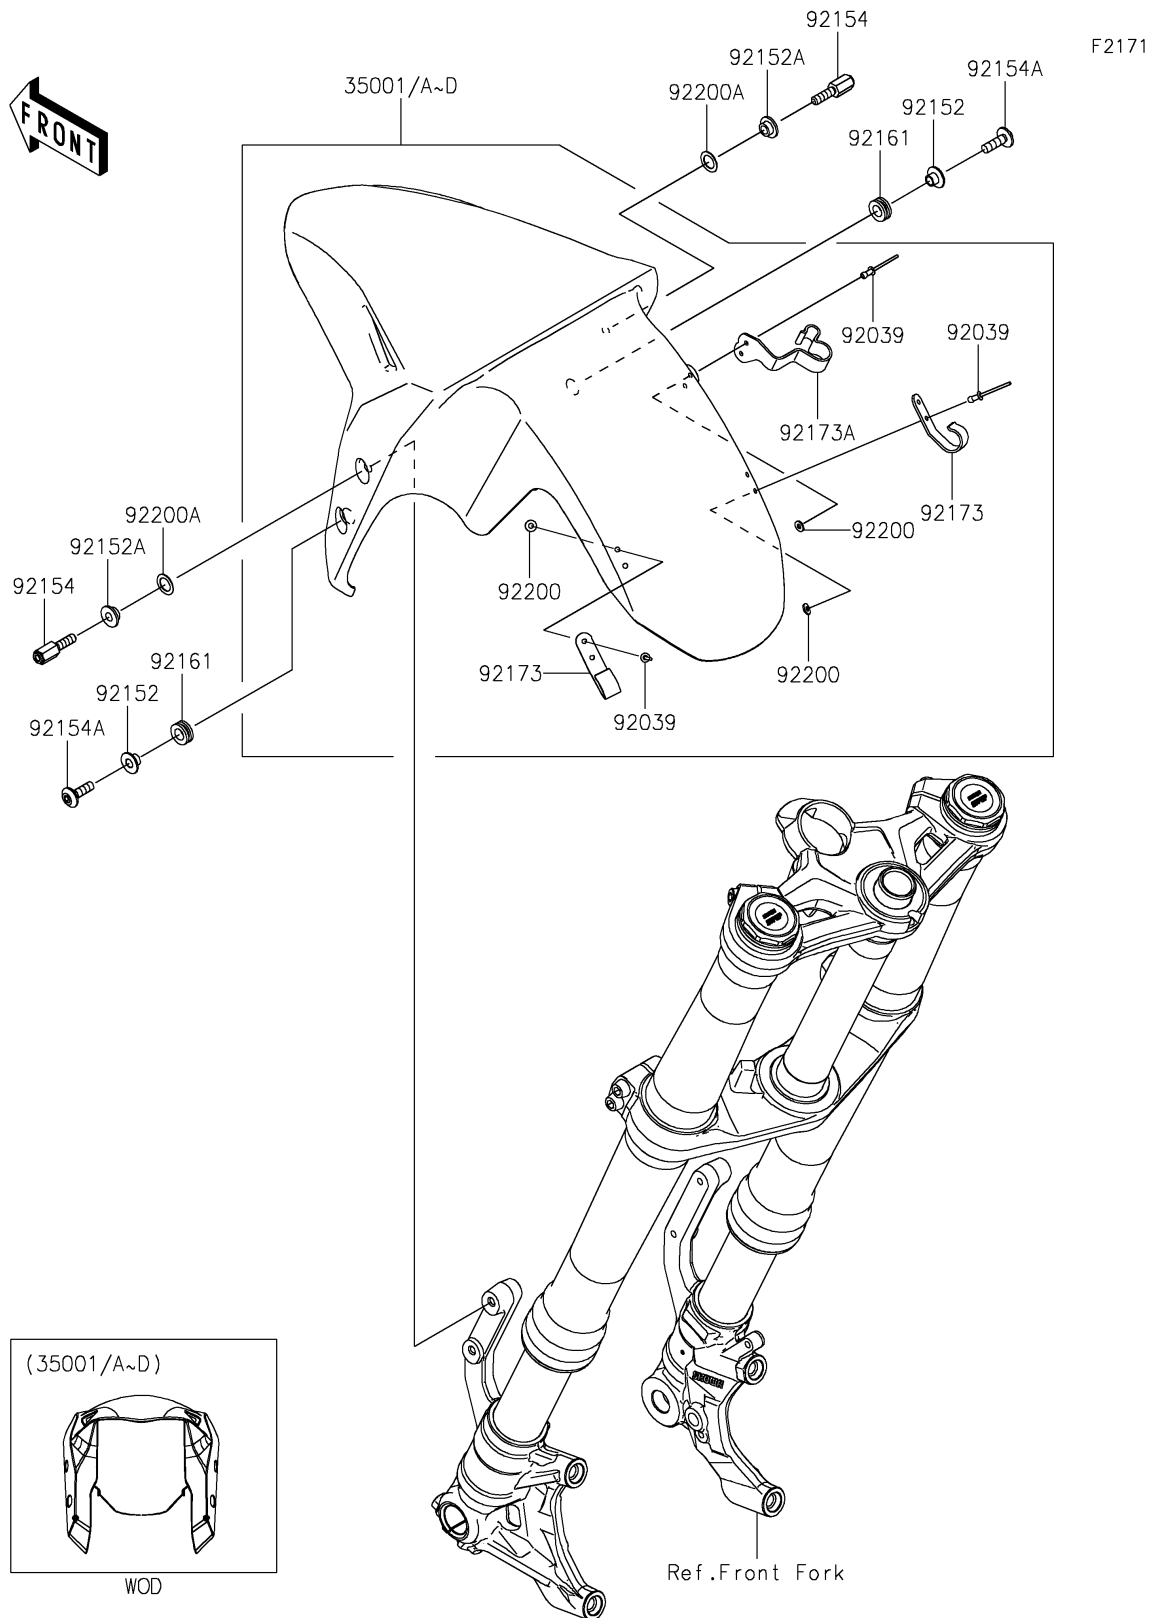

2025 NINJA[®] ZX[™]-4RR KRT EDITION ABS

PARTS DIAGRAM

Front Fender(s)

2025 NINJA® ZX™ -4RR KRT EDITION ABS

Kawasaki
Let the Good Times Roll®

PARTS LIST

Front Fender(s)

ITEM NAME	PART NUMBER	QUANTITY
FENDER-ASSY-FRONT,M.M.W.SILVER (Ref # 35001)	35001-0089-63V	1
FENDER-ASSY-FRONT,L.GREEN (Ref # 35001C)	35001-0089-777	1
RIVET,3.2X9.5 (Ref # 92039)	92039-0752	6
COLLAR,6.3X8.3X16 (Ref # 92152)	92152-1602	2
COLLAR,6.5X10X5.9 (Ref # 92152A)	92152-2486	2
BOLT,6X20,WHITE (Ref # 92154)	92154-0884	2
BOLT,SOCKET,6X20 (Ref # 92154A)	92154-0918	2
DAMPER,8.3X16X6.4 (Ref # 92161)	92161-1848	2
CLAMP (Ref # 92173)	92173-2521	2
CLAMP (Ref # 92173A)	92173-2657	1
WASHER,3.5X8X1 (Ref # 92200)	92200-1251	6
WASHER,10.4X15.9X0.5 (Ref # 92200A)	92200-2525	2