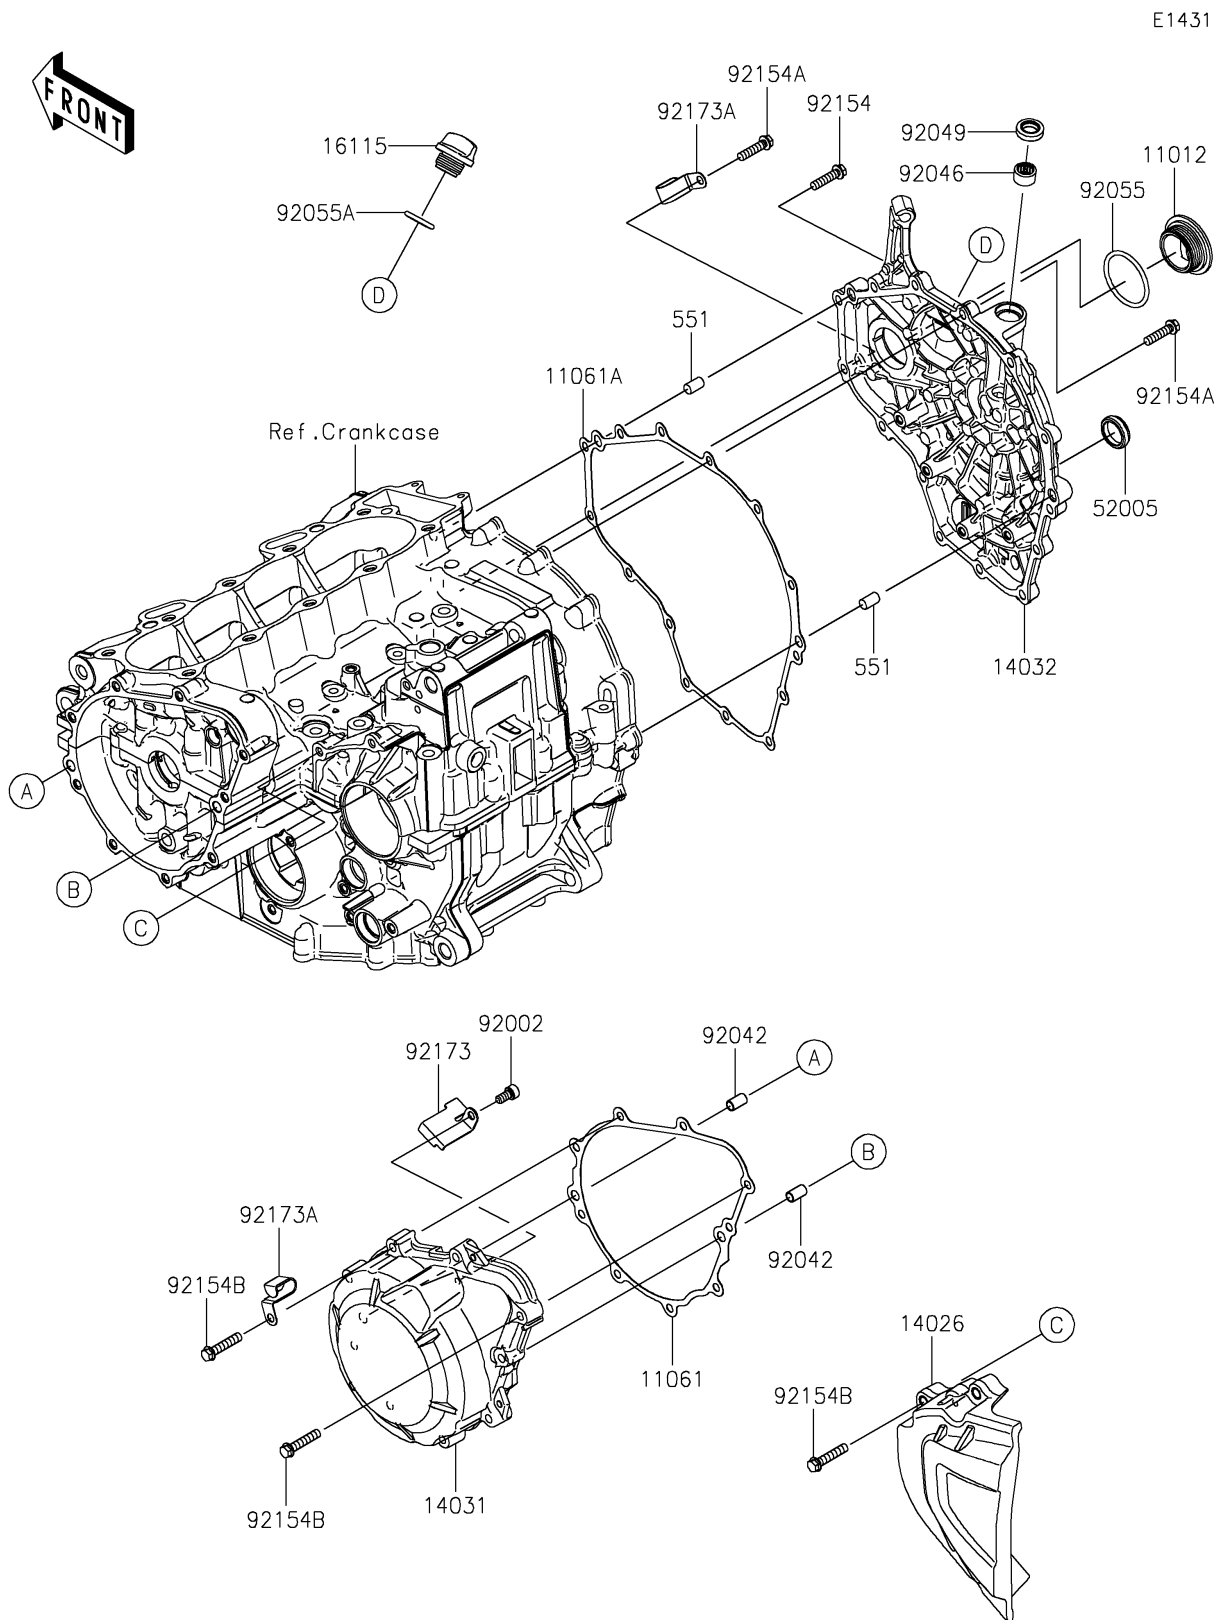

2025 Ninja ZX-4RR ABS

PARTS DIAGRAM

Engine Cover(s)

2025 Ninja ZX-4RR ABS

PARTS LIST

Engine Cover(s)

ITEM NAME	PART NUMBER	QUANTITY
CAP (Ref # 11012)	11012-1362	1
GASKET,GENERATOR COVER (Ref # 11061)	11061-1326	1
GASKET,CLUTCH COVER (Ref # 11061A)	11061-1327	1
COVER-CHAIN (Ref # 14026)	14026-0158	1
COVER-GENERATOR (Ref # 14031)	14031-0684	1
COVER-CLUTCH (Ref # 14032)	14032-0720	1
CAP-OIL FILLER (Ref # 16115)	16115-1053	1
GAUGE,OIL LEVEL (Ref # 52005)	52005-1009	1
BOLT,SOCKET,6X12 (Ref # 92002)	92002-1796	1
PIN,DOWEL,6.3X8X14 (Ref # 92042)	92042-007	2
BEARING-NEEDLE,HK1210FM (Ref # 92046)	92046-0034	1
SEAL-OIL (Ref # 92049)	92049-1560	1
RING-O,39.4X3.1 (Ref # 92055)	92055-0734	1
RING-O (Ref # 92055A)	92055-1777	1
BOLT,FLANGED,6X25 (Ref # 92154)	92154-2734	1
BOLT,FLANGED,6X25 (Ref # 92154A)	92154-7030	13
BOLT,FLANGED,6X30 (Ref # 92154B)	92154-7032	12
CLAMP (Ref # 92173)	92173-2112	1
CLAMP (Ref # 92173A)	92173-2588	2
PIN-DOWEL,8X14 (Ref # 551)	551A0814	2